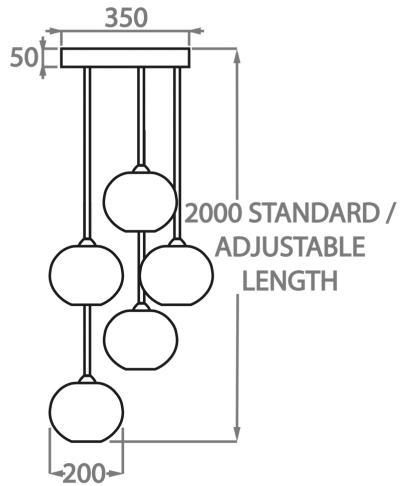

BELLA FIGURA

Glacier Pendant Cluster

CL376-5E

Collection Name

CONTOUR COLLECTION

This product is a completely custom version of our individual Glacier pendants, shown here in a 5 light cluster. We can make these to order in any formation with as many pendants hanging from the plate as requested. The flex is supplied in a standard length of 2 meters, which is adjustable when the light is being installed. The plate can be made in any shape and to any size desired and is also available in a number of metal finishes.

Available Sizes

One Size

CL376-5,

Height: 5 cm (1.97")

Diameter: 35 cm (13.78")

Bulbs: 5 x 4w per lamp E14 LED

Net Weight: 9 kg / 20 lb

Please note: The above measurements are just of the ceiling plate, not the whole cluster as this is a custom product the heights of each pendant can be placed at the desired heights on site.

This is a custom size cluster pendant, we can make this in any desired size with as many pendants on the plate as required. The ceiling plate can also be made in any shape and size depending on the amount of pendants featured.

The flex length is available in 200cm (78.7") in length, Please specify if you wish for longer flex, each pendant length can be altered on site when the light is installed