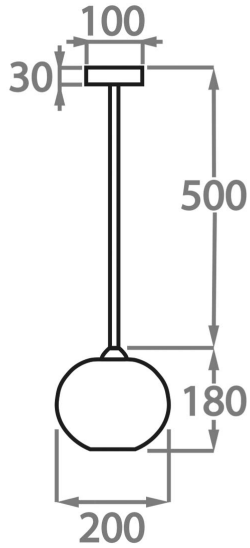

## Available Sizes

---

### One Size

CL376,

Height: 20 cm (7.87")

Diameter: 20 cm (7.87")

1 x 4W E14 LED

Max Watt and Lamps: 4W x 1

Net Weight: 2 kg / 5 lb

The dimensions of the central supporting rod and ceiling rose are not included in the height measurements

The standard flex and ceiling rose is 50cm (20") high, Please specify if you wish for longer flex