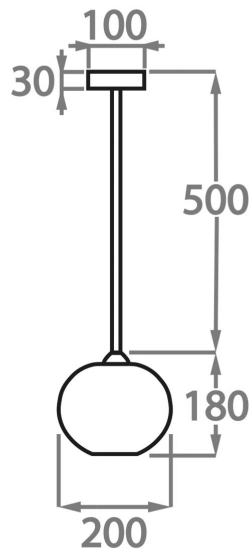

## Available Sizes

---

### One Size

CL376,

Height: 20 cm (7.87")

Diameter: 20 cm (7.87")

Bulbs: 1 x 4W E14 LED

Net Weight: 2 kg / 5 lb

The dimensions of the central supporting rod and ceiling rose are not included in the height measurements  
The standard flex and ceiling rose is 50cm (20") high, Please specify if you wish for longer flex