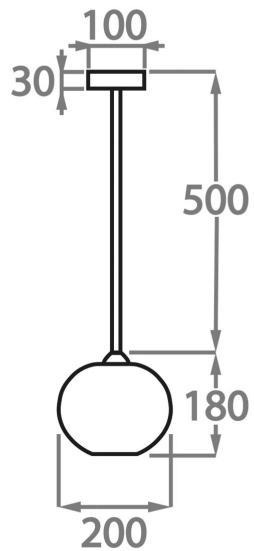

BELLA FIGURA

Glacier Pendant

CL376

Collection Name

CONTOUR COLLECTION

The finest quality English lead crystal is carved in a fashion that mimics the patterns etched into the weather beaten walls of glacial caves. Drawing on the Murano glass craft of 'Battuto' whose name itself derives from the Italian word for 'beaten', our Glacier pendant and table lamp have every facet carved out individually by our English crystal experts. Use them individually or make use of our customisation service to group several together for a completely individual look.

Silk Flex

Black

Brown

Cream

Silver

Available Sizes

One Size

CL376,

Height: 20 cm (7.87")

Diameter: 20 cm (7.87")

Bulbs: 1 x 4W E14 LED

Net Weight: 2 kg / 5 lb

The dimensions of the central supporting rod and ceiling rose are not included in the height measurements
The standard flex and ceiling rose is 50cm (20") high, Please specify if you wish for longer flex