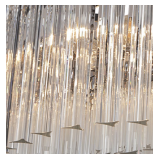

BELLA FIGURA

Ice Pendant Cluser

CL800-PEN-3

Collection Name

NEW PRODUCTS COLLECTION

A reinvention of one of our classics, the Icicle chandelier, which returns with a twist. The glass pendants have been entirely remodelled and now these stalactite-esque droplets are suspended in swirling layers which install a sense of stillness and calm. This chandelier won its place in our Vega collection as its whirling form reminds us of vast rolling galaxies.

Murano Glass Colours

Clear Murano

Satin Murano

Available Sizes

Size One

CL800-PEN-3,

Height: 47.5 cm (18.7")

Diameter: 25 cm (9.84")