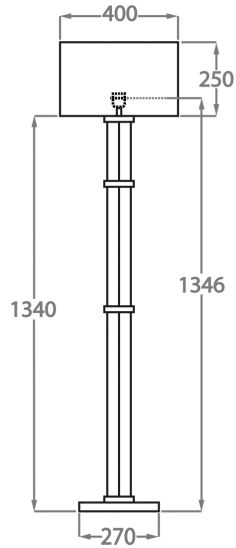

## Available Sizes

---

### One Size Only

FL281,

Height: 145 cm (57.09")

Diameter: 27 cm (10.63")

1 x 60w E27

Max Watt and Lamps: 60w x 1

Net Weight: 15 kg / 34 lb

Dimensions are measured from the base of the lamp to the middle of the bulb holder and are excluding shade

Shades can also be made with Customer Own Material (COM)

Overall height with a 20" short drum shade 159cm - 62.6"