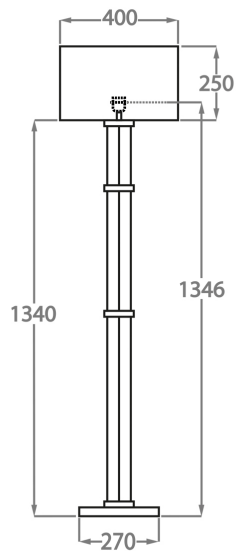

## Available Sizes

---

### One Size Only

FL281,

Height: 145 cm (57.09")

Diameter: 27 cm (10.63")

Bulbs: 1 x 60w E27

Net Weight: 15 kg / 34 lb

Dimensions are measured from the base of the lamp to the middle of the bulb holder and are excluding shade

Shades can also be made with Customer Own Material (COM)

Overall height with a 20" short drum shade 159cm - 62.6"