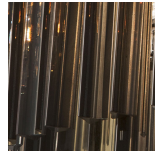

BELLA FIGURA

Large Rectangular chandelier

CL450

Collection Name

RETRO MURANO COLLECTION

A contemporary rectangular ceiling light with a filled base. A wider, more imposing version of our classic CL414 chandelier, this new design is ideal for use over dining tables, breakfast bars, central islands and peninsulas.

Metal Finish

Polished Gold

Chrome

Brushed Dark
Bronze

Murano Glass Finish

Clear Murano

Smoke
Murano

Satin Murano