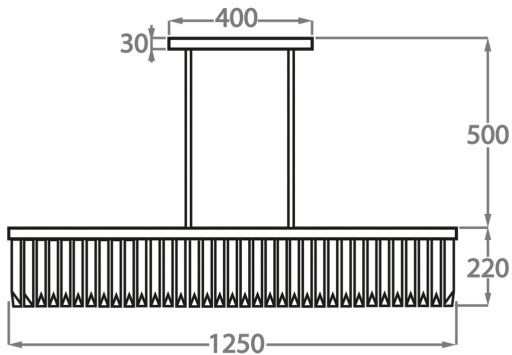

Satin Murano

Available Sizes

Size One

CL450-75,
Height: 22 cm (8.66")
Width: 38 cm (14.96")
Length: 75 cm (29.53")
6 x 40W E27
Max Watt and Lamps: 40W x 6
Net Weight: 45 kg / 99 lb

Size Two

CL450-100,
Height: 22 cm (8.66")
Width: 50 cm (19.69")
Length: 100 cm (39.37")
8 x 40W E27
Max Watt and Lamps: 40W x 8
Net Weight: 65 kg / 143 lb

Size Three

CL450-125,
Height: 22 cm (8.66")
Width: 63 cm (24.8")
Length: 125 cm (49.21")
10 x 40W E27
Max Watt and Lamps: 40W x 10
Net Weight: 90 kg / 198 lb

The dimensions of the central rods and ceiling rose are not included in the height measurements. Please add a minimum of 15cm (6") to take this into account. The standard rods and ceiling rose are 50cm (20"), but these can be specified in the exact size required by the customer at the time of order.