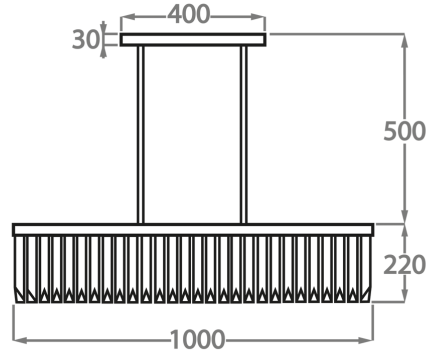

Available Sizes

Size One

CL450-75,
Height: 22 cm (8.66")
Width: 38 cm (14.96")
Length: 75 cm (29.53")
Bulbs: 6 x 40W E27
Net Weight: 45 kg / 99 lb

Size Two

CL450-100,
Height: 22 cm (8.66")
Width: 50 cm (19.69")
Length: 100 cm (39.37")
Bulbs: 8 x 40W E27
Net Weight: 65 kg / 143 lb

Size Three

CL450-125,
Height: 22 cm (8.66")
Width: 63 cm (24.8")
Length: 125 cm (49.21")
Bulbs: 10 x 40W E27
Net Weight: 90 kg / 198 lb

The dimensions of the central rods and ceiling rose are not included in the height measurements. Please add a minimum of 15cm (6") to take this into account. The standard rods and ceiling rose are 50cm (20"), but these can be specified in the exact size required by the customer at the time of order.