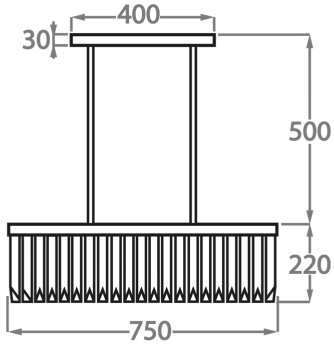

Satin Murano

Available Sizes

Size One

CL450-75,
Height: 22 cm (8.66")
Width: 38 cm (14.96")
Length: 75 cm (29.53")
6 x 40W E27
Max Watt and Lamps: 40W x 6
Net Weight: 45 kg / 99 lb

Size Two

CL450-100,
Height: 22 cm (8.66")
Width: 50 cm (19.69")
Length: 100 cm (39.37")
8 x 40W E27
Max Watt and Lamps: 40W x 8
Net Weight: 65 kg / 143 lb

Size Three

CL450-125,
Height: 22 cm (8.66")
Width: 63 cm (24.8")
Length: 125 cm (49.21")
10 x 40W E27
Max Watt and Lamps: 40W x 10
Net Weight: 90 kg / 198 lb

The dimensions of the central rods and ceiling rose are not included in the height measurements. Please add a minimum of 15cm (6") to take this into account. The standard rods and ceiling rose are 50cm (20"), but these can be specified in the exact size required by the customer at the time of order.