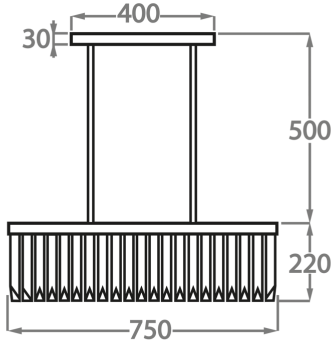

Available Sizes

Size One

CL450-75,
Height: 22 cm (8.66")
Width: 38 cm (14.96")
Length: 75 cm (29.53")
Bulbs: 6 x 40W E27
Net Weight: 45 kg / 99 lb

Size Two

CL450-100,
Height: 22 cm (8.66")
Width: 50 cm (19.69")
Length: 100 cm (39.37")
Bulbs: 8 x 40W E27
Net Weight: 65 kg / 143 lb

Size Three

CL450-125,
Height: 22 cm (8.66")
Width: 63 cm (24.8")
Length: 125 cm (49.21")
Bulbs: 10 x 40W E27
Net Weight: 90 kg / 198 lb

The dimensions of the central rods and ceiling rose are not included in the height measurements. Please add a minimum of 15cm (6") to take this into account. The standard rods and ceiling rose are 50cm (20"), but these can be specified in the exact size required by the customer at the time of order.