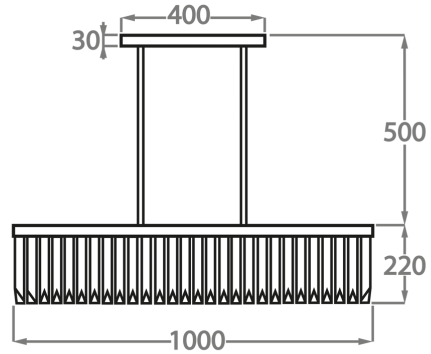

Satin Murano

Available Sizes

Size One

CL450-75,
Height: 22 cm (8.66")
Width: 38 cm (14.96")
Length: 75 cm (29.53")
6 x 40W E27
Max Watt and Lamps: 40W x 6
Net Weight: 45 kg / 99 lb

Size Two

CL450-100,
Height: 22 cm (8.66")
Width: 50 cm (19.69")
Length: 100 cm (39.37")
8 x 40W E27
Max Watt and Lamps: 40W x 8
Net Weight: 65 kg / 143 lb

Size Three

CL450-125,
Height: 22 cm (8.66")
Width: 63 cm (24.8")
Length: 125 cm (49.21")
10 x 40W E27
Max Watt and Lamps: 40W x 10
Net Weight: 90 kg / 198 lb

The dimensions of the central rods and ceiling rose are not included in the height measurements. Please add a minimum of 15cm (6") to take this into account. The standard rods and ceiling rose are 50cm (20"), but these can be specified in the exact size required by the customer at the time of order.