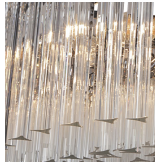

BELLA FIGURA

Large Rectangular chandelier

CL450

Collection Name

RETRO MURANO COLLECTION

A contemporary rectangular ceiling light with a filled base. A wider, more imposing version of our classic CL414 chandelier, this new design is ideal for use over dining tables, breakfast bars, central islands and peninsulas.

Metal Finishes

Flat Bronze
(Custom finish)

Polished Gold

Chrome

Brushed Dark
Bronze

Murano Glass Colours

Clear Murano

Smoke
Murano