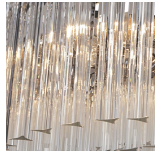

BELLA FIGURA

Large Rectangular chandelier

CL450

Collection Name

RETRO MURANO COLLECTION

A contemporary rectangular ceiling light with a filled base. A wider, more imposing version of our classic CL414 chandelier, this new design is ideal for use over dining tables, breakfast bars, central islands and peninsulas.

Metal Finish

Polished Gold

Chrome

Brushed Dark
Bronze

Murano Glass Finish

Clear Murano

Smoke
Murano

Satin Murano