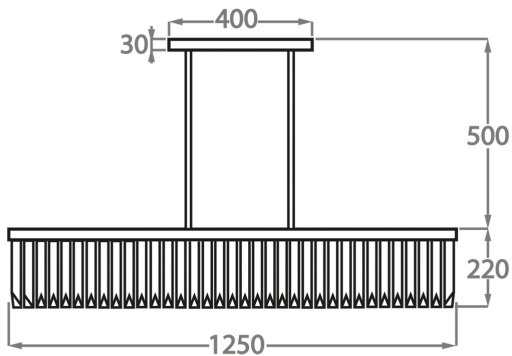

Available Sizes

Size One

CL450-75,
Height: 22 cm (8.66")
Width: 38 cm (14.96")
Length: 75 cm (29.53")
Bulbs: 6 x 40W E27
Net Weight: 45 kg / 99 lb

Size Two

CL450-100,
Height: 22 cm (8.66")
Width: 50 cm (19.69")
Length: 100 cm (39.37")
Bulbs: 8 x 40W E27
Net Weight: 65 kg / 143 lb

Size Three

CL450-125,
Height: 22 cm (8.66")
Width: 63 cm (24.8")
Length: 125 cm (49.21")
Bulbs: 10 x 40W E27
Net Weight: 90 kg / 198 lb

The dimensions of the central rods and ceiling rose are not included in the height measurements. Please add a minimum of 15cm (6") to take this into account. The standard rods and ceiling rose are 50cm (20"), but these can be specified in the exact size required by the customer at the time of order.