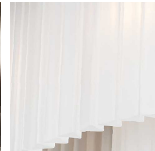

BELLA FIGURA

Large Rectangular chandelier

CL450

Collection Name

RETRO MURANO COLLECTION

A contemporary rectangular ceiling light with a filled base. A wider, more imposing version of our classic CL414 chandelier, this new design is ideal for use over dining tables, breakfast bars, central islands and peninsulas.

Metal Finish

Polished Gold

Chrome

Brushed Dark
Bronze

Murano Glass Finish

Clear Murano

Smoke
Murano

Satin Murano