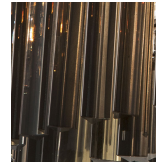

BELLA FIGURA

Large Two Tier Rectangular

CL452

Collection Name

RETRO MURANO COLLECTION

This Two-Tier Rectangular Chandelier is comprised of beautifully crafted Murano glass and is available in a number of metal finishes. This piece has been purposefully designed to go over breakfast bars, dining table and central islands. The Rectangular Chandelier is a stunning focal point within the room and the finishes can be adapted to create the perfect centre piece for your design.

Glass Shape

Rectangular
Clear Hammered
Murano Glass
Only

Smooth
Triangular - Flat
Cut

Metal Finishes

Chrome

Brushed Dark
Bronze

Polished Gold

Flat Bronze
(Custom finish)

Murano Glass Colours

Clear Murano

Smoke Murano

Satin Murano

Clear
Hammered

Clear Cracked

Available Sizes

Standard Size