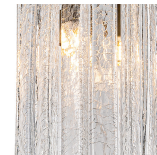

BELLA FIGURA

Large Two Tier Rectangular

CL452

Collection Name

RETRO MURANO COLLECTION

This Two-Tier Rectangular Chandelier is comprised of beautifully crafted Murano glass and is available in a number of metal finishes. This piece has been purposefully designed to go over breakfast bars, dining table and central islands. The Rectangular Chandelier is a stunning focal point within the room and the finishes can be adapted to create the perfect centre piece for your design.

Glass Shape

Rectangular
Clear Hammered
Murano Glass
Only

Smooth
Triangular - Flat
Cut

Metal Finish

Chrome

Brushed Dark
Bronze

Polished Gold

Murano Glass Finish

Clear Murano

Smoke Murano

Satin Murano

Clear
Hammered

Clear Cracked

Available Sizes

Standard Size

CL452-150,