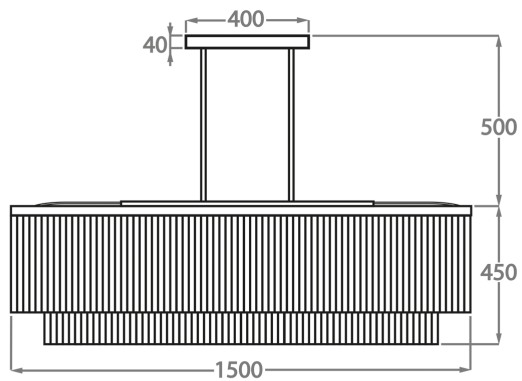

Clear Murano

Smoke Murano

Satin Murano

Clear
Hammered

Clear Cracked

Available Sizes

Standard Size

CL452-150,

Height: 45 cm (17.72")

Width: 50 cm (19.69")

Length: 150 cm (59.06")

Bulbs: 16 x 25w or LED 6w G9

Net Weight: 90 kg / 198 lb

The dimensions of the central rods and ceiling rose are not included in the height measurements

The standard rods and ceiling rose are 50cm (20"), but these can be ordered in different sizes by the customer