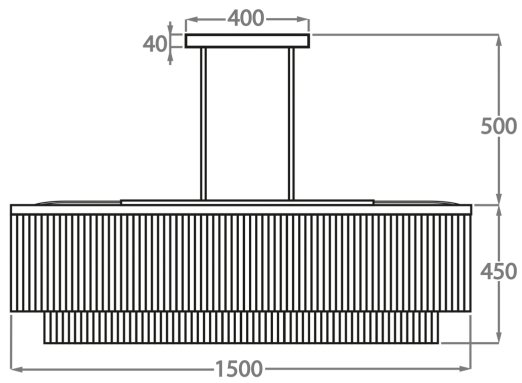

CL452-150,

Height: 45 cm (17.72")

Width: 50 cm (19.69")

Length: 150 cm (59.06")

16 x 25w or LED 6w G9

Max Watt and Lamps: 25w or LED 6w x 16

Net Weight: 90 kg / 198 lb

The dimensions of the central rods and ceiling rose are not included in the height measurements

The standard rods and ceiling rose are 50cm (20"), but these can be ordered in different sizes by the customer