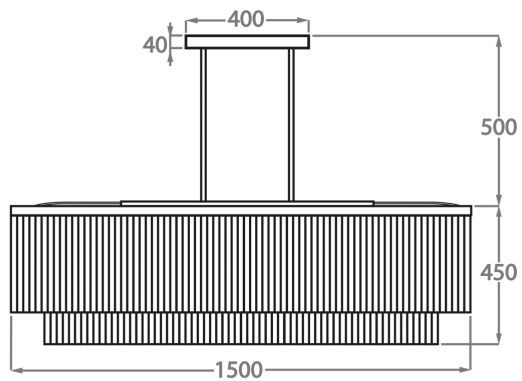

## Available Sizes

---

### Standard Size

CL452-150,

Height: 45 cm (17.72")

Width: 50 cm (19.69")

Length: 150 cm (59.06")

Bulbs: 16 x 25w or LED 6w G9

Net Weight: 90 kg / 198 lb

The dimensions of the central rods and ceiling rose are not included in the height measurements

The standard rods and ceiling rose are 50cm (20"), but these can be ordered in different sizes by the customer