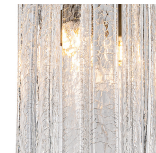

BELLA FIGURA

Large Two Tier Rectangular

CL452

Collection Name

RETRO MURANO COLLECTION

This Two-Tier Rectangular Chandelier is comprised of beautifully crafted Murano glass and is available in a number of metal finishes. This piece has been purposefully designed to go over breakfast bars, dining table and central islands. The Rectangular Chandelier is a stunning focal point within the room and the finishes can be adapted to create the perfect centre piece for your design.

Glass Shape

Rectangular
Clear Hammered
Murano Glass
Only

Smooth
Triangular - Flat
Cut

Metal Finishes

Chrome

Brushed Dark
Bronze

Polished Gold

Flat Bronze
(Custom finish)

Murano Glass Colours

Clear Murano

Smoke Murano

Satin Murano

Clear
Hammered

Clear Cracked

Available Sizes

Standard Size