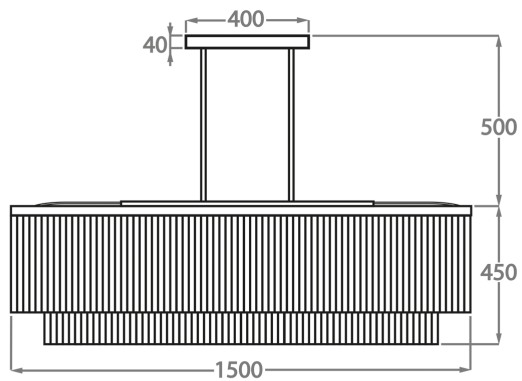

Clear
Hammered
(Flat)

Clear Cracked
(Flat)

Available Sizes

Standard Size

CL452-150,

Height: 45 cm (17.72")

Width: 50 cm (19.69")

Length: 150 cm (59.06")

Bulbs: 16 x 25w or LED 6w G9

Net Weight: 90 kg / 198 lb

The dimensions of the central rods and ceiling rose are not included in the height measurements

The standard rods and ceiling rose are 50cm (20"), but these can be ordered in different sizes by the customer