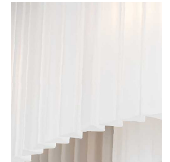

Satin Murano