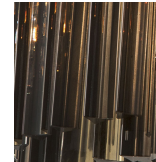

BELLA FIGURA

Large Two Tier Rectangular

CL452

Collection Name

RETRO MURANO COLLECTION

This Two-Tier Rectangular Chandelier is comprised of beautifully crafted Murano glass and is available in a number of metal finishes. This piece has been purposefully designed to go over breakfast bars, dining table and central islands. The Rectangular Chandelier is a stunning focal point within the room and the finishes can be adapted to create the perfect centre piece for your design.

Metal Finish

Chrome

Brushed Bronze

Polished Gold

Murano Glass Finish

Clear
Triangular

Smoke
Triangular

Satin
Triangular

Clear
Hammered
(Flat)

Clear Cracked
(Flat)

Available Sizes

Standard Size

CL452-150,

Height: 45 cm (17.72")

Width: 50 cm (19.69")

Length: 150 cm (59.06")