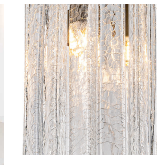

BELLA FIGURA

Large Two Tier Rectangular

CL452

Collection Name

RETRO MURANO COLLECTION

This Two-Tier Rectangular Chandelier is comprised of beautifully crafted Murano glass and is available in a number of metal finishes. This piece has been purposefully designed to go over breakfast bars, dining table and central islands. The Rectangular Chandelier is a stunning focal point within the room and the finishes can be adapted to create the perfect centre piece for your design.

CL452-150 in Clear Hammered Murano Glass and Chrome

Available Finishes

Glass Shape

Rectangular
Clear Hammered
Murano Glass
Only

Smooth
Triangular - Flat
Cut

Metal Finish

Chrome

Brushed Bronze

Polished Gold

Murano Glass Finish

Clear
Triangular Flat
Cut

Smoke
Triangular Flat
Cut

Clear
Hammered
(Flat)

Satin
Triangular Flat
Cut

Clear Cracked
(Flat)

Available Sizes