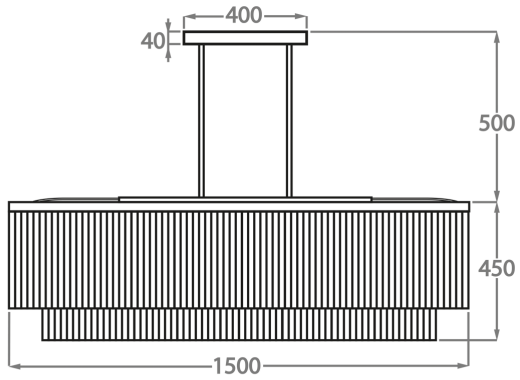

Standard Size

CL452-150,

Height: 45 cm (17.72")

Width: 50 cm (19.69")

Length: 150 cm (59.06")

16 x 25w or LED 6w G9

Max Watt and Lamps: 25w or LED 6w x 16

Net Weight: 90 kg / 198 lb

The dimensions of the central rods and ceiling rose are not included in the height measurements.

The standard rods and ceiling rose are 50cm (20"), but these can be ordered in different sizes by the customer.