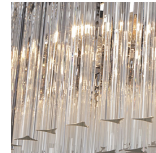

Murano Glass Finish

Clear Murano