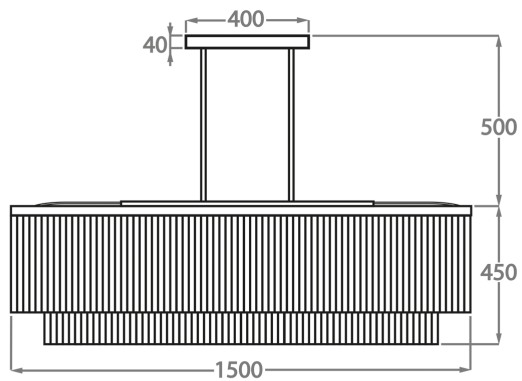

Available Sizes

Standard Size

CL452-150,

Height: 45 cm (17.72")

Width: 50 cm (19.69")

Length: 150 cm (59.06")

Bulbs: 16 x 25w or LED 6w G9

Net Weight: 90 kg / 198 lb

The dimensions of the central rods and ceiling rose are not included in the height measurements.

The standard rods and ceiling rose are 50cm (20"), but these can be ordered in different sizes by the customer.