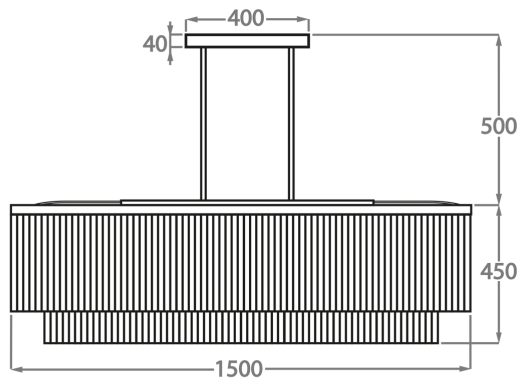

## Available Sizes

---

### Standard Size

CL452-150,

Height: 45 cm (17.72")

Width: 50 cm (19.69")

Length: 150 cm (59.06")

16 x 25w or LED 6w G9

Max Watt and Lamps: 25w or LED 6w x 16

Net Weight: 90 kg / 198 lb

The dimensions of the central rods and ceiling rose are not included in the height measurements.

The standard rods and ceiling rose are 50cm (20"), but these can be ordered in different sizes by the customer.