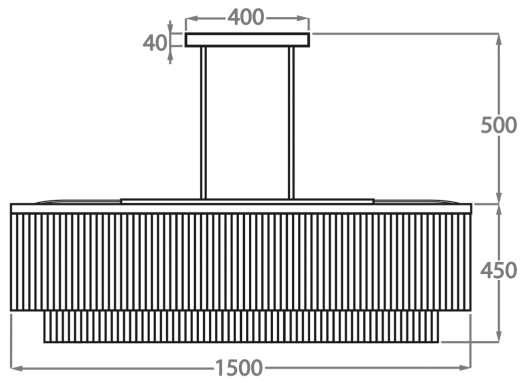

## Available Sizes

---

### Standard Size

CL452-150,

Height: 45 cm (17.72")

Width: 50 cm (19.69")

Length: 150 cm (59.06")

Bulbs: 16 x 25w or LED 6w G9

Net Weight: 90 kg / 198 lb

The dimensions of the central rods and ceiling rose are not included in the height measurements.

The standard rods and ceiling rose are 50cm (20"), but these can be ordered in different sizes by the customer.