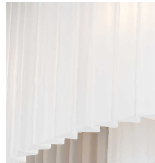

##### Murano Glass Colours

Clear Murano

Smoke Murano

Clear  
Hammered

Satin Murano

Clear Cracked