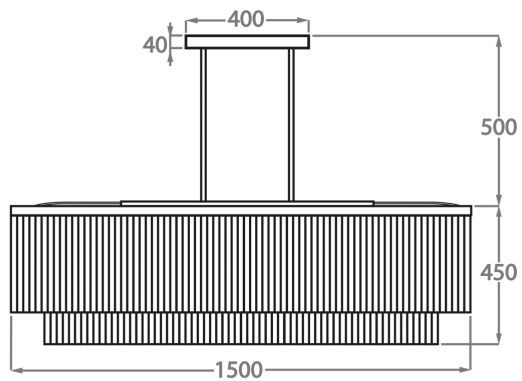

Standard Size

CL452-150,

Height: 45 cm (17.72")

Width: 50 cm (19.69")

Length: 150 cm (59.06")

Bulbs: 16 x 25w or LED 6w G9

Net Weight: 90 kg / 198 lb

The dimensions of the central rods and ceiling rose are not included in the height measurements.

The standard rods and ceiling rose are 50cm (20"), but these can be ordered in different sizes by the customer.