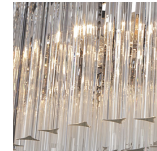

Murano Glass Finish

Clear Murano