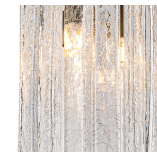

BELLA FIGURA

Large Two Tier Rectangular

CL452

Collection Name

RETRO MURANO COLLECTION

This Two-Tier Rectangular Chandelier is comprised of beautifully crafted Murano glass and is available in a number of metal finishes. This piece has been purposefully designed to go over breakfast bars, dining table and central islands. The Rectangular Chandelier is a stunning focal point within the room and the finishes can be adapted to create the perfect centre piece for your design.

CL452-150 in Smoke Triangular Flat Cut Murano Glass and Chrome

Available Finishes

Glass Shape

Rectangular
Clear Hammered
Murano Glass
Only

Smooth
Triangular - Flat
Cut

Metal Finish

Chrome

Brushed Dark
Bronze

Polished Gold

Murano Glass Finish

Clear Murano

Smoke Murano

Clear
Hammered

Satin Murano

Clear Cracked

Available Sizes