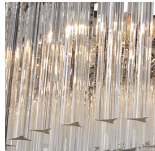

##### Metal Finishes

Chrome

Brushed Dark  
Bronze

Polished Gold

##### Murano Glass Colours

Clear Murano

Smoke  
Murano

Clear  
Hammered

Satin Murano

Clear Cracked