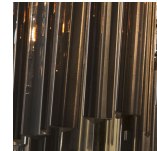

BELLA FIGURA

Large Two Tier Rectangular

CL452

Collection Name

RETRO MURANO COLLECTION

This Two-Tier Rectangular Chandelier is comprised of beautifully crafted Murano glass and is available in a number of metal finishes. This piece has been purposefully designed to go over breakfast bars, dining table and central islands. The Rectangular Chandelier is a stunning focal point within the room and the finishes can be adapted to create the perfect centre piece for your design.

CL452-150 in Smoke Triangular Flat Cut Murano Glass and Chrome

Available Finishes

Glass Shape

Rectangular
Clear Hammered
Murano Glass
Only

Smooth
Triangular - Flat
Cut

Metal Finish

Chrome

Brushed Dark
Bronze

Polished Gold

Murano Glass Finish

Clear Murano

Smoke Murano

Clear
Hammered

Satin Murano

Clear Cracked

Available Sizes