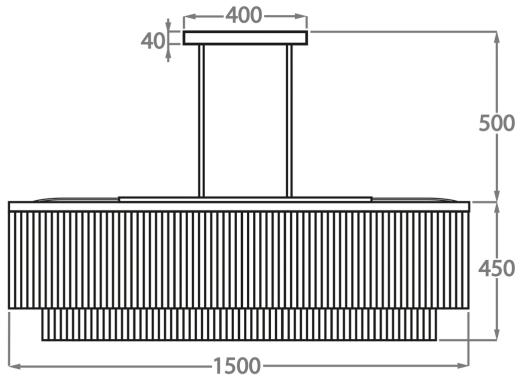

## Available Sizes

---

### Standard Size

CL452-150,

Height: 45 cm (17.72")

Width: 50 cm (19.69")

Length: 150 cm (59.06")

16 x 25w or LED 6w G9

Max Watt and Lamps: 25w or LED 6w x 16

Net Weight: 90 kg / 198 lb

The dimensions of the central rods and ceiling rose are not included in the height measurements

The standard rods and ceiling rose are 50cm (20"), but these can be ordered in different sizes by the customer