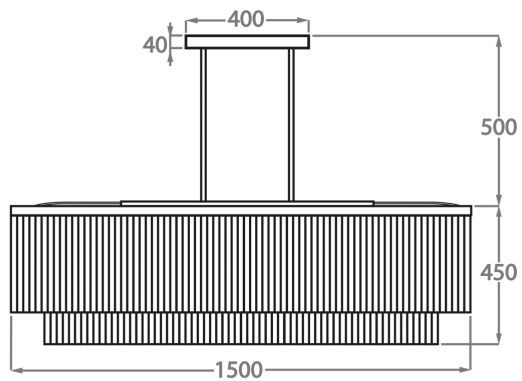

Standard Size

CL452-150,

Height: 45 cm (17.72")

Width: 50 cm (19.69")

Length: 150 cm (59.06")

Bulbs: 16 x 25w or LED 6w G9

Net Weight: 90 kg / 198 lb

The dimensions of the central rods and ceiling rose are not included in the height measurements

The standard rods and ceiling rose are 50cm (20"), but these can be ordered in different sizes by the customer