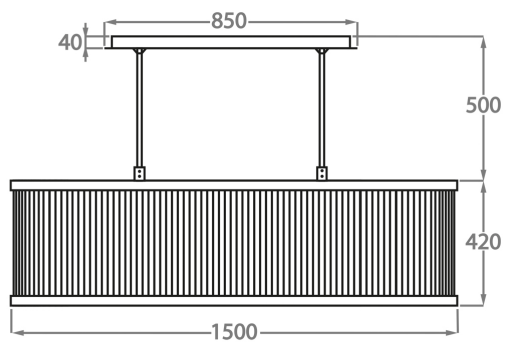

Brushed Dark
Bronze

Brushed Nickel

Brushed Gold

Available Sizes

Size One

CL131-150,

Height: 42 cm (16.54")

Diameter: 27.5 cm (10.83")

Length: 150 cm (59.06")

Bulbs: 1 x 14.4W Integrated LED

Net Weight: 100 kg / 220 lb

The dimensions of the central rod/chain and ceiling rose are not included in the height measurements.
Standard rod/chain and ceiling rose is 50cm if not otherwise specified by customer.