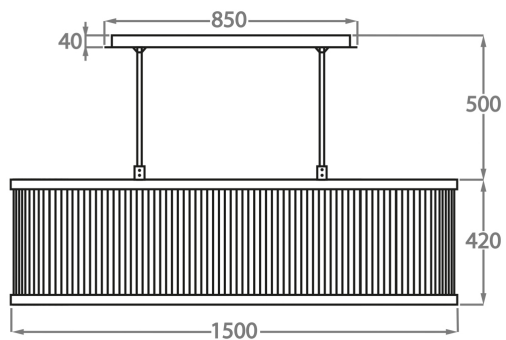

## Available Sizes

---

### Size One

CL131-150,

Height: 42 cm (16.54")

Diameter: 27.5 cm (10.83")

Length: 150 cm (59.06")

1 x 14.4W Integrated LED

Max Watt and Lamps: 14.4W x 1

Net Weight: 100 kg / 220 lb

The dimensions of the central rod/chain and ceiling rose are not included in the height measurements.  
Standard rod/chain and ceiling rose is 50cm if not otherwise specified by customer.