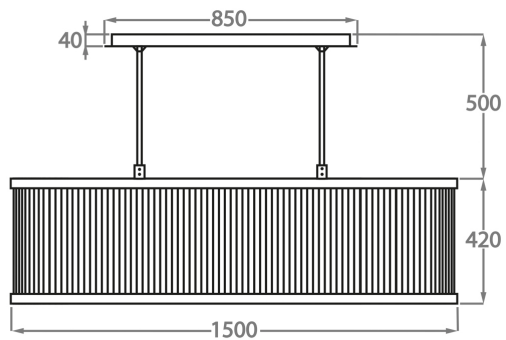

## Available Sizes

---

### Size One

CL131-150,

Height: 42 cm (16.54")

Diameter: 27.5 cm (10.83")

Length: 150 cm (59.06")

Bulbs: 1 x 14.4W Integrated LED

Net Weight: 100 kg / 220 lb

The dimensions of the central rod/chain and ceiling rose are not included in the height measurements.  
Standard rod/chain and ceiling rose is 50cm if not otherwise specified by customer.