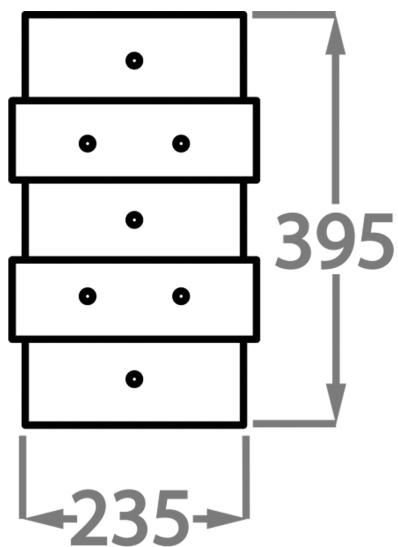

Brushed Nickel

Polished Gold

Polished
Nickel

Antique
Brushed Brass

Available Sizes

Size One

WL213,

Height: 39.5 cm (15.55")

Width: 23.5 cm (9.25")

Depth: 9 cm (3.54")

Integrated LED

Max Watt and Lamps: 4.5W

Net Weight: 3 kg / 6 lb

All our wall lights are suitable for bathrooms if positioned in Zone 3. Please refer to the IP Rating Guide in the Bathroom Section on our website