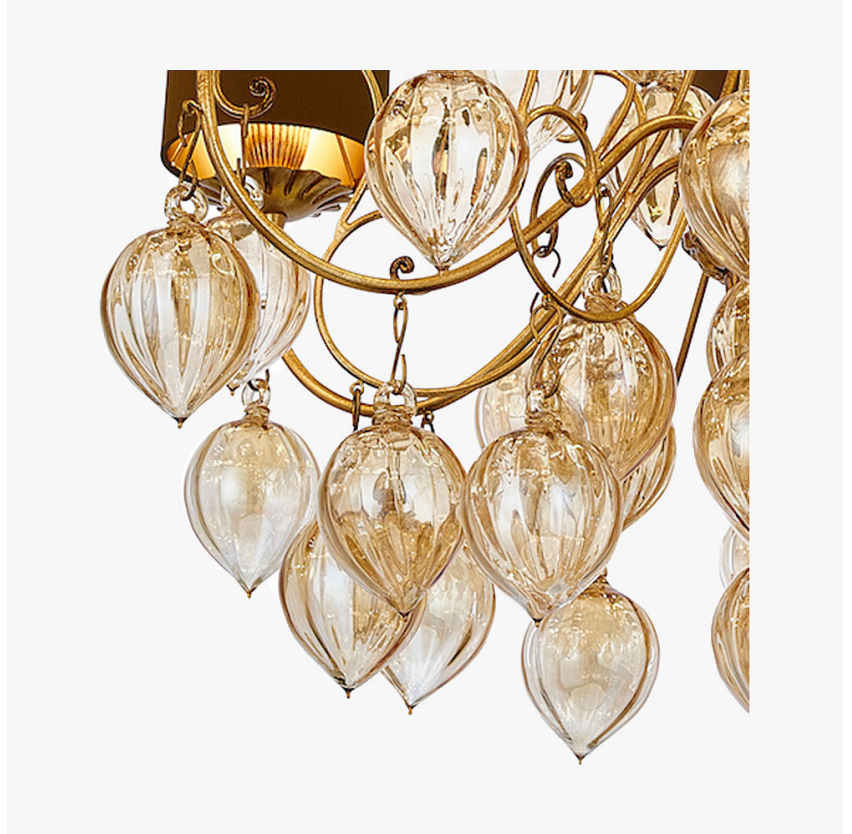

# BELLA FIGURA

## Mantua Chandelier

**CL69**

Collection Name  
**FLORENTINE COLLECTION**

A lovely chandelier with a metal frame, which is beautifully decorated with contemporary hand-made Murano glass balls in a choice of colours. This chandelier is only available with 5" drum shades with flat fitting.

CL69-6 in Antique Gold Leaf and Amber Murano Glass Drops with 5 Inch Drum Shades in Silk Dupion 5018W/ 181

#### Metal Finish

Antique Gold Leaf

Antique Silver Leaf

Decorated Bronze