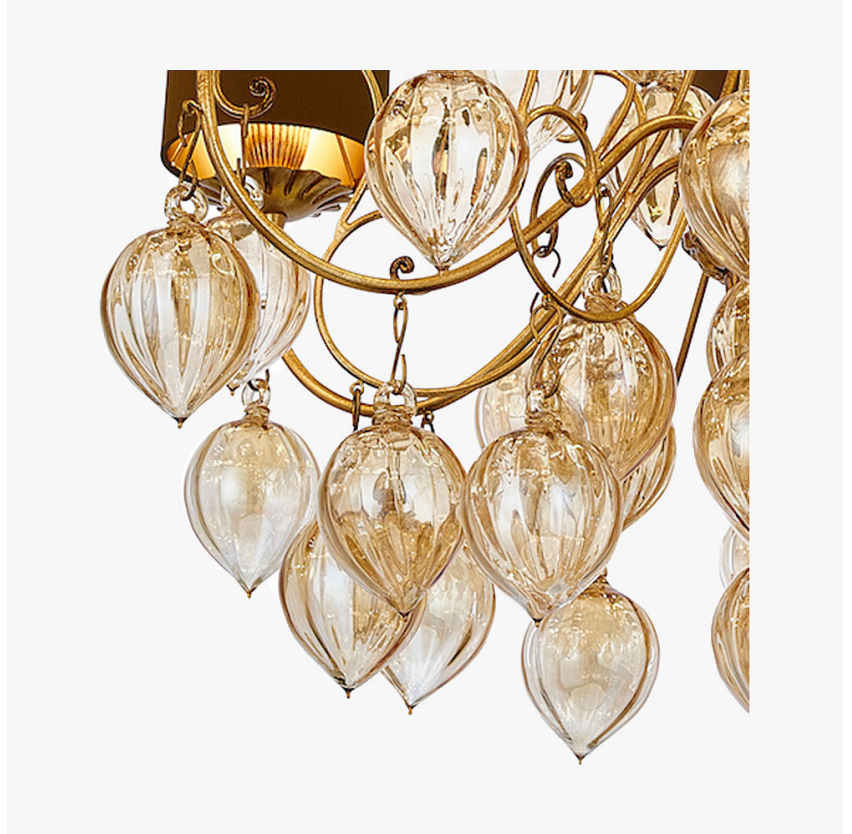

BELLA FIGURA

Mantua Chandelier

CL69

Collection Name
FLORENTINE COLLECTION

A lovely chandelier with a metal frame, which is beautifully decorated with contemporary hand-made Murano glass balls in a choice of colours. This chandelier is only available with 5" drum shades with flat fitting.

CL69-6 in Antique Gold Leaf and Amber Murano Glass Drops with 5 Inch Drum Shades in Silk Dupion 5018W/ 181

Available Finishes

Metal Finishes

Antique Gold Leaf

Antique Silver Leaf

Decorated Bronze

Murano Glass Colours

All Clear

Recommended Shades

5 inch Drum

Available Sizes

6 Light

CL69-6,

Height: 75 cm (29.53")

Diameter: 85 cm (33.46")

Please use 'Golf Ball' bulbs/lamps only.

This chandelier is only available with 5"• drum shades.

Shades can also be made with Customer Own Material (COM)