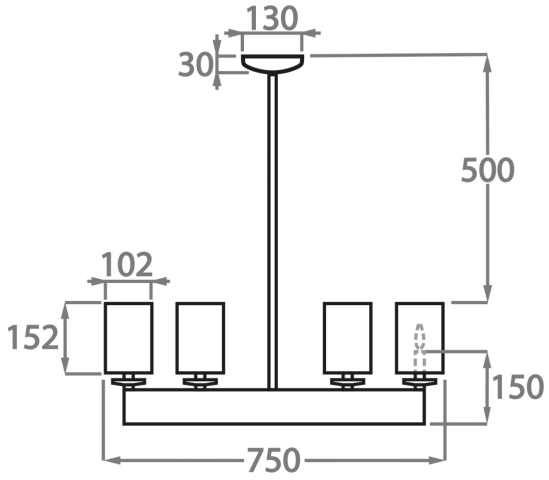

CL50-6,  
Height: 75 cm (29.53")  
Diameter: 75 cm (29.53")  
Bulbs: 6 x 25W E14  
Net Weight: 13 kg / 29 lb

**Size Two**

CL50-8+4,  
Height: 75 cm (29.53")  
Diameter: 110 cm (43.31")  
Bulbs: 12 x 25W E14  
Net Weight: 16 kg / lb

The central rod can be ordered as standard in any overall height between 75cm (29.5") and 110cm (43.3"). If a greater overall height is required, please contact us.