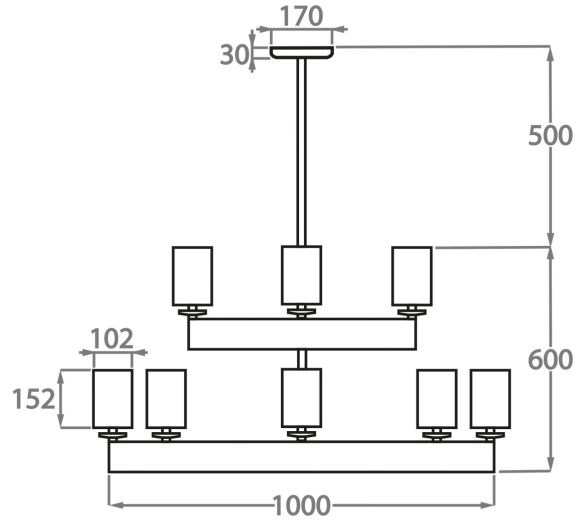

CL50-6,  
Height: 75 cm (29.53")  
Diameter: 75 cm (29.53")  
Bulbs: 6 x 25W E14  
Net Weight: 13 kg / 29 lb

**Size Two**

CL50-8+4,  
Height: 75 cm (29.53")  
Diameter: 110 cm (43.31")  
Bulbs: 12 x 25W E14  
Net Weight: 16 kg / lb

The central rod can be ordered as standard in any overall height between 75cm (29.5") and 110cm (43.3"). If a greater overall height is required, please contact us.