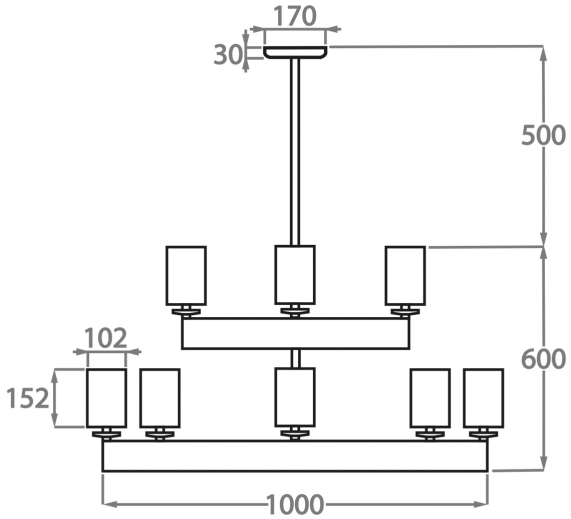

#### Recommended Shades

4 inch Tall Drum

**Available Sizes**

**Size Two**

CL50-8+4,  
Height: 75 cm (29.53")  
Diameter: 110 cm (43.31")  
12 x 25W E14  
Max Watt and Lamps: 25W x 12  
Net Weight: 16 kg / lb

**Size One**

CL50-6,  
Height: 75 cm (29.53")  
Diameter: 75 cm (29.53")  
6 x 25W E14  
Max Watt and Lamps: 25W x 6  
Net Weight: 13 kg / 29 lb

The central rod can be ordered as standard in any overall height between 75cm (29.5") and 110cm (43.3"). If a greater overall height is required, please contact us.