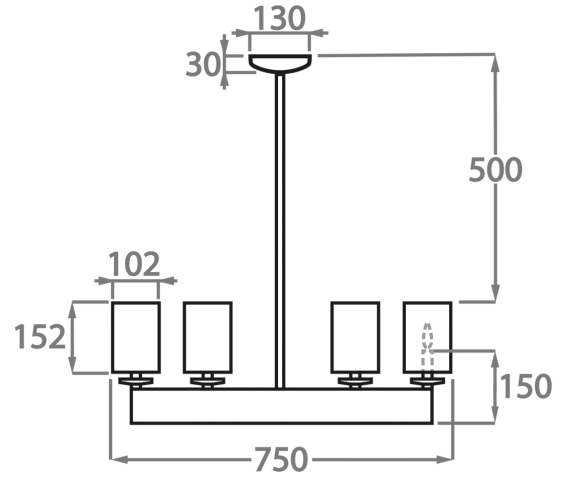

#### Recommended Shades

4 inch Tall Drum

**Available Sizes**

**Size Two**

CL50-8+4,  
Height: 75 cm (29.53")  
Diameter: 110 cm (43.31")  
12 x 25W E14  
Max Watt and Lamps: 25W x 12  
Net Weight: 16 kg / lb

**Size One**

CL50-6,  
Height: 75 cm (29.53")  
Diameter: 75 cm (29.53")  
6 x 25W E14  
Max Watt and Lamps: 25W x 6  
Net Weight: 13 kg / 29 lb

The central rod can be ordered as standard in any overall height between 75cm (29.5") and 110cm (43.3"). If a greater overall height is required, please contact us.