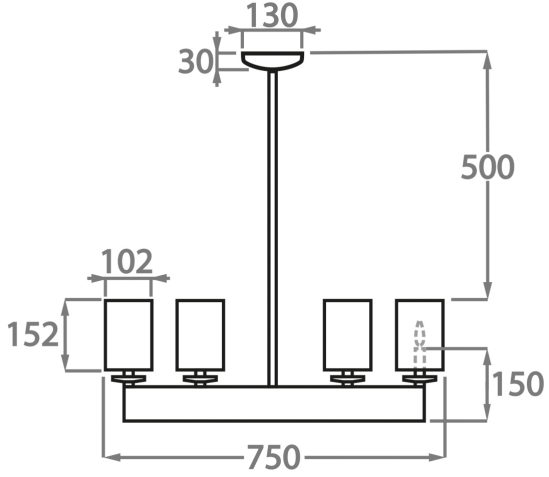

CL50-6 in Antique Silver with 6 X 4 Inch Shade in 1806W/ 57N New Navy

Available Finishes

Metal Finish

Antique Gold

Antique Silver

Lead

Decorated
Bronze

Available Sizes

Size One

CL50-6,
Height: 75 cm (29.53")
Diameter: 75 cm (29.53")
Bulbs: 6 x 25W E14
Net Weight: 13 kg / 29 lb

Size Two

CL50-8+4,
Height: 75 cm (29.53")
Diameter: 110 cm (43.31")
Bulbs: 12 x 25W E14
Net Weight: 16 kg / lb

The central rod can be ordered as standard in any overall height between 75cm (29.5") and 110cm (43.3"). If a greater overall height is required, please contact us.