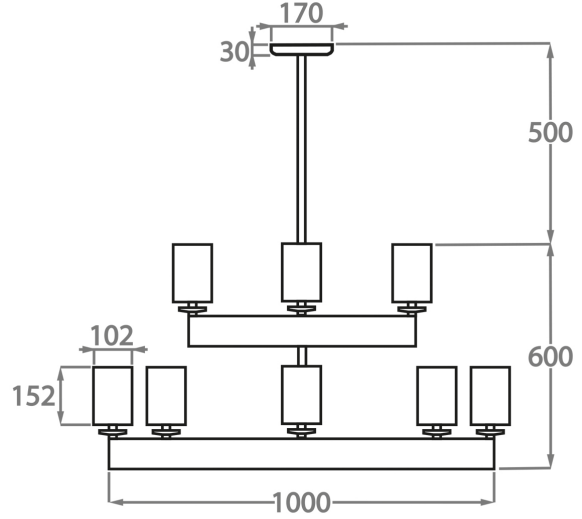

CL50-6 in Antique Silver with 6 X 4 Inch Shade in 1806W/ 57N New Navy

Available Finishes

Metal Finish

Antique Gold

Antique Silver

Lead

Decorated
Bronze

Available Sizes

Size One

CL50-6,
Height: 75 cm (29.53")
Diameter: 75 cm (29.53")
Bulbs: 6 x 25W E14
Net Weight: 13 kg / 29 lb

Size Two

CL50-8+4,
Height: 75 cm (29.53")
Diameter: 110 cm (43.31")
Bulbs: 12 x 25W E14
Net Weight: 16 kg / lb

The central rod can be ordered as standard in any overall height between 75cm (29.5") and 110cm (43.3"). If a greater overall height is required, please contact us.