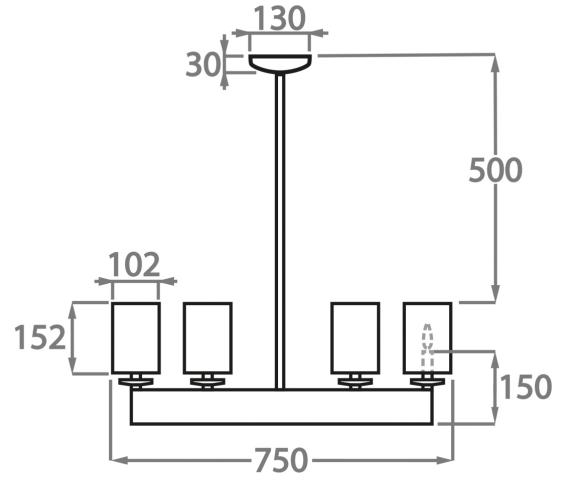

CL50-8+4 in Hammered Decorated Bronze with 12 X 4 Inch Tall Drum Shades in 3998/ 41 Beige

Available Finishes

Metal Finish

Antique Gold

Antique Silver

Lead

Decorated
Bronze

Available Sizes

Size One

CL50-8+4,
Height: 75 cm (29.53")
Diameter: 110 cm (43.31")
Bulbs: 12 x 25W E14
Net Weight: 16 kg / 35 lb

Size Two

CL50-6,
Height: 75 cm (29.53")
Width: 75 cm (29.53")
Bulbs: 6 x 25W E14
Net Weight: 13 kg / 29 lb

The central rod can be ordered as standard in any overall height between 75cm (29.5") and 110cm (43.3"). If a greater overall height is required, please contact us.