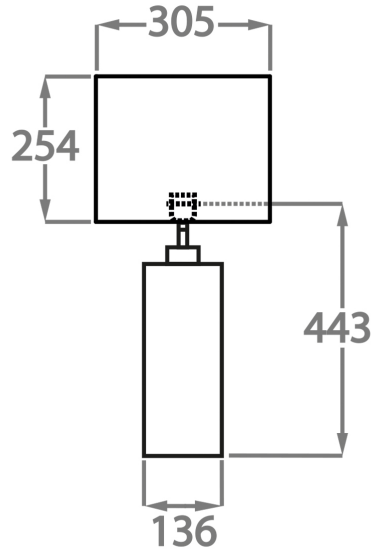

## Available Sizes

---

### One Size Only

TL208,

Height: 44.3 cm (17.44")

Width: 13.6 cm (5.35")

Bulbs: 1 x 40W E27

Cable Exit: Top

Dimensions are measured from the base of the lamp to the middle of the bulb holder and are excluding shade.

Shades can also be made with Customer Own Material (COM)

Overall height with a 12" oval shade is 65cm