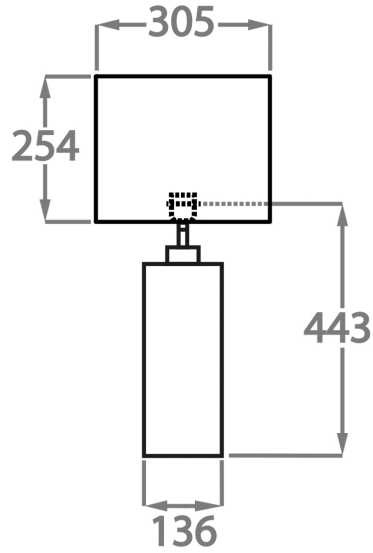

One Size Only

TL208,

Height: 44.3 cm (17.44")

Width: 13.6 cm (5.35")

Bulbs: 1 x 40W E27

Cable Exit: Top

Dimensions are measured from the base of the lamp to the middle of the bulb holder and are excluding shade.

Shades can also be made with Customer Own Material (COM)

Overall height with a 12" oval shade is 65cm