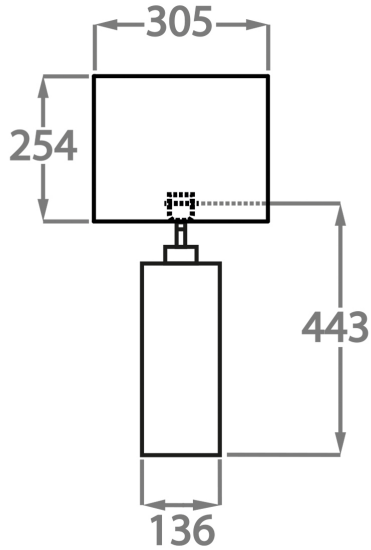

## Available Sizes

---

### One Size Only

TL208,

Height: 44.3 cm (17.44")

Width: 13.6 cm (5.35")

1 x 40W E27

Max Watt and Lamps: 40W x 1

Cable Exit: Top

Dimensions are measured from the base of the lamp to the middle of the bulb holder and are excluding shade.

Shades can also be made with Customer Own Material (COM)

Overall height with a 12" oval shade is 65cm