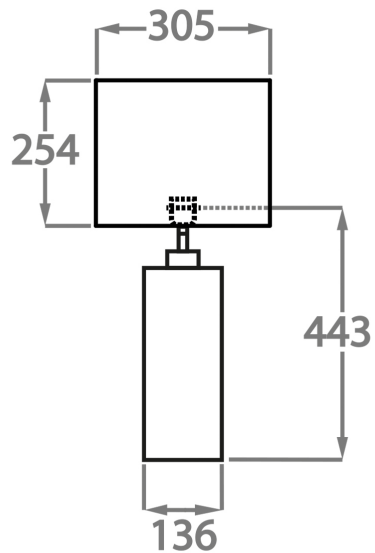

One Size Only

TL208,

Height: 44.3 cm (17.44")

Width: 13.6 cm (5.35")

Bulbs: 1 x 40W E27

Cable Exit: Top

Dimensions are measured from the base of the lamp to the middle of the bulb holder and are excluding shade.

Shades can also be made with Customer Own Material (COM)

Overall height with a 12" oval shade is 65cm