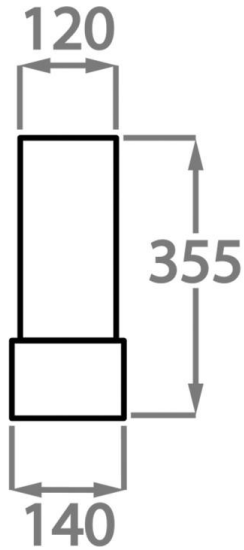

Brushed Nickel

Brushed Pale
Gold

Available Sizes

Non-Dimmable

WL208,
Height: 35.5 cm (13.98")
Width: 14 cm (5.51")
Depth: 4 cm (1.57")
1 x 5W 3000K Integrated LED
Max Watt and Lamps: 5W 3000K x 1
Net Weight: 3 kg / 6 lb

Driver in Wall

WL208-DIW,
Height: 35.5 cm (13.98")
Width: 14 cm (5.51")
Depth: 4 cm (1.57")
Integrated LED
Max Watt and Lamps: 5W 3000K
Dimmable With Driver in Wall Cavity
Net Weight: 3 kg / 6 lb

Dimmable

WL208-D,
Height: 39 cm (15.35")
Width: 15 cm (5.91")
Depth: 4.5 cm (1.77")
Integrated LED
Max Watt and Lamps: 5W 3000K
Net Weight: 3 kg / 6 lb

All our wall lights are suitable for bathrooms if positioned in Zone 3. Please refer to the IP Rating Guide in the Bathroom Section on our website