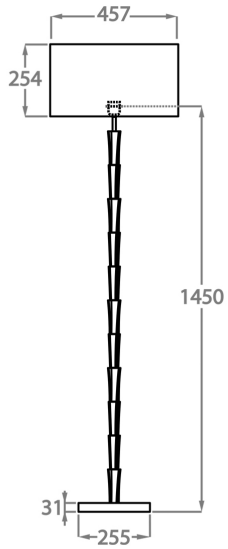

#### Recommended Shade(s) (OPTIONAL)

16" Tall Drum

FL212,

Height: 145 cm (57.09")

Diameter: 25.5 cm (10.04")

Bulbs: 1 x 60w E27

Dimensions are measured from the base of the lamp to the middle of the bulb holder and are excluding shade  
Shades can also be made with Customer Own Material (COM)