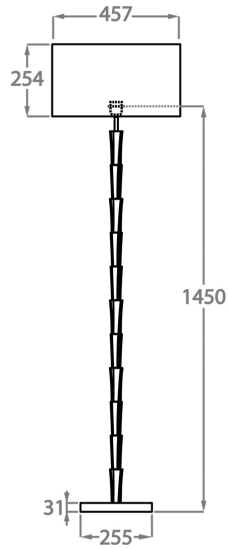

#### Recommended Shade(s) (OPTIONAL)

16" Tall Drum

FL212,

Height: 145 cm (57.09")

Diameter: 25.5 cm (10.04")

Bulbs: 1 x 60w E27

Dimensions are measured from the base of the lamp to the middle of the bulb holder and are excluding shade  
Shades can also be made with Customer Own Material (COM)