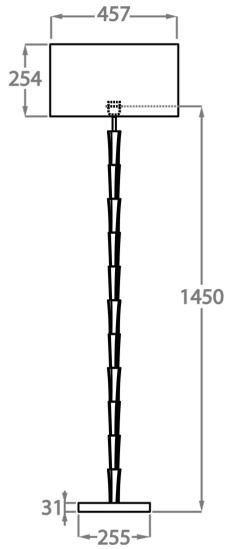

FL212 Nilssen in Polished Gold with a 16" Tall Drum Shade in James Hare Java 31646/01

Available Finishes

Glass Finish

Bubble

Metal Finish

Brushed Gold

Brushed Nickel

Antique
Brushed Brass

Brown

Available Sizes

One Size Only

FL212,

Height: 145 cm (57.09")

Diameter: 25.5 cm (10.04")

Bulbs: 1 x 60w E27

Dimensions are measured from the base of the lamp to the middle of the bulb holder and are excluding shade
Shades can also be made with Customer Own Material (COM)