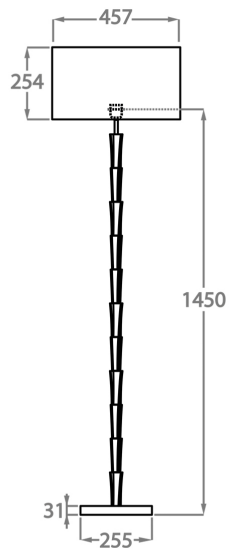

FL212 Nilssen in Polished Gold with a 16" Tall Drum Shade in James Hare Java 31646/01

Available Finishes

Glass Colour

Bubble

Metal Finishes

Brushed Gold

Brushed Nickel

Antique
Brushed Brass

One Size Only

FL212,

Height: 145 cm (57.09")

Diameter: 25.5 cm (10.04")

1 x 60w E27

Max Watt and Lamps: 60w x 1

Dimensions are measured from the base of the lamp to the middle of the bulb holder and are excluding shade
Shades can also be made with Customer Own Material (COM)