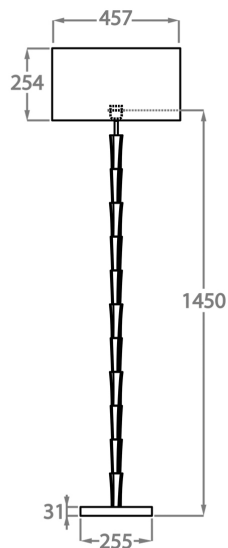

#### Recommended Shade(s) (OPTIONAL)

16" Tall Drum

## Available Sizes

---

### One Size Only

FL212,

Height: 145 cm (57.09")

Diameter: 25.5 cm (10.04")

Bulbs: 1 x 60w E27

Dimensions are measured from the base of the lamp to the middle of the bulb holder and are excluding shade

Shades can also be made with Customer Own Material (COM)

Overall height with an 18" tall drum shade is 175cm