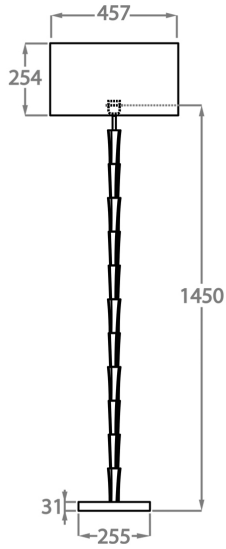

FL212 Nilssen in Antique Brushed Brass with a 16" Tall Drum Shade in James Hare Custom Fabric

Available Finishes

Glass Finish

Bubble

Metal Finish

Brushed Gold

Brushed Nickel

Antique
Brushed Brass

Brown

Available Sizes

One Size Only

FL212,

Height: 145 cm (57.09")

Diameter: 25.5 cm (10.04")

1 x 60w E27

Max Watt and Lamps: 60w x 1

Dimensions are measured from the base of the lamp to the middle of the bulb holder and are excluding shade

Shades can also be made with Customer Own Material (COM)

Overall height with an 18" tall drum shade is 175cm