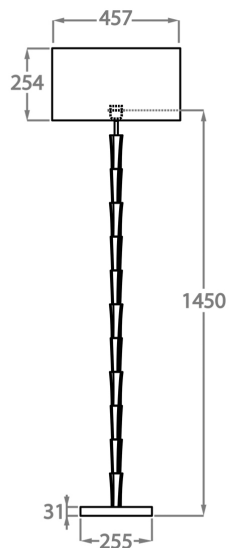

FL212 in Brushed Dark Bronze with a 16" Tall Drum Shade in James Hare Custom Fabric

Available Finishes

Glass Finish

Bubble

Metal Finish

Brushed Gold

Brushed Nickel

Antique
Brushed Brass

Brown

Available Sizes

One Size Only

FL212,

Height: 145 cm (57.09")

Diameter: 25.5 cm (10.04")

Bulbs: 1 x 60w E27

Dimensions are measured from the base of the lamp to the middle of the bulb holder and are excluding shade

Shades can also be made with Customer Own Material (COM)

Overall height with an 18" tall drum shade is 175cm