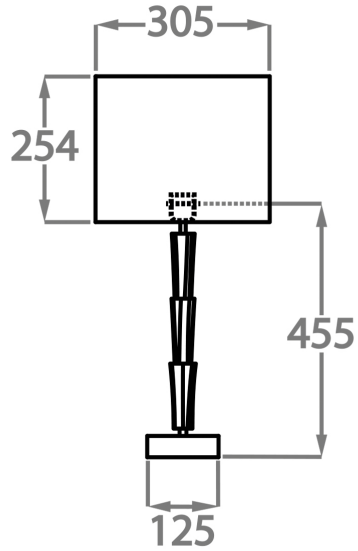

Brown

Available Sizes

One Size Only

TL212,

Height: 60.5 cm (23.82")

Width: 12.5 cm (4.92")

Bulbs: 1 x 40W E27

Cable Exit: Bottom

Dimensions are measured from the base of the lamp to the middle of the bulb holder and are excluding shade

Shades can also be made with Customer Own Material (COM)

Overall height with 12" oval shade is 60.5cm approx.