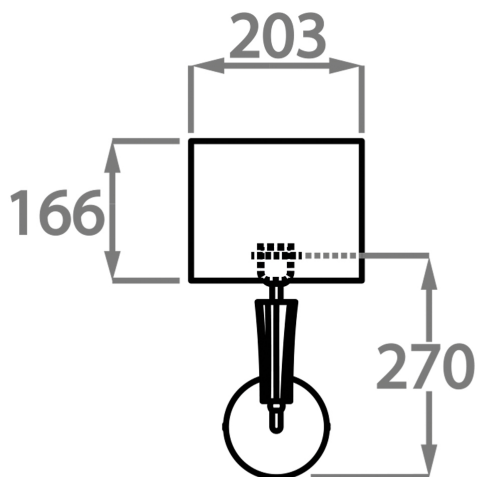

#### Compatible with

Bathroom

WL212 in Bubble Glass and Polished Nickel with a 8" Oval Shade in Savoy Satin Seal 31504/29 Trim Top and Bottom in Orissa Silk Magnet 31446/241

## Available Sizes

---

### One Size Only

WL212,

Height: 27 cm (10.63")

Width: 12 cm (4.72")

Depth: 6.5 cm (2.56")

Bulbs: 1 E14

Net Weight: 2 kg / 4 lb

All our wall lights are suitable for bathrooms if positioned in Zone 3. Please refer to the IP Rating Guide in the Bathroom Section on our website