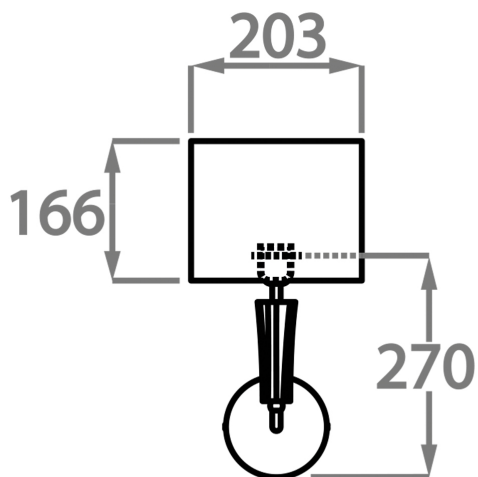

Compatible with

Bathroom

WL212 in Bubble Glass and Polished Nickel with a 8" Oval Shade in Savoy Satin Seal 31504/29 Trim Top and Bottom in Orissa Silk Magnet 31446/241

Available Finishes

Glass Finish

Bubble

WL212,

Height: 27 cm (10.63")

Width: 12 cm (4.72")

Depth: 6.5 cm (2.56")

Bulbs: 1 E14

Net Weight: 2 kg / 4 lb

All our wall lights are suitable for bathrooms if positioned in Zone 3. Please refer to the IP Rating Guide in the Bathroom Section on our website