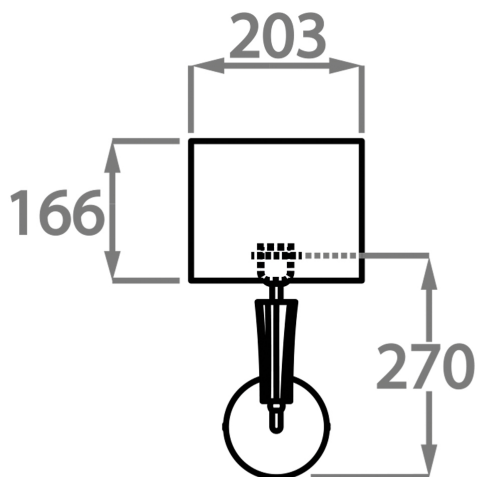

WL212,

Height: 27 cm (10.63")

Width: 12 cm (4.72")

Depth: 6.5 cm (2.56")

Bulbs: 1 E14

Net Weight: 2 kg / 4 lb

All our wall lights are suitable for bathrooms if positioned in Zone 3. Please refer to the IP Rating Guide in the Bathroom Section on our website