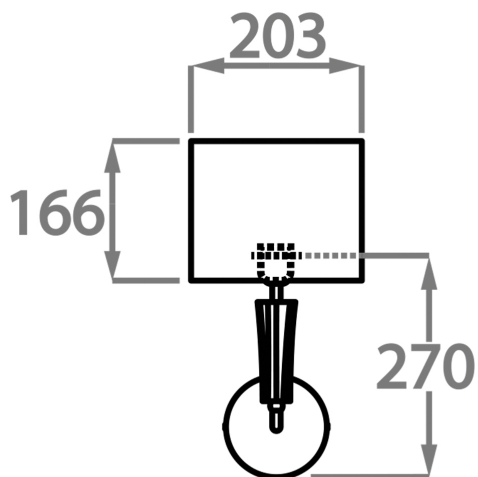

Available Sizes

One Size Only

WL212,

Height: 27 cm (10.63")

Width: 12 cm (4.72")

Depth: 6.5 cm (2.56")

Bulbs: 1 E14

Net Weight: 2 kg / 4 lb

All our wall lights are suitable for bathrooms if positioned in Zone 3. Please refer to the IP Rating Guide in the Bathroom Section on our website