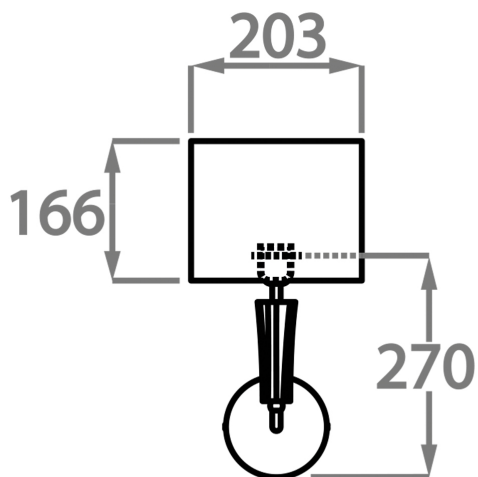

### Compatible with

Bathroom

WL212 in Bubble Glass and Brushed Nickel with a 8" Oval Shade in Savoy Satin Seal 31504/29 Trim Top and Bottom in Orissa Silk Magnet 31446/241

## Available Sizes

---

### One Size Only

WL212,

Height: 27 cm (10.63")

Width: 12 cm (4.72")

Depth: 6.5 cm (2.56")

1 E14

Net Weight: 2 kg / 4 lb

All our wall lights are suitable for bathrooms if positioned in Zone 3. Please refer to the IP Rating Guide in the Bathroom Section on our website