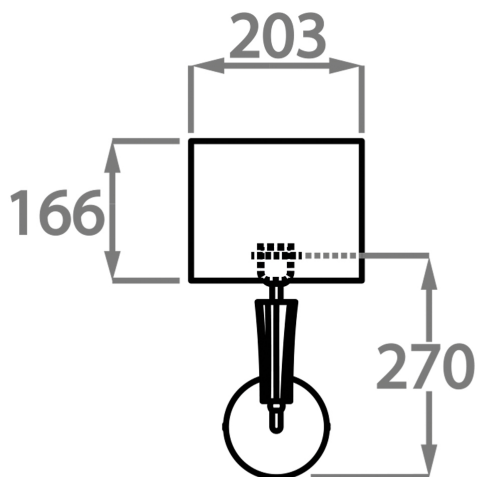

Compatible with

Bathroom

WL212 in Bubble Glass and Brushed Gold with a 8" Oval Shade in Savoy Satin Seal 31504/29 Trim Top and Bottom in Orissa Silk Magnet 31446/241

Available Finishes

Glass Finish

Bubble

Metal Finish

Antique
Brushed Brass

Brushed Gold

Brushed Nickel

Polished Gold

Polished
Nickel

Available Sizes

One Size Only

WL212,

Height: 27 cm (10.63")

Width: 12 cm (4.72")

Depth: 6.5 cm (2.56")

Bulbs: 1 E14

Net Weight: 2 kg / 4 lb

All our wall lights are suitable for bathrooms if positioned in Zone 3. Please refer to the IP Rating Guide in the Bathroom Section on our website