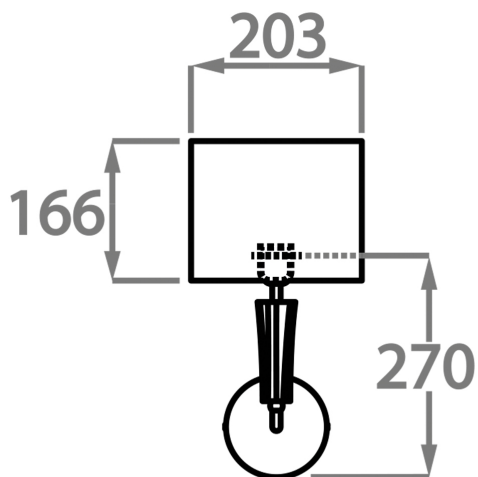

Compatible with

Bathroom

WL212 in Bubble Glass and Brushed Gold with a 8" Oval Shade in Savoy Satin Seal 31504/29 Trim Top and Bottom in Orissa Silk Magnet 31446/241

Available Finishes

Glass Finish

Bubble

Metal Finish

Antique
Brushed Brass

Brushed Gold

Brushed Nickel

Polished Gold

Polished
Nickel

Available Sizes

One Size Only

WL212,

Height: 27 cm (10.63")

Width: 12 cm (4.72")

Depth: 6.5 cm (2.56")

1 E14

Net Weight: 2 kg / 4 lb

All our wall lights are suitable for bathrooms if positioned in Zone 3. Please refer to the IP Rating Guide in the Bathroom Section on our website