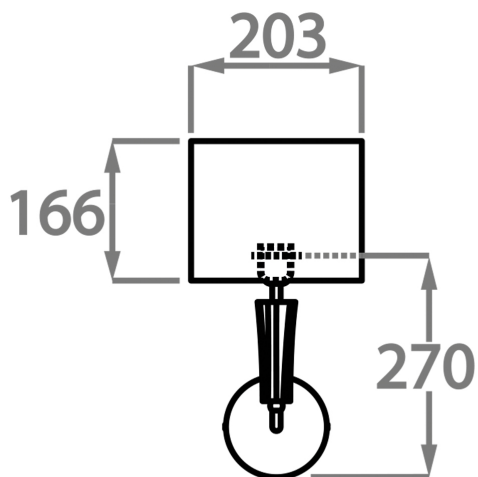

## Available Sizes

---

### One Size Only

WL212,

Height: 27 cm (10.63")

Width: 12 cm (4.72")

Depth: 6.5 cm (2.56")

1 E14

Net Weight: 2 kg / 4 lb

All our wall lights are suitable for bathrooms if positioned in Zone 3. Please refer to the IP Rating Guide in the Bathroom Section on our website