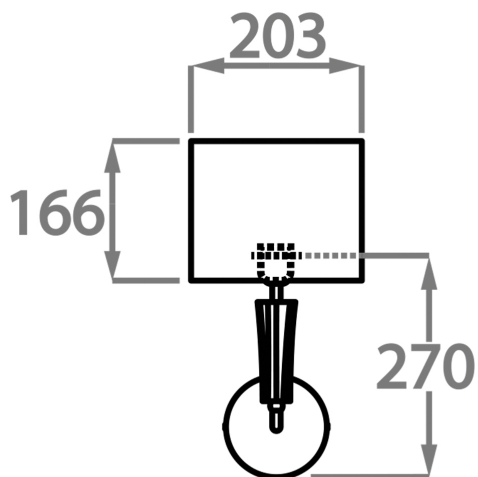

Compatible with

Bathroom

WL212 in Bubble Glass and Brushed Dark Bronze and 8" Oval Shade in James Hare 31504/29 and Trim in 31446/241

Available Finishes

Glass Finish

Bubble

Metal Finish

Antique
Brushed Brass

Brushed Gold

Brushed Nickel

Polished Gold

Polished
Nickel

Available Sizes

One Size Only

WL212,

Height: 27 cm (10.63")

Width: 12 cm (4.72")

Depth: 6.5 cm (2.56")

Bulbs: 1 E14

Net Weight: 2 kg / 4 lb

All our wall lights are suitable for bathrooms if positioned in Zone 3. Please refer to the IP Rating Guide in the Bathroom Section on our website