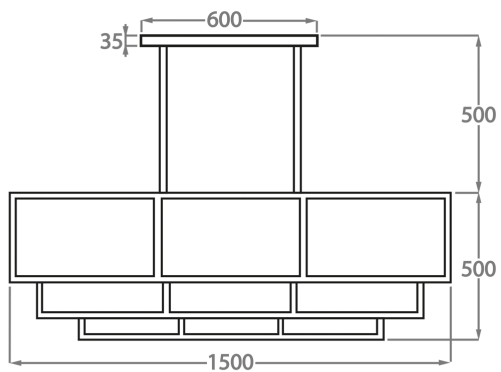

Brushed Nickel

Brushed Dark
Bronze

Parchment Panels

Parchment

Available Sizes

Size One

CL130-150,

Height: 50 cm (19.69")

Width: 38 cm (14.96")

Length: 150 cm (59.06")

9 x 40W E27

Max Watt and Lamps: 40W x 9

Net Weight: 20 kg / 44 lb

The dimensions of the supporting rods and ceiling rose are not included in the height measurements
The standard rods and ceiling rose are 50cm (20") high if not otherwise specified by the customer