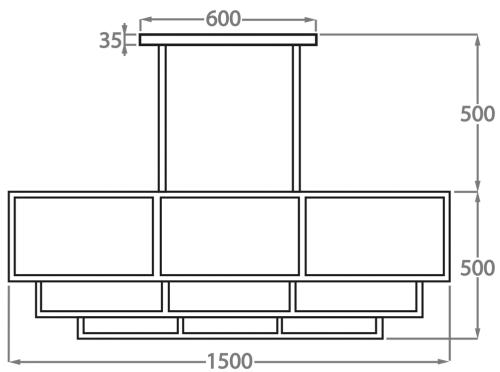

Brushed
Bronze

CL130 in Brushed Bronze and Parchment Panels

Available Sizes

Size One

CL130-150,

Height: 50 cm (19.69")

Width: 38 cm (14.96")

Length: 150 cm (59.06")

Bulbs: 9 x 40W E27

Net Weight: 20 kg / 44 lb

The dimensions of the supporting rods and ceiling rose are not included in the height measurements

The standard rods and ceiling rose are 50cm (20") high if not otherwise specified by the customer