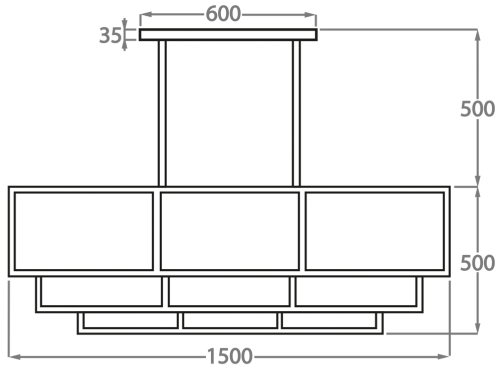

Brushed Dark
Bronze

CL130 in Brushed Dark Bronze and Parchment Panels

Available Sizes

Size One

CL130-150,

Height: 50 cm (19.69")

Width: 38 cm (14.96")

Length: 150 cm (59.06")

Bulbs: 9 x 40W E27

Net Weight: 20 kg / 44 lb

The dimensions of the supporting rods and ceiling rose are not included in the height measurements

The standard rods and ceiling rose are 50cm (20") high if not otherwise specified by the customer