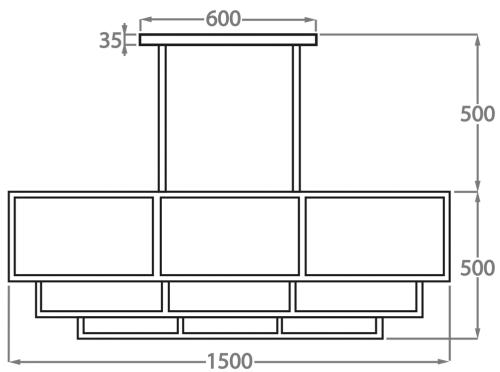

Brushed Dark
Bronze

CL130 in Brushed Dark Bronze and Parchment Panels

Available Sizes

Size One

CL130-150,

Height: 50 cm (19.69")

Width: 38 cm (14.96")

Length: 150 cm (59.06")

Bulbs: 9 x 40W E27

Net Weight: 20 kg / 44 lb

The dimensions of the supporting rods and ceiling rose are not included in the height measurements

The standard rods and ceiling rose are 50cm (20") high if not otherwise specified by the customer