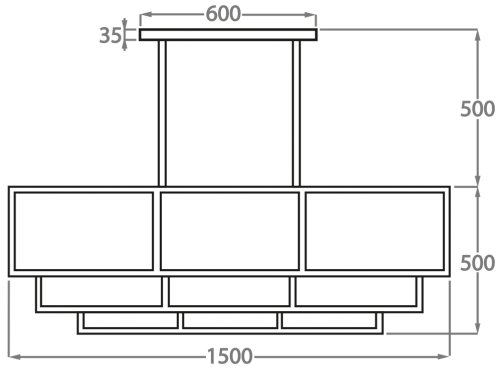

## Available Sizes

---

### Size One

CL130-150,

Height: 50 cm (19.69")

Width: 38 cm (14.96")

Length: 150 cm (59.06")

Bulbs: 9 x 40W E27

Net Weight: 20 kg / 44 lb

The dimensions of the supporting rods and ceiling rose are not included in the height measurements