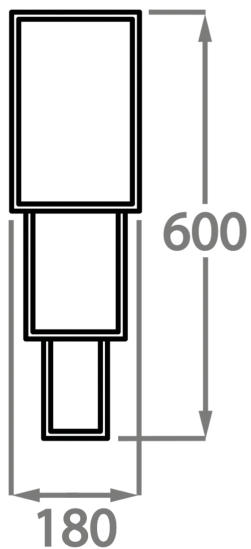

Brushed Nickel

Available Sizes

One Size Only

WL130 ,

Height: 60 cm (23.62")

Width: 18 cm (7.09")

Depth: 9 cm (3.54")

3 x 25W or LED 6W G9

Max Watt and Lamps: 25W or LED 6W x 3

Net Weight: 3 kg / 6 lb

All our wall lights are suitable for bathrooms if positioned in Zone 3. Please refer to the IP Rating Guide in the Bathroom Section on our website