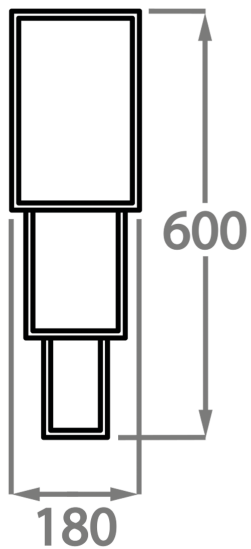

Brushed Nickel

Available Sizes

One Size Only

WL130 ,

Height: 60 cm (23.62")

Width: 18 cm (7.09")

Depth: 9 cm (3.54")

Bulbs: 3 × 25W or LED 6W G9

Net Weight: 3 kg / 6 lb

All our wall lights are suitable for bathrooms if positioned in Zone 3. Please refer to the IP Rating Guide in the Bathroom Section on our website