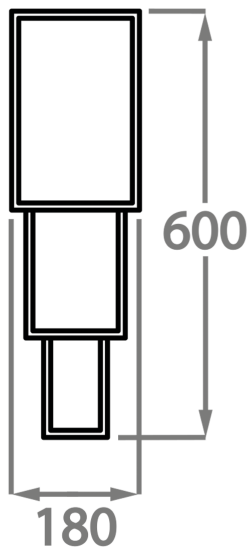

## Available Sizes

---

### One Size Only

WL130 ,

Height: 60 cm (23.62")

Width: 18 cm (7.09")

Depth: 9 cm (3.54")

Bulbs: 3 x 25W or LED 6W G9

Net Weight: 3 kg / 6 lb

All our wall lights are suitable for bathrooms if positioned in Zone 3. Please refer to the IP Rating Guide in the Bathroom Section on our website