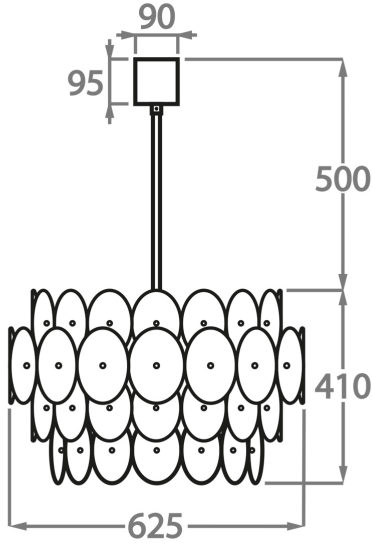

#### Murano Glass Colours

Alabaster

**Available Sizes**

---

**Small**  
CL61-SM,  
Height: 41 cm (16.14")  
Diameter: 62.5 cm (24.61")  
9 x LED 5W G9 LED  
Max Watt and Lamps: LED 5W x 9  
Net Weight: 25 kg / 55 lb

**Large**  
CL61-LA,  
Height: 41 cm (16.14")  
Diameter: 80 cm (31.5")  
14 x LED 5W G9 LED  
Max Watt and Lamps: LED 5W x 14  
Net Weight: 40 kg / 88 lb

The dimensions of the central supporting rod and ceiling rose are not included in the height measurements

The standard rod and ceiling rose is 50cm (20") high if not otherwise specified by the customer