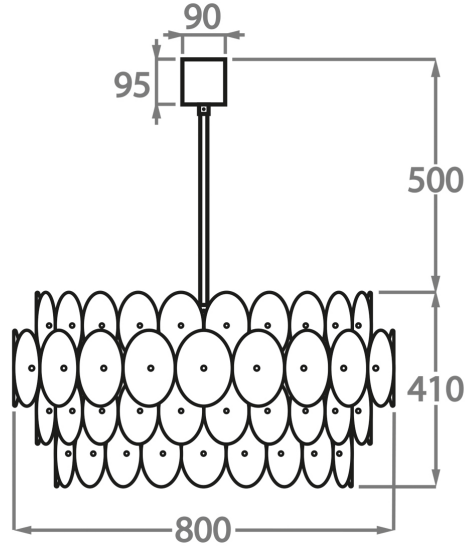

#### Murano Glass Colours

Alabaster

**Available Sizes**

---

**Small**  
CL61-SM,  
Height: 41 cm (16.14")  
Diameter: 62.5 cm (24.61")  
9 x LED 5W G9 LED  
Max Watt and Lamps: LED 5W x 9  
Net Weight: 25 kg / 55 lb

**Large**  
CL61-LA,  
Height: 41 cm (16.14")  
Diameter: 80 cm (31.5")  
14 x LED 5W G9 LED  
Max Watt and Lamps: LED 5W x 14  
Net Weight: 40 kg / 88 lb

The dimensions of the central supporting rod and ceiling rose are not included in the height measurements

The standard rod and ceiling rose is 50cm (20") high if not otherwise specified by the customer