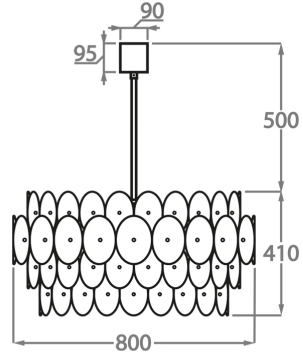

Murano Glass Finish

Alabaster

Available Sizes

Small

CL61-SM,
Height: 41 cm (16.14")
Diameter: 62.5 cm (24.61")
Bulbs: 9 x LED 5W G9 LED
Net Weight: 30 kg / lb

Large

CL61-LA,
Height: 41 cm (16.14")
Diameter: 80 cm (31.5")
Bulbs: 14 x LED 5W G9 LED
Net Weight: 40 kg / lb

Extra Large

CL61-XL-150,
Height: 41 cm (16.14")
Diameter: 150 cm (59.06")
Bulbs: 28 G9
Net Weight: 85 kg / 187 lb

The dimensions of the central supporting rod and ceiling rose are not included in the height measurements.
The standard rod and ceiling rose is 50cm (20") high if not otherwise specified by the customer.