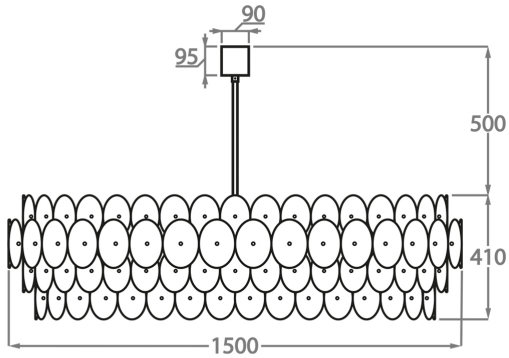

Murano Glass Finish

Alabaster

Available Sizes

Small

CL61-SM,
Height: 41 cm (16.14")
Diameter: 62.5 cm (24.61")
Bulbs: 9 x LED 5W G9 LED
Net Weight: 30 kg / lb

Large

CL61-LA,
Height: 41 cm (16.14")
Diameter: 80 cm (31.5")
Bulbs: 14 x LED 5W G9 LED
Net Weight: 40 kg / lb

Extra Large

CL61-XL-150,
Height: 41 cm (16.14")
Diameter: 150 cm (59.06")
Bulbs: 28 G9
Net Weight: 85 kg / 187 lb

The dimensions of the central supporting rod and ceiling rose are not included in the height measurements.
The standard rod and ceiling rose is 50cm (20") high if not otherwise specified by the customer.