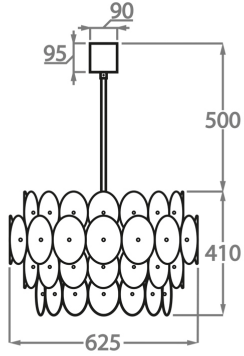

Murano Glass Finish

Alabaster

Available Sizes

Small

CL61-SM,
Height: 41 cm (16.14")
Diameter: 62.5 cm (24.61")
Bulbs: 9 x LED 5W G9 LED
Net Weight: 30 kg / lb

Large

CL61-LA,
Height: 41 cm (16.14")
Diameter: 80 cm (31.5")
Bulbs: 14 x LED 5W G9 LED
Net Weight: 40 kg / lb

Extra Large

CL61-XL-150,
Height: 41 cm (16.14")
Diameter: 150 cm (59.06")
Bulbs: 28 G9
Net Weight: 85 kg / 187 lb

The dimensions of the central supporting rod and ceiling rose are not included in the height measurements.
The standard rod and ceiling rose is 50cm (20") high if not otherwise specified by the customer.