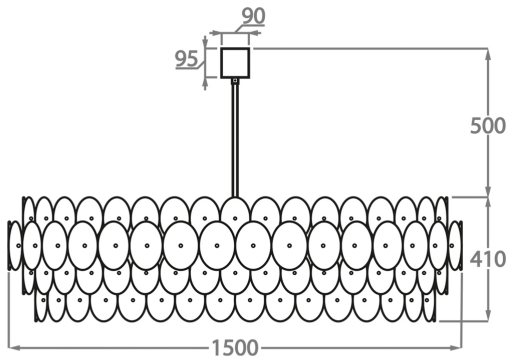

Murano Glass Finish

Alabaster

Available Sizes

Small

CL61-SM,
Height: 41 cm (16.14")
Diameter: 62.5 cm (24.61")
Bulbs: 9 x LED 5W G9 LED
Net Weight: 30 kg / lb

Large

CL61-LA,
Height: 41 cm (16.14")
Diameter: 80 cm (31.5")
Bulbs: 14 x LED 5W G9 LED
Net Weight: 40 kg / lb

Extra Large

CL61-XL-150,
Height: 41 cm (16.14")
Diameter: 150 cm (59.06")
Bulbs: 28 G9
Net Weight: 85 kg / 187 lb

The dimensions of the central supporting rod and ceiling rose are not included in the height measurements.
The standard rod and ceiling rose is 50cm (20") high if not otherwise specified by the customer.