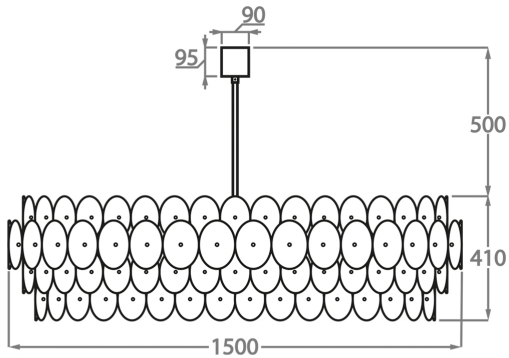

Murano Glass Colours

Alabaster

Available Sizes

Small

CL61-SM,
Height: 41 cm (16.14")
Diameter: 62.5 cm (24.61")
9 x LED 5W G9 LED
Max Watt and Lamps: LED 5W x 9
Net Weight: 30 kg / lb

Large

CL61-LA,
Height: 41 cm (16.14")
Diameter: 80 cm (31.5")
14 x LED 5W G9 LED
Max Watt and Lamps: LED 5W x 14
Net Weight: 40 kg / lb

Extra Large

CL61-XL-150,
Height: 41 cm (16.14")
Diameter: 150 cm (59.06")
28 G9
Net Weight: 85 kg / 187 lb

The dimensions of the central supporting rod and ceiling rose are not included in the height measurements.
The standard rod and ceiling rose is 50cm (20") high if not otherwise specified by the customer.