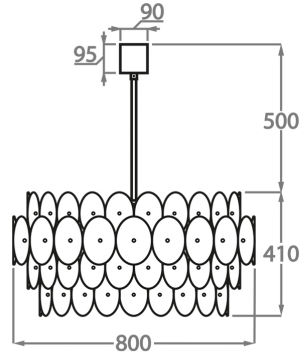

Murano Glass Colours

Alabaster

Available Sizes

Small

CL61-SM,
Height: 41 cm (16.14")
Diameter: 62.5 cm (24.61")
9 x LED 5W G9 LED
Max Watt and Lamps: LED 5W x 9
Net Weight: 30 kg / lb

Large

CL61-LA,
Height: 41 cm (16.14")
Diameter: 80 cm (31.5")
14 x LED 5W G9 LED
Max Watt and Lamps: LED 5W x 14
Net Weight: 40 kg / lb

Extra Large

CL61-XL-150,
Height: 41 cm (16.14")
Diameter: 150 cm (59.06")
28 G9
Net Weight: 85 kg / 187 lb

The dimensions of the central supporting rod and ceiling rose are not included in the height measurements.
The standard rod and ceiling rose is 50cm (20") high if not otherwise specified by the customer.