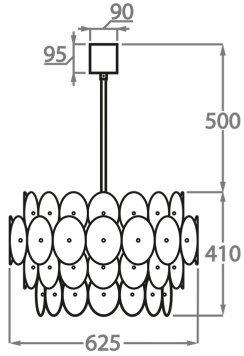

Murano Glass Colours

Alabaster

Available Sizes

Small

CL61-SM,
Height: 41 cm (16.14")
Diameter: 62.5 cm (24.61")
9 x LED 5W G9 LED
Max Watt and Lamps: LED 5W x 9
Net Weight: 30 kg / lb

Large

CL61-LA,
Height: 41 cm (16.14")
Diameter: 80 cm (31.5")
14 x LED 5W G9 LED
Max Watt and Lamps: LED 5W x 14
Net Weight: 40 kg / lb

Extra Large

CL61-XL-150,
Height: 41 cm (16.14")
Diameter: 150 cm (59.06")
28 G9
Net Weight: 85 kg / 187 lb

The dimensions of the central supporting rod and ceiling rose are not included in the height measurements.
The standard rod and ceiling rose is 50cm (20") high if not otherwise specified by the customer.