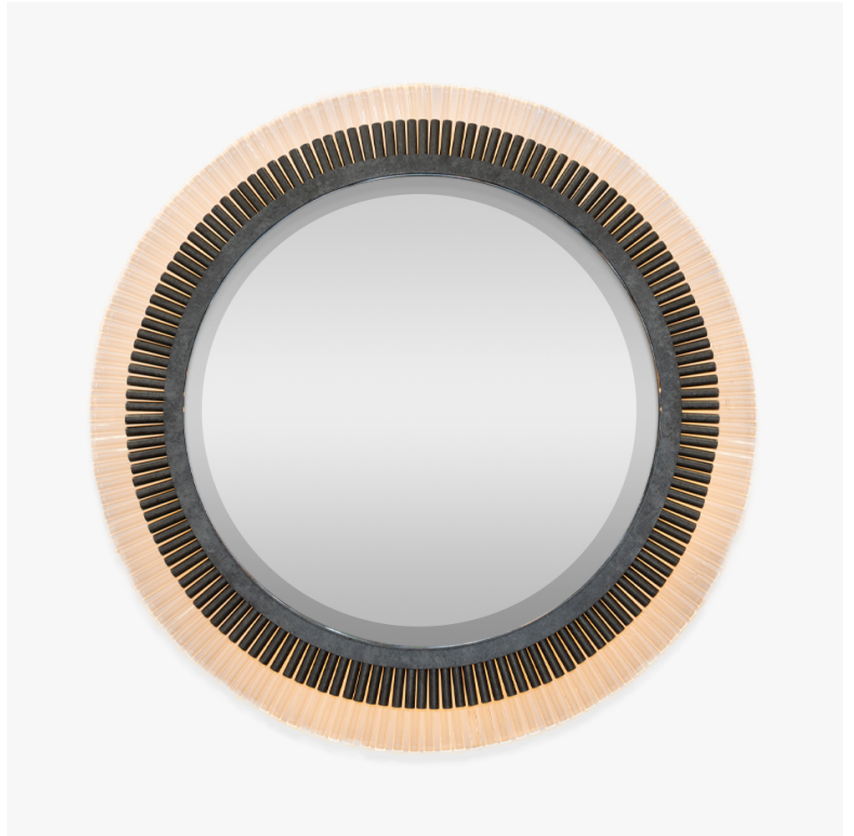

# BELLA FIGURA

## Pimlico LED Mirror

### M108-LED

Collection Name  
**REFLECT COLLECTION**

Originally a variation of our Battersea Chandelier, this revision of our popular Pimlico Chandelier will become the centerpiece of any space. Featuring an optional eco-friendly LED strip round the mirror's circumference, a warm halo effect is created by the illumination through the clear lucite rods.

Pimlico LED Mirror in Stippled Silver and Clear Lucite