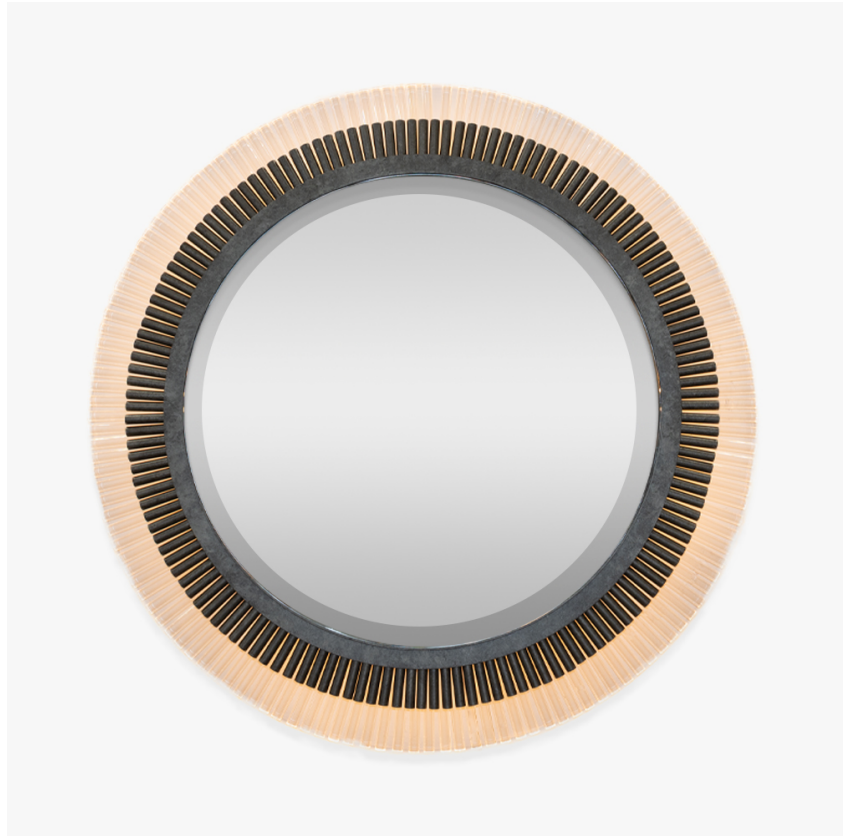

BELLA FIGURA

Pimlico LED Mirror

M108-LED

Collection Name
REFLECT COLLECTION

Originally a variation of our Battersea Chandelier, this revision of our popular Pimlico Chandelier will become the centerpiece of any space. Featuring an optional eco-friendly LED strip round the mirror's circumference, a warm halo effect is created by the illumination through the clear lucite rods.

Pimlico LED Mirror in Stippled Silver and Clear Lucite

Available Finishes

Lucite Finish

Clear Lucite
Rods

Frosted Lucite
Rods

Metal Finish

Stippled
Bronze

Stippled
Gold

Stippled
Silver

Available Sizes

Size One

M108-LED,

Diameter: 127 cm (50")

Depth: 5.4 cm (2.13")

Net Weight: 58 kg / 128 lb