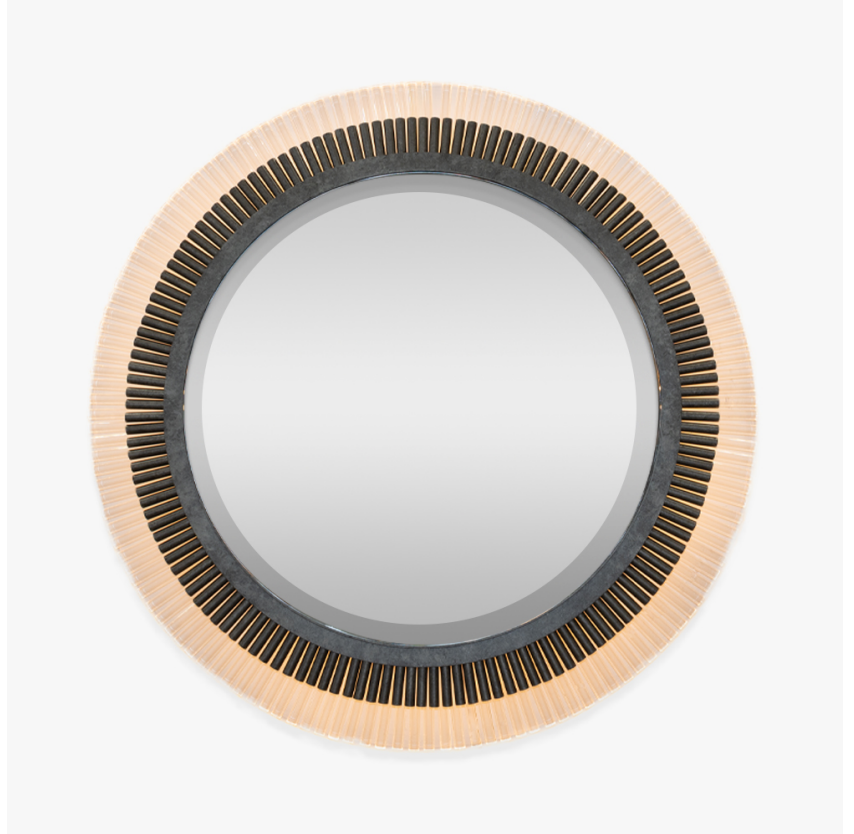

# BELLA FIGURA

## Pimlico LED Mirror

### M108-LED

Collection Name  
**REFLECT COLLECTION**

Originally a variation of our Battersea Chandelier, this revision of our popular Pimlico Chandelier will become the centerpiece of any space. Featuring an optional eco-friendly LED strip round the mirror's circumference, a warm halo effect is created by the illumination through the clear lucite rods.

Pimlico LED Mirror in Stippled Silver and Clear Lucite