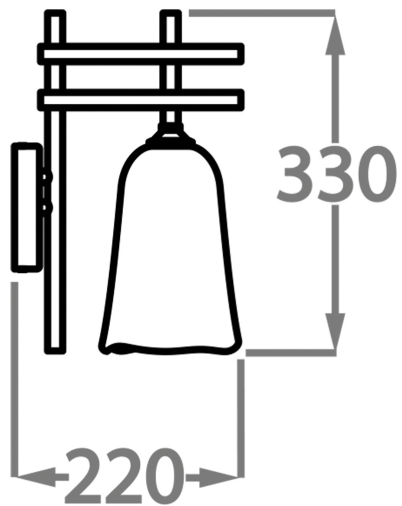

BELLA FIGURA

Regolith Wall Light

WL206

Collection Name

MOONLIGHT COLLECTION

Star of the show or the ultimate accessory to the Regolith ceiling light is the Regolith wall light. The contours of its glass shade are evocative of a 1920s cloche hat, scaled down from the larger ceiling light shade with a delicate rework of the geometric lines of this design series. Blanketed in glittering grains of glass, this blend of fashion and celestial influences offers to set the room to sparkle.

Brushed Gold

Brushed Nickel

Available Sizes

Size One

WL206 ,

Height: 33 cm (12.99")

Diameter: 22 cm (8.66")

Bulbs: 1 E14

Net Weight: 2 kg / 4 lb

All our wall lights are suitable for bathrooms if positioned in Zone 3. Please refer to the IP Rating Guide in the Bathroom Section on our website