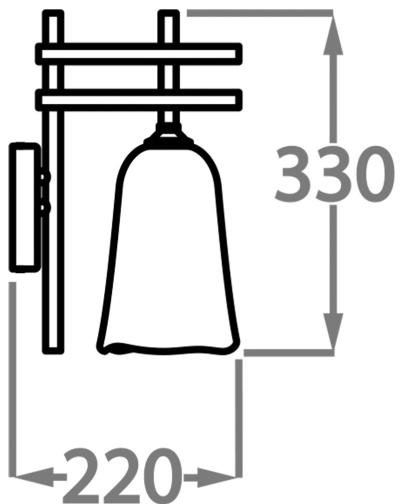

Available Sizes

Size One

WL206 ,

Height: 33 cm (12.99")

Diameter: 22 cm (8.66")

Bulbs: 1 E14

Net Weight: 2 kg / 4 lb

All our wall lights are suitable for bathrooms if positioned in Zone 3. Please refer to the IP Rating Guide in the Bathroom Section on our website