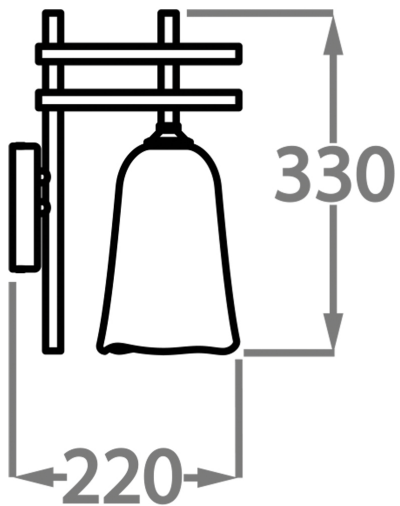

## Regolith Wall Light

**WL206**

Collection Name

**MOONLIGHT COLLECTION**

Star of the show or the ultimate accessory to the Regolith ceiling light is the Regolith wall light. The contours of its glass shade are evocative of a 1920s cloche hat, scaled down from the larger ceiling light shade with a delicate rework of the geometric lines of this design series. Blanketed in glittering grains of glass, this blend of fashion and celestial influences offers to set the room to sparkle.

## Available Sizes

---

### Size One

WL206 ,

Height: 33 cm (12.99")

Diameter: 22 cm (8.66")

1 E14

Net Weight: 2 kg / 4 lb

All our wall lights are suitable for bathrooms if positioned in Zone 3. Please refer to the IP Rating Guide in the Bathroom Section on our website