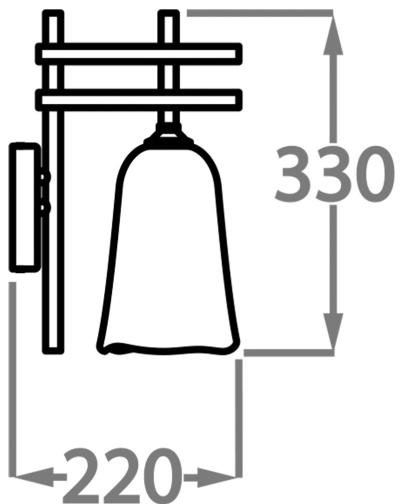

BELLA FIGURA

Regolith Wall Light

WL206

Collection Name

MOONLIGHT COLLECTION

Star of the show or the ultimate accessory to the Regolith ceiling light is the Regolith wall light. The contours of its glass shade are evocative of a 1920s cloche hat, scaled down from the larger ceiling light shade with a delicate rework of the geometric lines of this design series. Blanketed in glittering grains of glass, this blend of fashion and celestial influences offers to set the room to sparkle.

Brushed Gold

Brushed Nickel

Available Sizes

Size One

WL206 ,

Height: 33 cm (12.99")

Diameter: 22 cm (8.66")

Bulbs: 1 E14

Net Weight: 2 kg / 4 lb

All our wall lights are suitable for bathrooms if positioned in Zone 3. Please refer to the IP Rating Guide in the Bathroom Section on our website