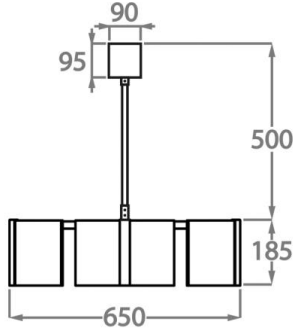

BELLA FIGURA

Rosetta Chandelier

CL803

Collection Name
VEGA COLLECTION

Plates of embossed and gently bubbled glass create the angular but feminine form of Rosetta. This design has been inspired by the finely tuned Rosetta space probe which is slight and dainty in appearance. Echoing this lithe feat of engineering we created our Rosetta series with a minimum height under 30cm which makes it ideal for low ceilings and with four standard sizes on offer it is highly flexible for both grand and petite spaces.

Brushed Nickel

Brushed Dark
Bronze

Available Sizes

Size One

CL803-65,

Height: 18.5 cm (7.28")
Diameter: 65 cm (25.59")
Bulbs: 6 x 2.5W G9 LED
Net Weight: 13.8 kg / 30 lb

Size Two

CL803-85,

Height: 18.5 cm (7.28")
Diameter: 85 cm (33.46")
Bulbs: 8 x 2.5W G9 LED
Net Weight: 18.4 kg / 46 lb

Size Three

CL803-100,

Height: 18.5 cm (7.28")
Diameter: 100 cm (39.37")
Bulbs: 10 x 2.5W G9 LED
Net Weight: 20.3 kg / 45 lb

Size Four

CL803-120,

Height: 18.5 cm (7.28")
Diameter: 120 cm (47.24")
Bulbs: 12 x 2.5W G9 LED
Net Weight: 27.6 kg / 61 lb

The dimensions of the central supporting rod and ceiling rose are not included in the height measurements.
The standard rod and ceiling rose is 50cm (20") high if not otherwise specified by the customer.
This design can be made in custom sizes.