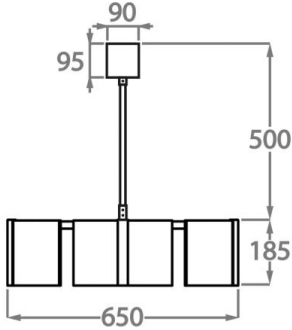

BELLA FIGURA

Rosetta Chandelier

CL803

Collection Name
VEGA COLLECTION

Plates of embossed and gently bubbled glass create the angular but feminine form of Rosetta. This design has been inspired by the finely tuned Rosetta space probe which is slight and dainty in appearance. Echoing this lithe feat of engineering we created our Rosetta series with a minimum height under 30cm which makes it ideal for low ceilings and with four standard sizes on offer it is highly flexible for both grand and petite spaces.

Bronze

Brushed Gold

Brushed Nickel

Available Sizes

Size One

CL803-65,

Height: 18.5 cm (7.28")
Diameter: 65 cm (25.59")
Bulbs: 6 x 2.5W G9 LED
Net Weight: 13.8 kg / 30 lb

Size Two

CL803-85,

Height: 18.5 cm (7.28")
Diameter: 85 cm (33.46")
Bulbs: 8 x 2.5W G9 LED
Net Weight: 18.4 kg / 46 lb

Size Three

CL803-100,

Height: 18.5 cm (7.28")
Diameter: 100 cm (39.37")
Bulbs: 10 x 2.5W G9 LED
Net Weight: 20.3 kg / 45 lb

Size Four

CL803-120,

Height: 18.5 cm (7.28")
Diameter: 120 cm (47.24")
Bulbs: 12 x 2.5W G9 LED
Net Weight: 27.6 kg / 61 lb

The dimensions of the central supporting rod and ceiling rose are not included in the height measurements.
The standard rod and ceiling rose is 50cm (20") high if not otherwise specified by the customer.
This design can be made in custom sizes.