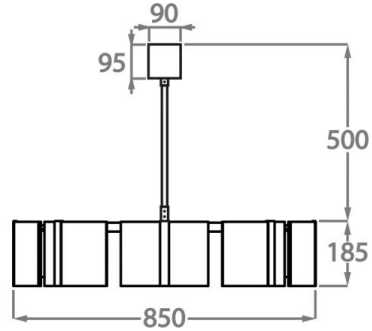

Brushed Brass

Bronze

Brushed Gold

Brushed Nickel

Available Sizes

Size One

CL803-65,
Height: 18.5 cm (7.28")
Diameter: 65 cm (25.59")
6 x 2.5W G9 LED
Max Watt and Lamps: 2.5W x 6
Net Weight: 13.8 kg / 30 lb

Size Two

CL803-85,
Height: 18.5 cm (7.28")
Diameter: 85 cm (33.46")
8 x 2.5W G9 LED
Max Watt and Lamps: 2.5W x 8
Net Weight: 18.4 kg / 46 lb

Size Three

CL803-100,
Height: 18.5 cm (7.28")
Diameter: 100 cm (39.37")
10 x 2.5W G9 LED
Max Watt and Lamps: 2.5W x 10
Net Weight: 20.3 kg / 45 lb

Size Four

CL803-120,
Height: 18.5 cm (7.28")
Diameter: 120 cm (47.24")
12 x 2.5W G9 LED
Max Watt and Lamps: 2.5W x 12
Net Weight: 27.6 kg / 61 lb

The dimensions of the central supporting rod and ceiling rose are not included in the height measurements.

The standard rod and ceiling rose is 50cm (20") high if not otherwise specified by the customer.

This design can be made in custom sizes.

Please Note: Our chandeliers are not supplied with ceiling hooks. The ceiling rose, chain and rod specification will differ dependent on the weight of the chandelier. A qualified electrician must assess your ceiling structure and advise on the right fitting.