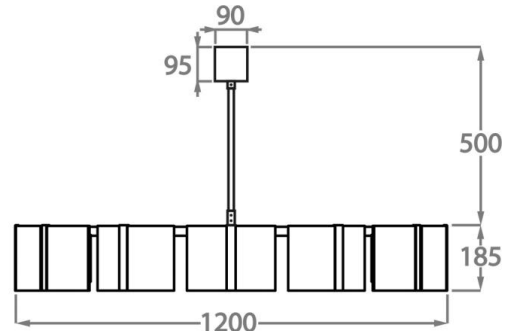

BELLA FIGURA

Rosetta Chandelier

CL803

Collection Name
VEGA COLLECTION

Plates of embossed and gently bubbled glass create the angular but feminine form of Rosetta. This design has been inspired by the finely tuned Rosetta space probe which is slight and dainty in appearance. Echoing this lithe feat of engineering we created our Rosetta series with a minimum height under 30cm which makes it ideal for low ceilings and with four standard sizes on offer it is highly flexible for both grand and petite spaces.

Bronze

Brushed Gold

Brushed Nickel

Available Sizes

Size One

CL803-65,

Height: 18.5 cm (7.28")
Diameter: 65 cm (25.59")
Bulbs: 6 x 2.5W G9 LED
Net Weight: 13.8 kg / 30 lb

Size Two

CL803-85,

Height: 18.5 cm (7.28")
Diameter: 85 cm (33.46")
Bulbs: 8 x 2.5W G9 LED
Net Weight: 18.4 kg / 46 lb

Size Three

CL803-100,

Height: 18.5 cm (7.28")
Diameter: 100 cm (39.37")
Bulbs: 10 x 2.5W G9 LED
Net Weight: 20.3 kg / 45 lb

Size Four

CL803-120,

Height: 18.5 cm (7.28")
Diameter: 120 cm (47.24")
Bulbs: 12 x 2.5W G9 LED
Net Weight: 27.6 kg / 61 lb

The dimensions of the central supporting rod and ceiling rose are not included in the height measurements.
The standard rod and ceiling rose is 50cm (20") high if not otherwise specified by the customer.
This design can be made in custom sizes.