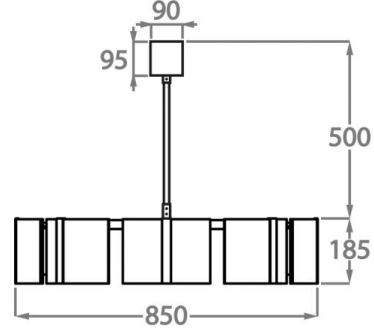

BELLA FIGURA

Rosetta Chandelier

CL803

Collection Name
VEGA COLLECTION

Plates of embossed and gently bubbled glass create the angular but feminine form of Rosetta. This design has been inspired by the finely tuned Rosetta space probe which is slight and dainty in appearance. Echoing this lithe feat of engineering we created our Rosetta series with a minimum height under 30cm which makes it ideal for low ceilings and with four standard sizes on offer it is highly flexible for both grand and petite spaces.

Brushed Nickel

Brushed Dark
Bronze

Available Sizes

Size One

CL803-65,

Height: 18.5 cm (7.28")
Diameter: 65 cm (25.59")
Bulbs: 6 x 2.5W G9 LED
Net Weight: 13.8 kg / 30 lb

Size Two

CL803-85,

Height: 18.5 cm (7.28")
Diameter: 85 cm (33.46")
Bulbs: 8 x 2.5W G9 LED
Net Weight: 18.4 kg / 46 lb

Size Three

CL803-100,

Height: 18.5 cm (7.28")
Diameter: 100 cm (39.37")
Bulbs: 10 x 2.5W G9 LED
Net Weight: 20.3 kg / 45 lb

Size Four

CL803-120,

Height: 18.5 cm (7.28")
Diameter: 120 cm (47.24")
Bulbs: 12 x 2.5W G9 LED
Net Weight: 27.6 kg / 61 lb

The dimensions of the central supporting rod and ceiling rose are not included in the height measurements.
The standard rod and ceiling rose is 50cm (20") high if not otherwise specified by the customer.
This design can be made in custom sizes.