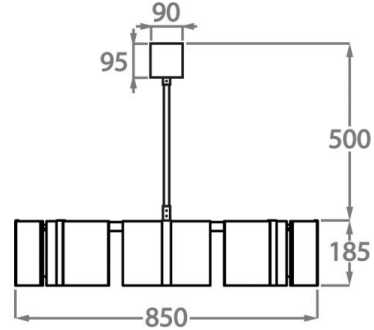

BELLA FIGURA

Rosetta Chandelier

CL803

Collection Name
VEGA COLLECTION

Plates of embossed and gently bubbled glass create the angular but feminine form of Rosetta. This design has been inspired by the finely tuned Rosetta space probe which is slight and dainty in appearance. Echoing this lithe feat of engineering we created our Rosetta series with a minimum height under 30cm which makes it ideal for low ceilings and with four standard sizes on offer it is highly flexible for both grand and petite spaces.

Bronze

Brushed Gold

Brushed Nickel

Available Sizes

Size One

CL803-65,

Height: 18.5 cm (7.28")
Diameter: 65 cm (25.59")
Bulbs: 6 x 2.5W G9 LED
Net Weight: 13.8 kg / 30 lb

Size Two

CL803-85,

Height: 18.5 cm (7.28")
Diameter: 85 cm (33.46")
Bulbs: 8 x 2.5W G9 LED
Net Weight: 18.4 kg / 46 lb

Size Three

CL803-100,

Height: 18.5 cm (7.28")
Diameter: 100 cm (39.37")
Bulbs: 10 x 2.5W G9 LED
Net Weight: 20.3 kg / 45 lb

Size Four

CL803-120,

Height: 18.5 cm (7.28")
Diameter: 120 cm (47.24")
Bulbs: 12 x 2.5W G9 LED
Net Weight: 27.6 kg / 61 lb

The dimensions of the central supporting rod and ceiling rose are not included in the height measurements.
The standard rod and ceiling rose is 50cm (20") high if not otherwise specified by the customer.
This design can be made in custom sizes.