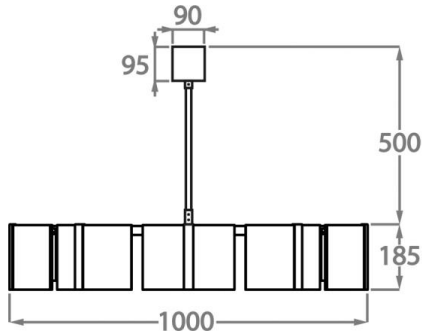

BELLA FIGURA

Rosetta Chandelier

CL803

Collection Name
VEGA COLLECTION

Plates of embossed and gently bubbled glass create the angular but feminine form of Rosetta. This design has been inspired by the finely tuned Rosetta space probe which is slight and dainty in appearance. Echoing this lithe feat of engineering we created our Rosetta series with a minimum height under 30cm which makes it ideal for low ceilings and with four standard sizes on offer it is highly flexible for both grand and petite spaces.

Bronze

Brushed Gold

Brushed Nickel

Available Sizes

Size One

CL803-65,

Height: 18.5 cm (7.28")
Diameter: 65 cm (25.59")
Bulbs: 6 x 2.5W G9 LED
Net Weight: 13.8 kg / 30 lb

Size Two

CL803-85,

Height: 18.5 cm (7.28")
Diameter: 85 cm (33.46")
Bulbs: 8 x 2.5W G9 LED
Net Weight: 18.4 kg / 46 lb

Size Three

CL803-100,

Height: 18.5 cm (7.28")
Diameter: 100 cm (39.37")
Bulbs: 10 x 2.5W G9 LED
Net Weight: 20.3 kg / 45 lb

Size Four

CL803-120,

Height: 18.5 cm (7.28")
Diameter: 120 cm (47.24")
Bulbs: 12 x 2.5W G9 LED
Net Weight: 27.6 kg / 61 lb

The dimensions of the central supporting rod and ceiling rose are not included in the height measurements.
The standard rod and ceiling rose is 50cm (20") high if not otherwise specified by the customer.
This design can be made in custom sizes.