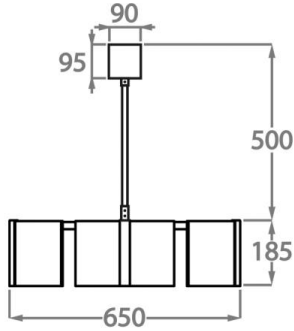

Brushed Brass

Bronze

Brushed Gold

Brushed Nickel

Available Sizes

Size One

CL803-65,
Height: 18.5 cm (7.28")
Diameter: 65 cm (25.59")
6 x 2.5W G9 LED
Max Watt and Lamps: 2.5W x 6
Net Weight: 13.8 kg / 30 lb

Size Two

CL803-85,
Height: 18.5 cm (7.28")
Diameter: 85 cm (33.46")
8 x 2.5W G9 LED
Max Watt and Lamps: 2.5W x 8
Net Weight: 18.4 kg / 46 lb

Size Three

CL803-100,
Height: 18.5 cm (7.28")
Diameter: 100 cm (39.37")
10 x 2.5W G9 LED
Max Watt and Lamps: 2.5W x 10
Net Weight: 20.3 kg / 45 lb

Size Four

CL803-120,
Height: 18.5 cm (7.28")
Diameter: 120 cm (47.24")
12 x 2.5W G9 LED
Max Watt and Lamps: 2.5W x 12
Net Weight: 27.6 kg / 61 lb

The dimensions of the central supporting rod and ceiling rose are not included in the height measurements.

The standard rod and ceiling rose is 50cm (20") high if not otherwise specified by the customer.

This design can be made in custom sizes.

Please Note: Our chandeliers are not supplied with ceiling hooks. The ceiling rose, chain and rod specification will differ dependent on the weight of the chandelier. A qualified electrician must assess your ceiling structure and advise on the right fitting.