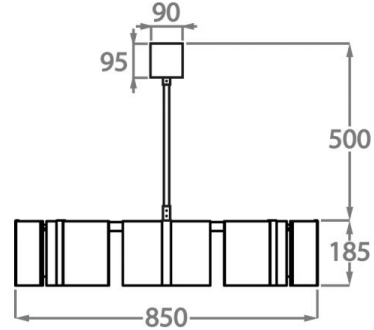

BELLA FIGURA

Rosetta Chandelier

CL803

Collection Name
VEGA COLLECTION

Plates of embossed and gently bubbled glass create the angular but feminine form of Rosetta. This design has been inspired by the finely tuned Rosetta space probe which is slight and dainty in appearance. Echoing this lithe feat of engineering we created our Rosetta series with a minimum height under 30cm which makes it ideal for low ceilings and with four standard sizes on offer it is highly flexible for both grand and petite spaces.

Brushed Nickel

Brushed Dark
Bronze

Available Sizes

Size One

CL803-65,

Height: 18.5 cm (7.28")
Diameter: 65 cm (25.59")
Bulbs: 6 x 2.5W G9 LED
Net Weight: 13.8 kg / 30 lb

Size Two

CL803-85,

Height: 18.5 cm (7.28")
Diameter: 85 cm (33.46")
Bulbs: 8 x 2.5W G9 LED
Net Weight: 18.4 kg / 46 lb

Size Three

CL803-100,

Height: 18.5 cm (7.28")
Diameter: 100 cm (39.37")
Bulbs: 10 x 2.5W G9 LED
Net Weight: 20.3 kg / 45 lb

Size Four

CL803-120,

Height: 18.5 cm (7.28")
Diameter: 120 cm (47.24")
Bulbs: 12 x 2.5W G9 LED
Net Weight: 27.6 kg / 61 lb

The dimensions of the central supporting rod and ceiling rose are not included in the height measurements.
The standard rod and ceiling rose is 50cm (20") high if not otherwise specified by the customer.
This design can be made in custom sizes.