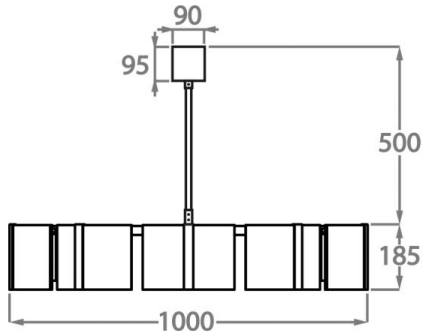

BELLA FIGURA

Rosetta Chandelier

CL803

Collection Name
VEGA COLLECTION

Plates of embossed and gently bubbled glass create the angular but feminine form of Rosetta. This design has been inspired by the finely tuned Rosetta space probe which is slight and dainty in appearance. Echoing this lithe feat of engineering we created our Rosetta series with a minimum height under 30cm which makes it ideal for low ceilings and with four standard sizes on offer it is highly flexible for both grand and petite spaces.

Brushed Nickel

Brushed Dark
Bronze

Available Sizes

Size One

CL803-65,

Height: 18.5 cm (7.28")
Diameter: 65 cm (25.59")
Bulbs: 6 x 2.5W G9 LED
Net Weight: 13.8 kg / 30 lb

Size Two

CL803-85,

Height: 18.5 cm (7.28")
Diameter: 85 cm (33.46")
Bulbs: 8 x 2.5W G9 LED
Net Weight: 18.4 kg / 46 lb

Size Three

CL803-100,

Height: 18.5 cm (7.28")
Diameter: 100 cm (39.37")
Bulbs: 10 x 2.5W G9 LED
Net Weight: 20.3 kg / 45 lb

Size Four

CL803-120,

Height: 18.5 cm (7.28")
Diameter: 120 cm (47.24")
Bulbs: 12 x 2.5W G9 LED
Net Weight: 27.6 kg / 61 lb

The dimensions of the central supporting rod and ceiling rose are not included in the height measurements.
The standard rod and ceiling rose is 50cm (20") high if not otherwise specified by the customer.
This design can be made in custom sizes.