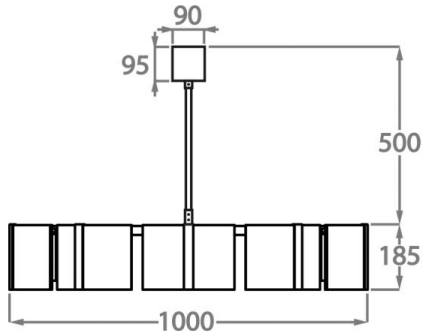

Size Three

CL803-100,

Height: 18.5 cm (7.28")
Diameter: 100 cm (39.37")
Bulbs: 10 x 2.5W G9 LED
Net Weight: 20.3 kg / 45 lb