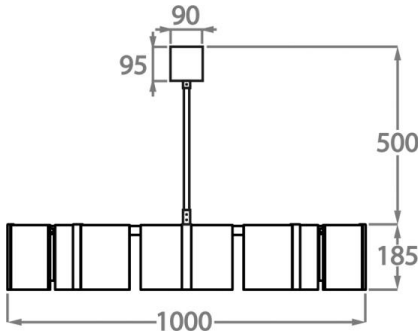

BELLA FIGURA

Rosetta Chandelier

CL803

Collection Name
VEGA COLLECTION

Plates of embossed and gently bubbled glass create the angular but feminine form of Rosetta. This design has been inspired by the finely tuned Rosetta space probe which is slight and dainty in appearance. Echoing this lithe feat of engineering we created our Rosetta series with a minimum height under 30cm which makes it ideal for low ceilings and with four standard sizes on offer it is highly flexible for both grand and petite spaces.

Brushed Nickel

Brushed Dark
Bronze

Available Sizes

Size One

CL803-65,

Height: 18.5 cm (7.28")
Diameter: 65 cm (25.59")
Bulbs: 6 x 2.5W G9 LED
Net Weight: 13.8 kg / 30 lb

Size Two

CL803-85,

Height: 18.5 cm (7.28")
Diameter: 85 cm (33.46")
Bulbs: 8 x 2.5W G9 LED
Net Weight: 18.4 kg / 46 lb

Size Three

CL803-100,

Height: 18.5 cm (7.28")
Diameter: 100 cm (39.37")
Bulbs: 10 x 2.5W G9 LED
Net Weight: 20.3 kg / 45 lb

Size Four

CL803-120,

Height: 18.5 cm (7.28")
Diameter: 120 cm (47.24")
Bulbs: 12 x 2.5W G9 LED
Net Weight: 27.6 kg / 61 lb

The dimensions of the central supporting rod and ceiling rose are not included in the height measurements.
The standard rod and ceiling rose is 50cm (20") high if not otherwise specified by the customer.
This design can be made in custom sizes.