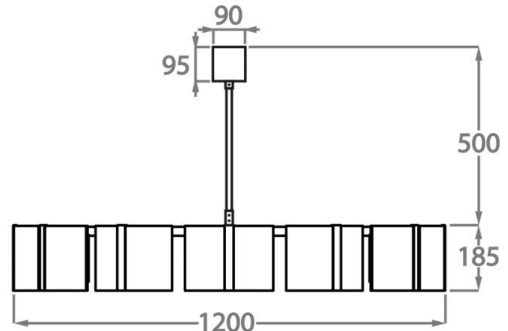

Size Four

CL803-120,

Height: 18.5 cm (7.28")
Diameter: 120 cm (47.24")
Bulbs: 12 x 2.5W G9 LED
Net Weight: 27.6 kg / 61 lb