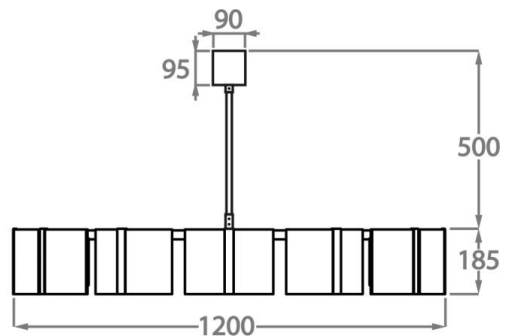

Brushed Brass

Bronze

Brushed Gold

Brushed Nickel

Available Sizes

Size One

CL803-65,
Height: 18.5 cm (7.28")
Diameter: 65 cm (25.59")
6 x 2.5W G9 LED
Max Watt and Lamps: 2.5W x 6
Net Weight: 13.8 kg / 30 lb

Size Two

CL803-85,
Height: 18.5 cm (7.28")
Diameter: 85 cm (33.46")
8 x 2.5W G9 LED
Max Watt and Lamps: 2.5W x 8
Net Weight: 18.4 kg / 46 lb

Size Three

CL803-100,
Height: 18.5 cm (7.28")
Diameter: 100 cm (39.37")
10 x 2.5W G9 LED
Max Watt and Lamps: 2.5W x 10
Net Weight: 20.3 kg / 45 lb

Size Four

CL803-120,
Height: 18.5 cm (7.28")
Diameter: 120 cm (47.24")
12 x 2.5W G9 LED
Max Watt and Lamps: 2.5W x 12
Net Weight: 27.6 kg / 61 lb

The dimensions of the central supporting rod and ceiling rose are not included in the height measurements.

The standard rod and ceiling rose is 50cm (20") high if not otherwise specified by the customer.

This design can be made in custom sizes.

Please Note: Our chandeliers are not supplied with ceiling hooks. The ceiling rose, chain and rod specification will differ dependent on the weight of the chandelier. A qualified electrician must assess your ceiling structure and advise on the right fitting.