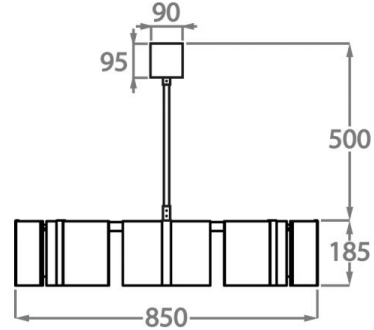

Size Two

CL803-85,

Height: 18.5 cm (7.28")
Diameter: 85 cm (33.46")
Bulbs: 8 x 2.5W G9 LED
Net Weight: 18.4 kg / 46 lb