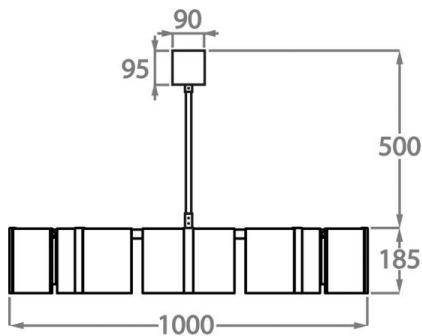

Brushed Brass

Bronze

Brushed Gold

Brushed Nickel

Available Sizes

Size One

CL803-65,
Height: 18.5 cm (7.28")
Diameter: 65 cm (25.59")
6 x 2.5W G9 LED
Max Watt and Lamps: 2.5W x 6
Net Weight: 13.8 kg / 30 lb

Size Two

CL803-85,
Height: 18.5 cm (7.28")
Diameter: 85 cm (33.46")
8 x 2.5W G9 LED
Max Watt and Lamps: 2.5W x 8
Net Weight: 18.4 kg / 46 lb

Size Three

CL803-100,
Height: 18.5 cm (7.28")
Diameter: 100 cm (39.37")
10 x 2.5W G9 LED
Max Watt and Lamps: 2.5W x 10
Net Weight: 20.3 kg / 45 lb

Size Four

CL803-120,
Height: 18.5 cm (7.28")
Diameter: 120 cm (47.24")
12 x 2.5W G9 LED
Max Watt and Lamps: 2.5W x 12
Net Weight: 27.6 kg / 61 lb

The dimensions of the central supporting rod and ceiling rose are not included in the height measurements.

The standard rod and ceiling rose is 50cm (20") high if not otherwise specified by the customer.

This design can be made in custom sizes.

Please Note: Our chandeliers are not supplied with ceiling hooks. The ceiling rose, chain and rod specification will differ dependent on the weight of the chandelier. A qualified electrician must assess your ceiling structure and advise on the right fitting.