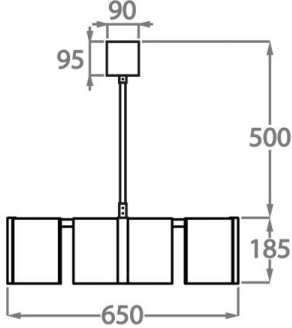

BELLA FIGURA

Rosetta Chandelier

CL803

Collection Name
VEGA COLLECTION

Plates of embossed and gently bubbled glass create the angular but feminine form of Rosetta. This design has been inspired by the finely tuned Rosetta space probe which is slight and dainty in appearance. Echoing this lithe feat of engineering we created our Rosetta series with a minimum height under 30cm which makes it ideal for low ceilings and with four standard sizes on offer it is highly flexible for both grand and petite spaces.

Brushed Nickel

Brushed Dark
Bronze

Available Sizes

Size One

CL803-65,

Height: 18.5 cm (7.28")
Diameter: 65 cm (25.59")
Bulbs: 6 x 2.5W G9 LED
Net Weight: 13.8 kg / 30 lb

Size Two

CL803-85,

Height: 18.5 cm (7.28")
Diameter: 85 cm (33.46")
Bulbs: 8 x 2.5W G9 LED
Net Weight: 18.4 kg / 46 lb

Size Three

CL803-100,

Height: 18.5 cm (7.28")
Diameter: 100 cm (39.37")
Bulbs: 10 x 2.5W G9 LED
Net Weight: 20.3 kg / 45 lb

Size Four

CL803-120,

Height: 18.5 cm (7.28")
Diameter: 120 cm (47.24")
Bulbs: 12 x 2.5W G9 LED
Net Weight: 27.6 kg / 61 lb

The dimensions of the central supporting rod and ceiling rose are not included in the height measurements.
The standard rod and ceiling rose is 50cm (20") high if not otherwise specified by the customer.
This design can be made in custom sizes.