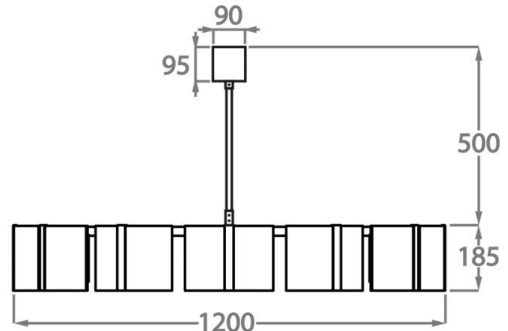

BELLA FIGURA

Rosetta Chandelier

CL803

Collection Name
VEGA COLLECTION

Plates of embossed and gently bubbled glass create the angular but feminine form of Rosetta. This design has been inspired by the finely tuned Rosetta space probe which is slight and dainty in appearance. Echoing this lithe feat of engineering we created our Rosetta series with a minimum height under 30cm which makes it ideal for low ceilings and with four standard sizes on offer it is highly flexible for both grand and petite spaces.

Brushed Nickel

Brushed Dark
Bronze

Available Sizes

Size One

CL803-65,

Height: 18.5 cm (7.28")
Diameter: 65 cm (25.59")
Bulbs: 6 x 2.5W G9 LED
Net Weight: 13.8 kg / 30 lb

Size Two

CL803-85,

Height: 18.5 cm (7.28")
Diameter: 85 cm (33.46")
Bulbs: 8 x 2.5W G9 LED
Net Weight: 18.4 kg / 46 lb

Size Three

CL803-100,

Height: 18.5 cm (7.28")
Diameter: 100 cm (39.37")
Bulbs: 10 x 2.5W G9 LED
Net Weight: 20.3 kg / 45 lb

Size Four

CL803-120,

Height: 18.5 cm (7.28")
Diameter: 120 cm (47.24")
Bulbs: 12 x 2.5W G9 LED
Net Weight: 27.6 kg / 61 lb

The dimensions of the central supporting rod and ceiling rose are not included in the height measurements.
The standard rod and ceiling rose is 50cm (20") high if not otherwise specified by the customer.
This design can be made in custom sizes.