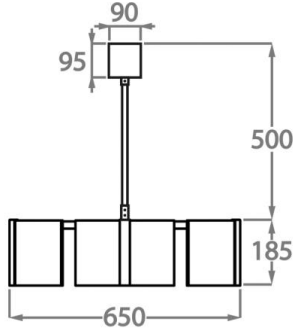

Available Sizes

Size One

CL803-65,

Height: 18.5 cm (7.28")
Diameter: 65 cm (25.59")
Bulbs: 6 x 2.5W G9 LED
Net Weight: 13.8 kg / 30 lb