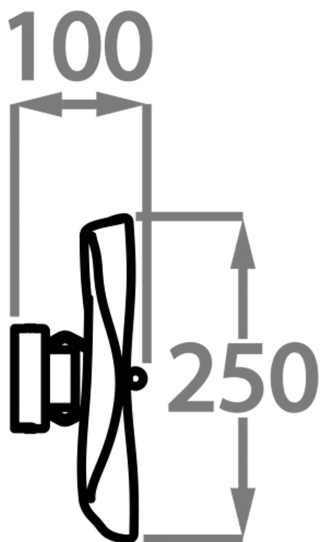

Available Sizes

One Size Only

WL207-LA,

Height: 25 cm (9.84")

Diameter: 25 cm (9.84")

Bulbs: 1 x 4.5W 2700K Integrated LED

Dimmable

Net Weight: 1 kg / 2 lb

All our wall lights are suitable for bathrooms if positioned in Zone 3. Please refer to the IP Rating Guide in the Bathroom Section on our website