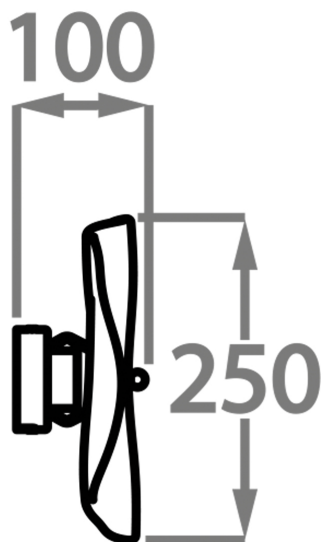

Available Sizes

One Size Only

WL207-LA,

Height: 25 cm (9.84")

Diameter: 25 cm (9.84")

1 x 4.5W 2700K Integrated LED

Max Watt and Lamps: 4.5W 2700K x 1

Dimmable

Net Weight: 1 kg / 2 lb

All our wall lights are suitable for bathrooms if positioned in Zone 3. Please refer to the IP Rating Guide in the Bathroom Section on our website