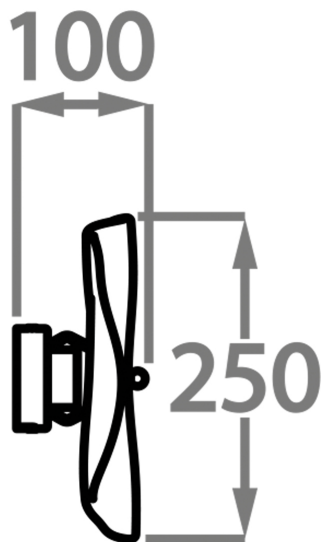

## Available Sizes

---

### One Size Only

WL207-LA,

Height: 25 cm (9.84")

Diameter: 25 cm (9.84")

Bulbs: 1 x 4.5W 2700K Integrated LED

Dimmable

Net Weight: 1 kg / 2 lb

All our wall lights are suitable for bathrooms if positioned in Zone 3. Please refer to the IP Rating Guide in the Bathroom Section on our website