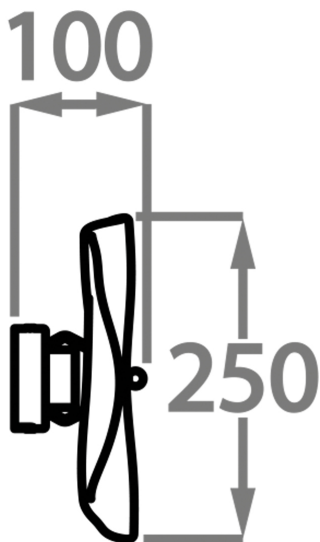

## Available Sizes

---

### One Size Only

WL207-LA,

Height: 25 cm (9.84")

Diameter: 25 cm (9.84")

Bulbs: 1 x 4.5W 2700K Integrated LED

Dimmable

Net Weight: 1 kg / 2 lb

All our wall lights are suitable for bathrooms if positioned in Zone 3. Please refer to the IP Rating Guide in the Bathroom Section on our website