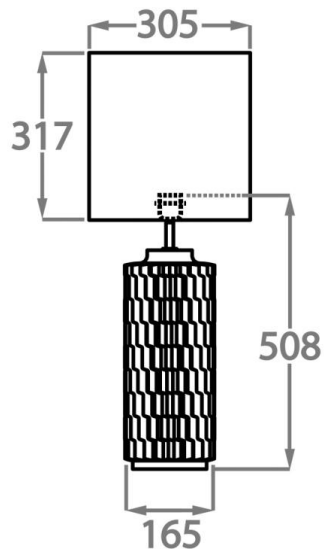

## Available Sizes

---

### Size One

TL826,

Height: 50.8 cm (20")

Diameter: 16.5 cm (6.5")

Bulbs: 1 x 40W E27

Cable Exit: Bottom

Dimensions are measured from the base of the lamp to the middle of the bulb holder and are excluding shade.  
Overall height with recommended 12" tall drum shade is 78.7cm - 31"