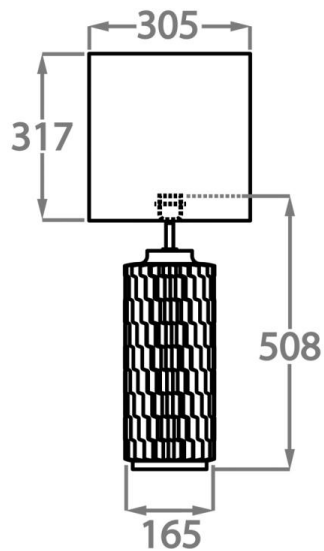

Available Sizes

Size One

TL826,

Height: 50.8 cm (20")

Diameter: 16.5 cm (6.5")

1 x 40W E27

Max Watt and Lamps: 40W x 1

Cable Exit: Bottom

Dimensions are measured from the base of the lamp to the middle of the bulb holder and are excluding shade.

Overall height with recommended 12" tall drum shade is 78.7cm - 31"