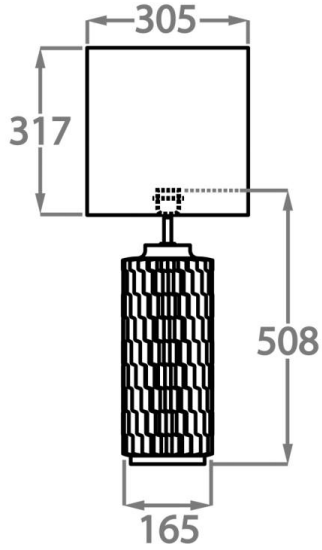

## Available Sizes

---

### Size One

TL826,

Height: 50.8 cm (20")

Diameter: 16.5 cm (6.5")

Bulbs: 1 x 40W E27

Cable Exit: Bottom

Dimensions are measured from the base of the lamp to the middle of the bulb holder and are excluding shade.  
Overall height with recommended 12" tall drum shade is 78.7cm - 31"