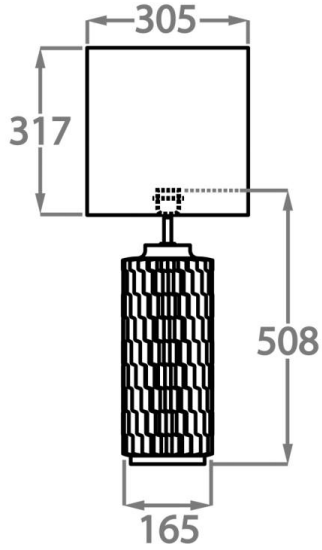

Compatible with

TL826 in Chalk and Bronze with 12" Tall Drum Shade in Bennett's Crepe Satin Ochre 1806W/70

Available Finishes

Ceramic Finish

Chalk

Neck and Bulb Holder

Bronze

Old English
Brass

Silver

Available Sizes

Size One

TL826,

Height: 50.8 cm (20")

Diameter: 16.5 cm (6.5")

Bulbs: 1 x 40W E27

Cable Exit: Bottom

Dimensions are measured from the base of the lamp to the middle of the bulb holder and are excluding shade.
Overall height with recommended 12" tall drum shade is 78.7cm - 31"