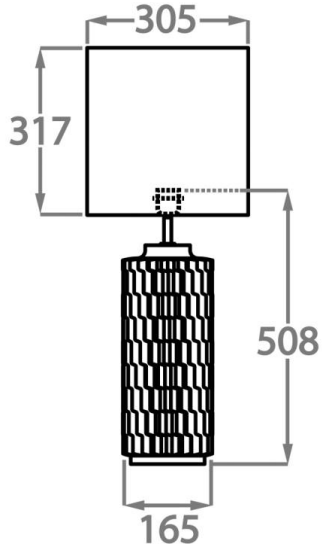

Silver

Available Sizes

Size One

TL826,

Height: 50.8 cm (20")

Diameter: 16.5 cm (6.5")

Bulbs: 1 x 40W E27

Cable Exit: Bottom

Dimensions are measured from the base of the lamp to the middle of the bulb holder and are excluding shade.
Overall height with recommended 12" tall drum shade is 78.7cm - 31"