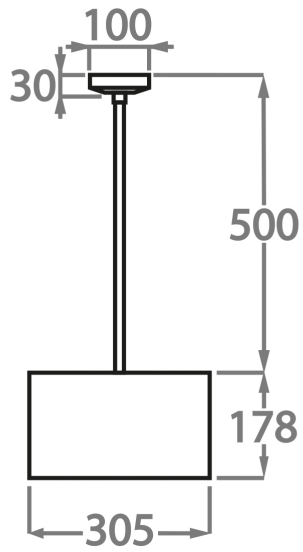

BELLA FIGURA

Simple Pendant

CL03

Collection Name

HALCYON COLLECTION

Simplified luxury, a brass pendant gallery on which to suspend one of our deluxe silk lampshades. Available in four house finishes; Brushed Nickel, Brushed Gold, Brushed Brass and Bronze, the Simple Pendant is sold only in conjunction with a Bella Figura lampshade, all of which are made in-house in the UK. Lucite or fabric diffuser available on request.

Compatible with

Yacht Club

CL03 in Brushed Brass with 16" Drum Shade in Crepe Satin 1806W/310 Timberwolf

Available Finishes

Metal Finish

Bronze

Antique
Brushed Brass

Brushed Gold

Brushed Nickel

Available Sizes

One size only
CL03,
1 x 40W E27
Max Watt and Lamps: 40W x 1

This pendant is completely customisable on the overall desired height.
Drops exceeding 100cm (39") will incur a surcharge, and minimum rod height is 10cm.
Standard ceiling rose diameter: 11cm (4")
Drum shades available up to 20"