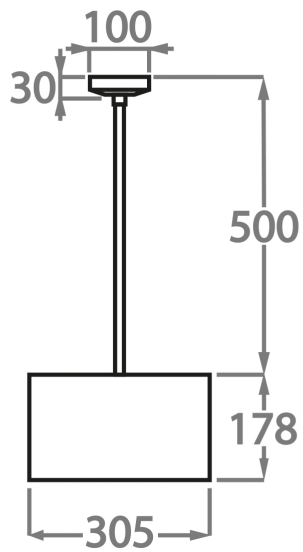

Metal Finishes

Bronze

Antique
Brushed Brass

Brushed Gold

Brushed Nickel

Available Sizes

One size only
CL03,
1 x 40W E27
Max Watt and Lamps: 40W x 1

This pendant is completely customisable on the overall desired height.

Drops exceeding 100cm (39â€™™â€™™) will incur a surcharge, and minimum rod height is 10cm.

Standard ceiling rose diameter: 11cm (4â€™™â€™™)

Drums shades available up to 20â€™™

Lucite or fabric diffuser available on request.