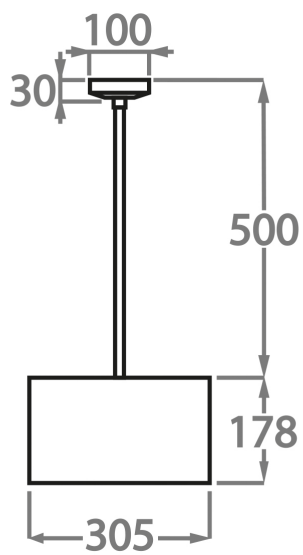

## Available Sizes

---

**One size only**  
CL03,  
1 x 40W E27  
Max Watt and Lamps: 40W x 1

This pendant is completely customisable on the overall desired height.  
Drops exceeding 100cm (39") will incur a surcharge, and minimum rod height is 10cm.  
Standard ceiling rose diameter: 11cm (4")  
Drum shades available up to 20"