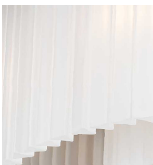

Available Finishes

Glass Finish

Satin