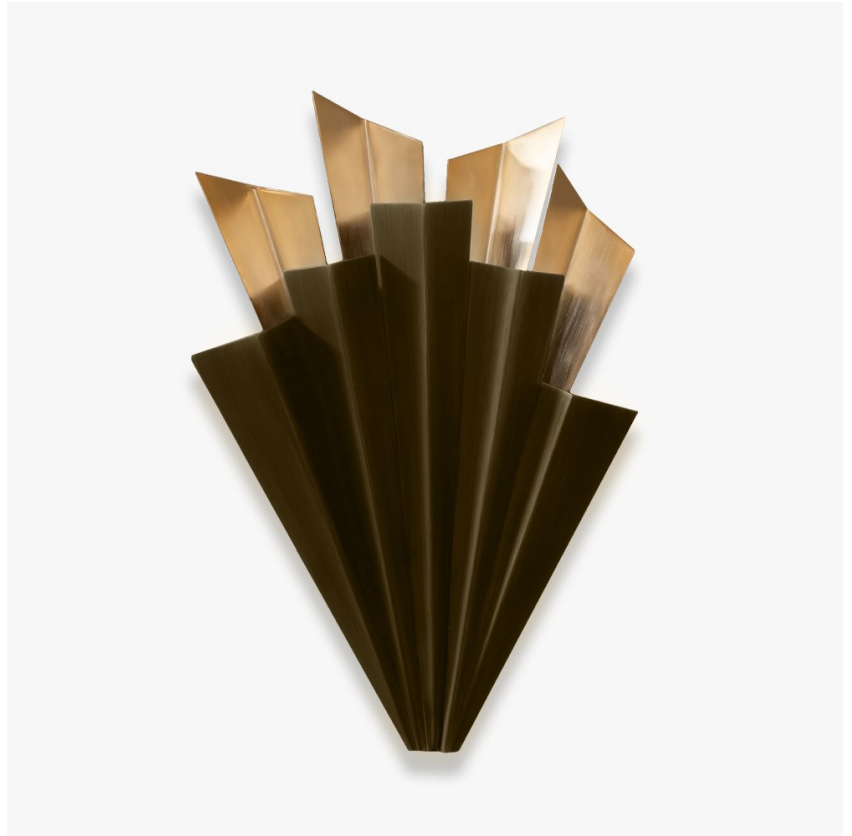

BELLA FIGURA

Sunshine Large Wall Light

WL812-LA

Collection Name
VEGA COLLECTION

With Bella Figura's characteristic fascination with the Art Deco design movement in mind, the Sunshine wall lights feature a simplistic and geometric impression of sunbeams. When lit, these wall lights throw soft rays of light across the wall and offer a sense of cheerful glamour. This wall light can be completed in a single brushed finish or a combination of two to add extra depth to this majestic style.

Compatible with

Bathroom

WL812-LA in Brushed Gold and Brushed Dark Bronze

Available Finishes

Metal Finish

Brushed Gold

Brushed Nickel

Brushed Gold
& Brushed
Bronze

Brushed Gold
& Brushed
Nickel

Brushed Nickel
& Brushed
Bronze

Brushed
Bronze

Available Sizes

Small

WL812-SM,
Height: 36.5 cm (14.37")
Width: 22.5 cm (8.86")
Depth: 5.5 cm (2.17")
Bulbs: 1 x 2.5W G9 LED
Net Weight: 2 kg / 4.4 lb