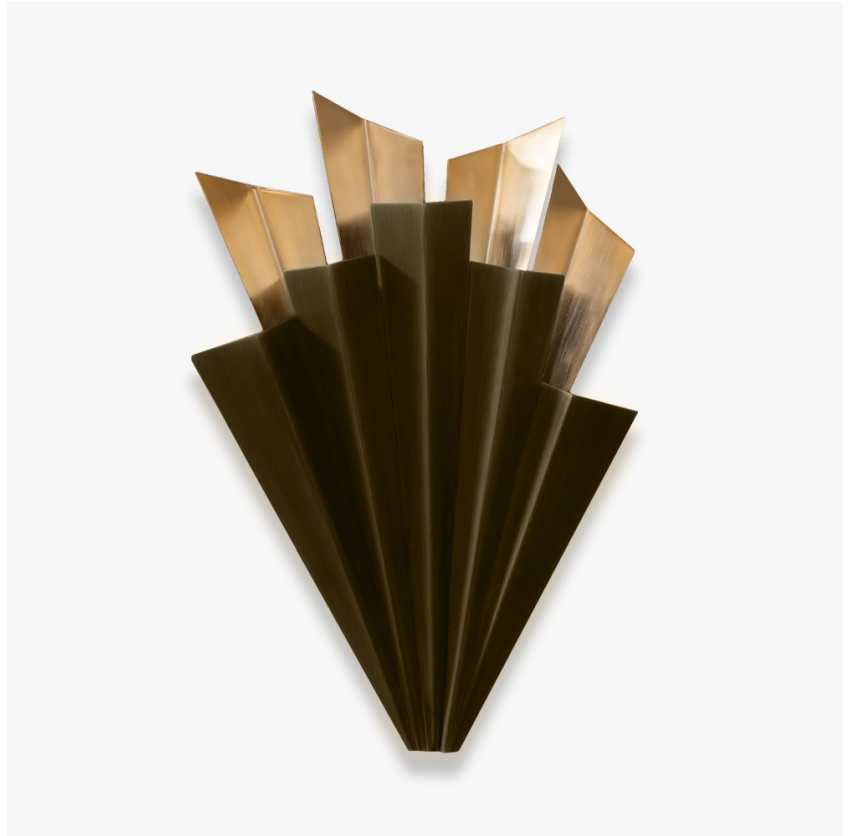

BELLA FIGURA

Sunshine Large Wall Light

WL812-LA

Collection Name
VEGA COLLECTION

With Bella Figura's characteristic fascination with the Art Deco design movement in mind, the Sunshine wall lights feature a simplistic and geometric impression of sunbeams. When lit, these wall lights throw soft rays of light across the wall and offer a sense of cheerful glamour. This wall light can be completed in a single brushed finish or a combination of two to add extra depth to this majestic style.

Compatible with

Bathroom

WL812-LA in Brushed Gold and Brushed Bronze