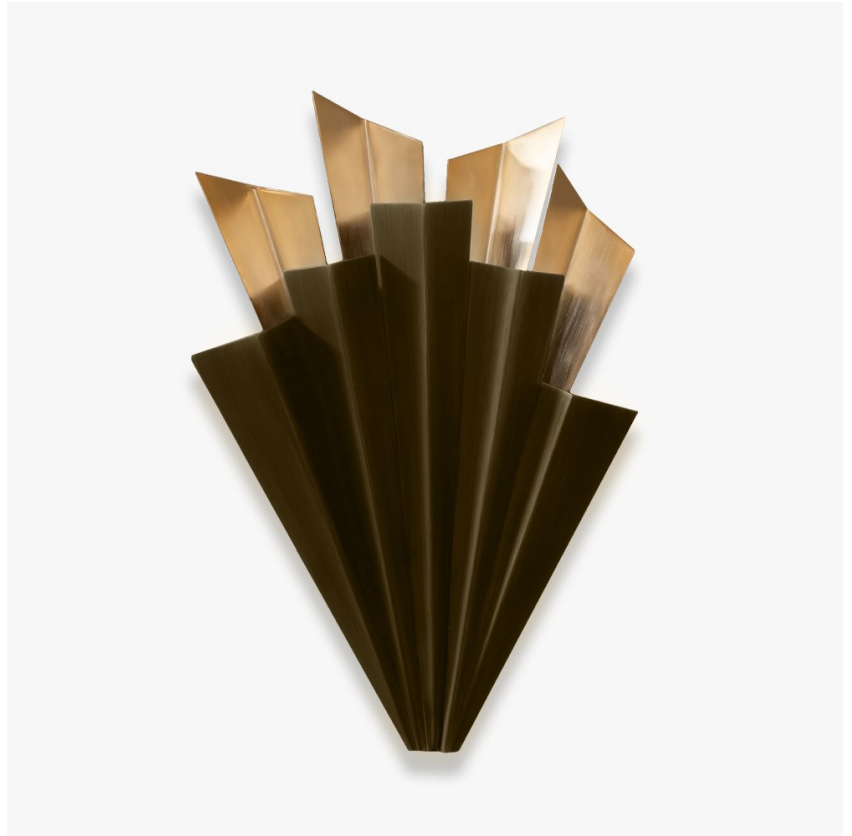

BELLA FIGURA

Sunshine Large Wall Light

WL812-LA

Collection Name
VEGA COLLECTION

With Bella Figura's characteristic fascination with the Art Deco design movement in mind, the Sunshine wall lights feature a simplistic and geometric impression of sunbeams. When lit, these wall lights throw soft rays of light across the wall and offer a sense of cheerful glamour. This wall light can be completed in a single brushed finish or a combination of two to add extra depth to this majestic style.

Compatible with

Bathroom

WL812-LA in Brushed Gold and Brushed Dark Bronze

Available Finishes

Metal Finishes

Brushed Gold

Brushed Nickel

Brushed Gold
& Brushed
Dark Bronze

Brushed Gold
& Brushed
Nickel

Brushed Nickel
& Brushed
Dark Bronze

Brushed Dark
Bronze

Available Sizes

Small

WL812-SM,

Height: 36.5 cm (14.37")

Width: 22.5 cm (8.86")