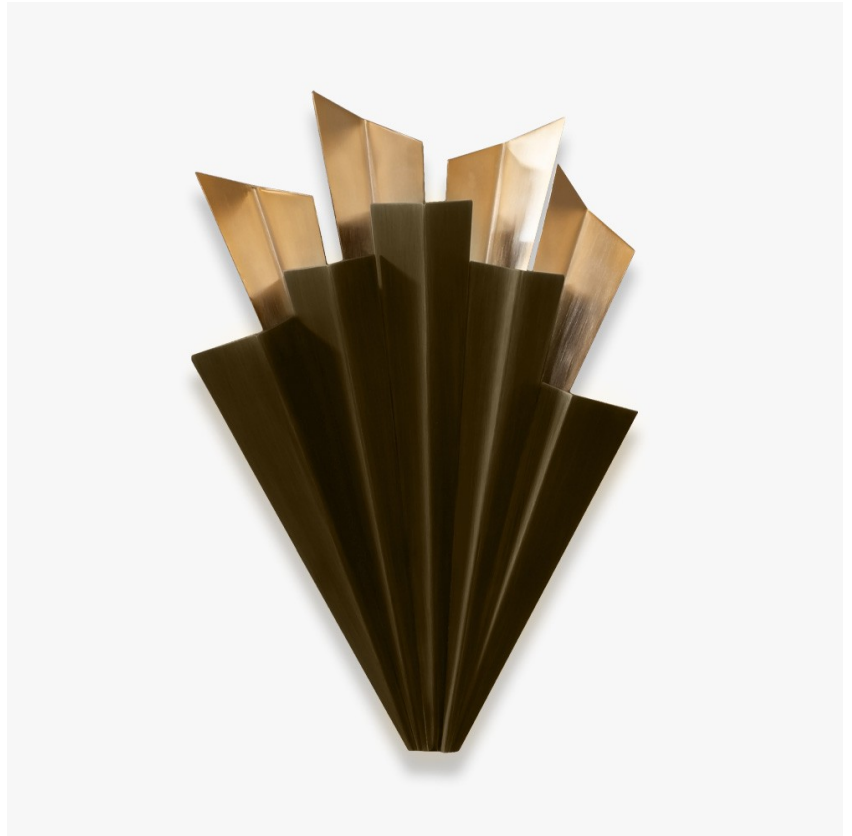

BELLA FIGURA

Sunshine Large Wall Light

WL812-LA

Collection Name
VEGA COLLECTION

With Bella Figura's characteristic fascination with the Art Deco design movement in mind, the Sunshine wall lights feature a simplistic and geometric impression of sunbeams. When lit, these wall lights throw soft rays of light across the wall and offer a sense of cheerful glamour. This wall light can be completed in a single brushed finish or a combination of two to add extra depth to this majestic style.

Compatible with

Bathroom

WL812-LA in Brushed Gold and Brushed Dark Bronze

Available Finishes

Metal Finish

Brushed Gold

Brushed Nickel

Brushed Gold
& Brushed
Dark Bronze

Brushed Gold
& Brushed
Nickel

Brushed Nickel
& Brushed
Dark Bronze

Brushed Dark
Bronze

Available Sizes

Small

WL812-SM,
Height: 36.5 cm (14.37")
Width: 22.5 cm (8.86")
Depth: 5.5 cm (2.17")
Bulbs: 1 x 2.5W G9 LED
Net Weight: 2 kg / 4.4 lb