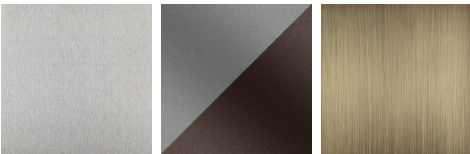

BELLA FIGURA

Sunshine Small Wall Light

WL812-SM

Collection Name
VEGA COLLECTION

With Bella Figura's characteristic fascination with the Art Deco design movement in mind, the Sunshine wall lights feature a simplistic and geometric impression of sunbeams. When lit, these wall lights throw soft rays of light across the wall and offer a sense of cheerful glamour. This wall light can be completed in a single brushed finish or a combination of two to add extra depth to this majestic style.

Compatible with

Bathroom

WL813-SM in Brushed Gold

Available Finishes

Metal Finish

Brushed Gold

Brushed Gold
& Brushed
Dark Bronze

Brushed Gold
& Brushed
Nickel

Brushed Nickel

Brushed Nickel
& Brushed
Dark Bronze

Brushed Dark
Bronze

Available Sizes

Small

WL812-SM,
Height: 36.5 cm (14.37")
Width: 22.5 cm (8.86")
Depth: 5.5 cm (2.17")
Bulbs: 1 x 2.5W G9 LED
Net Weight: 2 kg / 4.4 lb