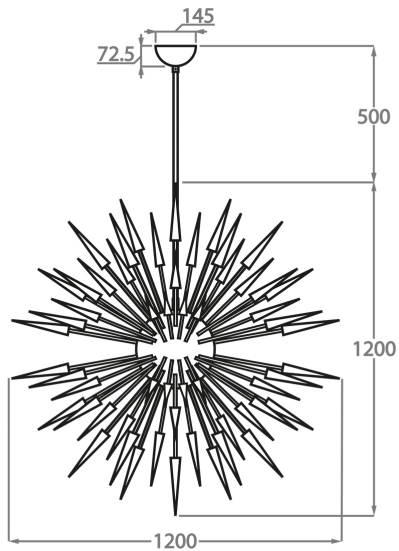

BELLA FIGURA

Supernova Chandelier

CL65

Collection Name

CONTOUR COLLECTION

The Supernova chandelier is an explosion of brushed metal coated in satin glass spears. Perfectly placed in entrance halls or living spaces, a surefire way to make a spectacular first impression.

One size only

CL65,

Height: 120 cm (47.24")

Diameter: 120 cm (47.24")

Number of Glass: 56

Bulbs: 56 x INTEGRATED LED x 2W (4 transformers) 2800K
Warm White

Custom finishes and sizes available on request.

The dimensions of the central supporting chain or rod and ceiling rose are not included in the height measurements.

The overall height of the chandelier as standard, with the chain or rod and ceiling rose is 100cm for an overall height of 170cm.

Min. rod height is 57cm for an overall height of 128cm.

If a larger overall height is required more rod can be ordered at a surcharge.