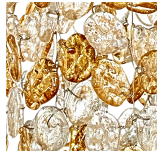

Murano Glass Finish

Clear & Amber