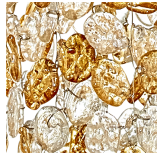

CL645-85 in Clear and Amber Murano Glass and Gold Leaf

Available Finishes

Metal Finish

Gold Leaf

Murano Glass Finish

Clear & Amber

Clear & Black

Tesoro Amber