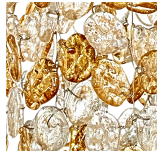

CL645-85 in Clear and Amber Murano Glass and Gold Leaf

Available Finishes

Metal Finish

Gold Leaf

Murano Glass Finish

Clear & Amber

Clear & Black

Tesoro Amber