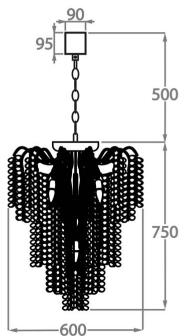

## Available Sizes

---

### Size One

CL645-T-60,

Height: 75 cm (29.53")

Diameter: 60 cm (23.62")

12 x 25w or 4w G9 or G9 LED

Max Watt and Lamps: 25w or 4w x 12

Net Weight: 15 kg / 33 lb

### Size Two

CL645-T-95,

Height: 170 cm (66.93")

Diameter: 95 cm (37.4")

35 x 25w or 4w G9 or G9 LED

Max Watt and Lamps: 25w or 4w x 35

Net Weight: 90 kg / 198 lb

The dimensions of the central rod/chain and ceiling rose are not included in the height measurements

Standard rod/chain and ceiling rose is 50cm if not otherwise specified by customer

Please note the hand finished nature of the 'leafing' process means the end result is a raw and organic looking finish - highlighting the unique, 'made to order' qualities of our artisan crafted product.