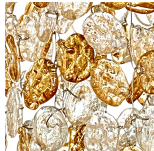

#### Metal Finishes

Gold Leaf

Pearl

Silver Leaf

#### Murano Glass Colours

Clear & Amber

Clear & Black

Tesoro Amber

Tesoro Clear

White & Clear