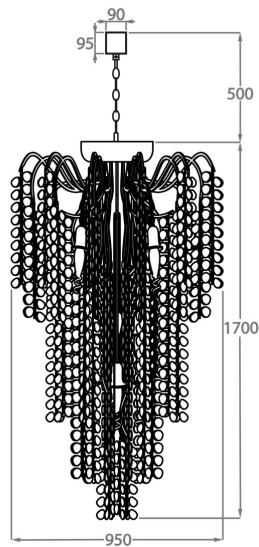

## Available Sizes

---

### Size One

CL645-T-60,

Height: 75 cm (29.53")

Diameter: 60 cm (23.62")

12 x 25w or 4w G9 or G9 LED

Max Watt and Lamps: 25w or 4w x 12

Net Weight: 15 kg / 33 lb

### Size Two

CL645-T-95,

Height: 170 cm (66.93")

Diameter: 95 cm (37.4")

35 x 25w or 4w G9 or G9 LED

Max Watt and Lamps: 25w or 4w x 35

Net Weight: 90 kg / 198 lb

The dimensions of the central rod/chain and ceiling rose are not included in the height measurements

Standard rod/chain and ceiling rose is 50cm if not otherwise specified by customer

Please note the hand finished nature of the 'leafing' process means the end result is a raw and organic looking finish - highlighting the unique, 'made to order' qualities of our artisan crafted product.