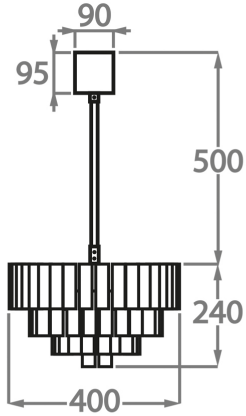

#### Murano Glass Finish

Clear Murano

Smoke  
Murano

Satin Murano

Available Sizes

**Size One**

CL433-40,  
Height: 24 cm (9.45")  
Diameter: 40 cm (15.75")  
2 x 40W E27  
Max Watt and Lamps: 40W x 2  
Net Weight: 34 kg / 75 lb

**Size Two**

CL433-60,  
Height: 36 cm (14.17")  
Diameter: 60 cm (23.62")  
6 x 40W E27  
Max Watt and Lamps: 40W x 6  
Net Weight: 40 kg / 88 lb

**Size Three**

CL433-75,  
Height: 45 cm (17.72")  
Diameter: 75 cm (29.53")  
9 x 40W E27  
Max Watt and Lamps: 40W x 9  
Net Weight: 60 kg / 132 lb

**Size Four**

CL433-90,  
Height: 54 cm (21.26")  
Diameter: 90 cm (35.43")  
12 x 40W E27  
Max Watt and Lamps: 40W x 12  
Net Weight: 90 kg / 198 lb

The dimensions of the central rod and ceiling rose are not included in the height measurements. Please add a minimum of 15cm (6") to take this into account. The standard rod and ceiling rose is 50cm (20"), but this can be specified in the exact size by the customer at the time of order.