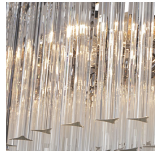

BELLA FIGURA

Tiara Chandelier

CL433

Collection Name

RETRO MURANO COLLECTION

A beautiful chandelier of smaller proportions with square cut Murano glass drops, which gives it a very modern look. It is ideal for use in hallways or smaller rooms and because of its modest proportions, it is also perfect for rooms with a lower ceiling height.

Murano Glass Finish

Clear Murano

Smoke
Murano

Satin Murano

Size One

CL433-40,
Height: 24 cm (9.45")
Diameter: 40 cm (15.75")
Bulbs: 2 x 40W E27
Net Weight: 34 kg / 75 lb

Size Two

CL433-60,
Height: 36 cm (14.17")
Diameter: 60 cm (23.62")
Bulbs: 6 x 40W E27
Net Weight: 40 kg / 88 lb