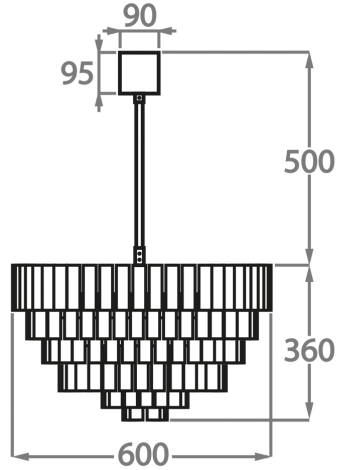

#### Murano Glass Finish

Clear Murano

Smoke  
Murano

Satin Murano

Available Sizes

**Size One**

CL433-40,  
Height: 24 cm (9.45")  
Diameter: 40 cm (15.75")  
2 x 40W E27  
Max Watt and Lamps: 40W x 2  
Net Weight: 34 kg / 75 lb

**Size Two**

CL433-60,  
Height: 36 cm (14.17")  
Diameter: 60 cm (23.62")  
6 x 40W E27  
Max Watt and Lamps: 40W x 6  
Net Weight: 40 kg / 88 lb

**Size Three**

CL433-75,  
Height: 45 cm (17.72")  
Diameter: 75 cm (29.53")  
9 x 40W E27  
Max Watt and Lamps: 40W x 9  
Net Weight: 60 kg / 132 lb

**Size Four**

CL433-90,  
Height: 54 cm (21.26")  
Diameter: 90 cm (35.43")  
12 x 40W E27  
Max Watt and Lamps: 40W x 12  
Net Weight: 90 kg / 198 lb

The dimensions of the central rod and ceiling rose are not included in the height measurements. Please add a minimum of 15cm (6") to take this into account. The standard rod and ceiling rose is 50cm (20"), but this can be specified in the exact size by the customer at the time of order.