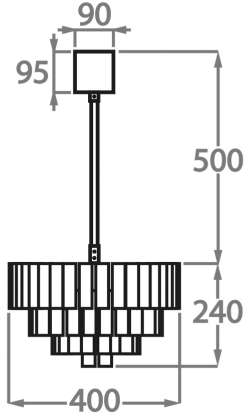

Murano Glass Finish

Clear Murano

Smoke
Murano

Satin Murano

Size One

CL433-40,
Height: 24 cm (9.45")
Diameter: 40 cm (15.75")
Bulbs: 2 x 40W E27
Net Weight: 34 kg / 75 lb

Size Two

CL433-60,
Height: 36 cm (14.17")
Diameter: 60 cm (23.62")
Bulbs: 6 x 40W E27
Net Weight: 40 kg / 88 lb

Size Three

CL433-75,
Height: 45 cm (17.72")
Diameter: 75 cm (29.53")
Bulbs: 9 x 40W E27
Net Weight: 60 kg / 132 lb

Size Four

CL433-90,
Height: 54 cm (21.26")
Diameter: 90 cm (35.43")
Bulbs: 12 x 40W E27
Net Weight: 90 kg / 198 lb

The dimensions of the central rod and ceiling rose are not included in the height measurements. Please add a minimum of 15cm (6") to take this into account. The standard rod and ceiling rose is 50cm (20"), but this can be specified in the exact size by the customer at the time of order.