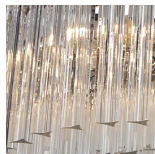

Murano Glass Finish

Clear Murano