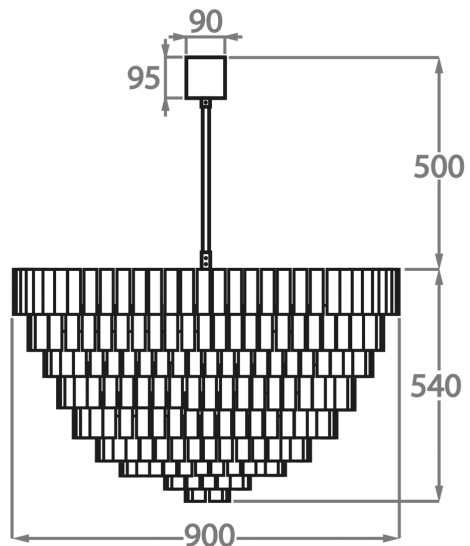

#### Murano Glass Finish

Clear Murano

Smoke  
Murano

Satin Murano

Available Sizes

**Size One**

CL433-40,  
Height: 24 cm (9.45")  
Diameter: 40 cm (15.75")  
2 x 40W E27  
Max Watt and Lamps: 40W x 2  
Net Weight: 34 kg / 75 lb

**Size Two**

CL433-60,  
Height: 36 cm (14.17")  
Diameter: 60 cm (23.62")  
6 x 40W E27  
Max Watt and Lamps: 40W x 6  
Net Weight: 40 kg / 88 lb

**Size Three**

CL433-75,  
Height: 45 cm (17.72")  
Diameter: 75 cm (29.53")  
9 x 40W E27  
Max Watt and Lamps: 40W x 9  
Net Weight: 60 kg / 132 lb

**Size Four**

CL433-90,  
Height: 54 cm (21.26")  
Diameter: 90 cm (35.43")  
12 x 40W E27  
Max Watt and Lamps: 40W x 12  
Net Weight: 90 kg / 198 lb

The dimensions of the central rod and ceiling rose are not included in the height measurements. Please add a minimum of 15cm (6") to take this into account. The standard rod and ceiling rose is 50cm (20"), but this can be specified in the exact size by the customer at the time of order.