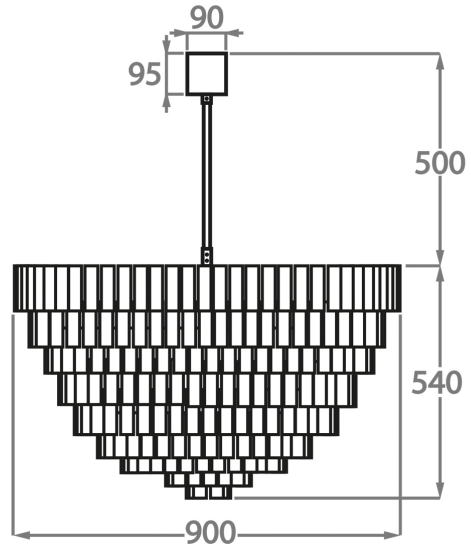

Murano Glass Finish

Clear Murano

Smoke
Murano

Satin Murano

Size One

CL433-40,
Height: 24 cm (9.45")
Diameter: 40 cm (15.75")
Bulbs: 2 x 40W E27
Net Weight: 34 kg / 75 lb

Size Two

CL433-60,
Height: 36 cm (14.17")
Diameter: 60 cm (23.62")
Bulbs: 6 x 40W E27
Net Weight: 40 kg / 88 lb

Size Three

CL433-75,
Height: 45 cm (17.72")
Diameter: 75 cm (29.53")
Bulbs: 9 x 40W E27
Net Weight: 60 kg / 132 lb

Size Four

CL433-90,
Height: 54 cm (21.26")
Diameter: 90 cm (35.43")
Bulbs: 12 x 40W E27
Net Weight: 90 kg / 198 lb

The dimensions of the central rod and ceiling rose are not included in the height measurements. Please add a minimum of 15cm (6") to take this into account. The standard rod and ceiling rose is 50cm (20"), but this can be specified in the exact size by the customer at the time of order.