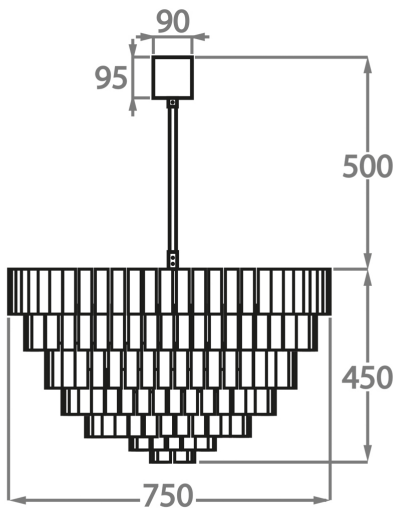

#### Murano Glass Finish

Clear Murano

Smoke  
Murano

Satin Murano

Available Sizes

**Size One**

CL433-40,  
Height: 24 cm (9.45")  
Diameter: 40 cm (15.75")  
2 x 40W E27  
Max Watt and Lamps: 40W x 2  
Net Weight: 34 kg / 75 lb

**Size Two**

CL433-60,  
Height: 36 cm (14.17")  
Diameter: 60 cm (23.62")  
6 x 40W E27  
Max Watt and Lamps: 40W x 6  
Net Weight: 40 kg / 88 lb

**Size Three**

CL433-75,  
Height: 45 cm (17.72")  
Diameter: 75 cm (29.53")  
9 x 40W E27  
Max Watt and Lamps: 40W x 9  
Net Weight: 60 kg / 132 lb

**Size Four**

CL433-90,  
Height: 54 cm (21.26")  
Diameter: 90 cm (35.43")  
12 x 40W E27  
Max Watt and Lamps: 40W x 12  
Net Weight: 90 kg / 198 lb

The dimensions of the central rod and ceiling rose are not included in the height measurements. Please add a minimum of 15cm (6") to take this into account. The standard rod and ceiling rose is 50cm (20"), but this can be specified in the exact size by the customer at the time of order.