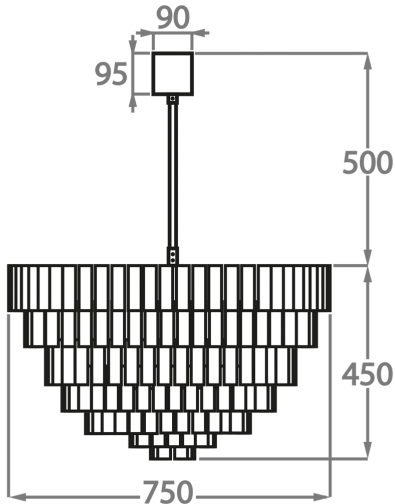

Murano Glass Finish

Clear Murano

Smoke
Murano

Satin Murano

Size One

CL433-40,
Height: 24 cm (9.45")
Diameter: 40 cm (15.75")
Bulbs: 2 x 40W E27
Net Weight: 34 kg / 75 lb

Size Two

CL433-60,
Height: 36 cm (14.17")
Diameter: 60 cm (23.62")
Bulbs: 6 x 40W E27
Net Weight: 40 kg / 88 lb

Size Three

CL433-75,
Height: 45 cm (17.72")
Diameter: 75 cm (29.53")
Bulbs: 9 x 40W E27
Net Weight: 60 kg / 132 lb

Size Four

CL433-90,
Height: 54 cm (21.26")
Diameter: 90 cm (35.43")
Bulbs: 12 x 40W E27
Net Weight: 90 kg / 198 lb

The dimensions of the central rod and ceiling rose are not included in the height measurements. Please add a minimum of 15cm (6") to take this into account. The standard rod and ceiling rose is 50cm (20"), but this can be specified in the exact size by the customer at the time of order.