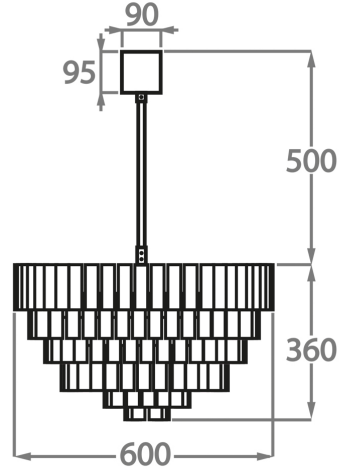

Murano Glass Finish

Clear Murano

Smoke
Murano

Satin Murano

Size One

CL433-40,
Height: 24 cm (9.45")
Diameter: 40 cm (15.75")
Bulbs: 2 x 40W E27
Net Weight: 34 kg / 75 lb

Size Two

CL433-60,
Height: 36 cm (14.17")
Diameter: 60 cm (23.62")
Bulbs: 6 x 40W E27
Net Weight: 40 kg / 88 lb

Size Three

CL433-75,
Height: 45 cm (17.72")
Diameter: 75 cm (29.53")
Bulbs: 9 x 40W E27
Net Weight: 60 kg / 132 lb

Size Four

CL433-90,
Height: 54 cm (21.26")
Diameter: 90 cm (35.43")
Bulbs: 12 x 40W E27
Net Weight: 90 kg / 198 lb

The dimensions of the central rod and ceiling rose are not included in the height measurements. Please add a minimum of 15cm (6") to take this into account. The standard rod and ceiling rose is 50cm (20"), but this can be specified in the exact size by the customer at the time of order.