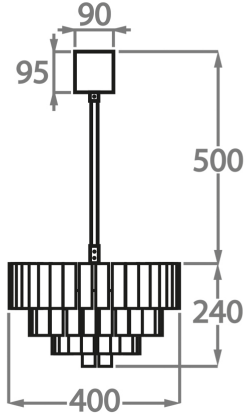

Murano Glass Finish

Clear Murano

Smoke
Murano

Satin Murano

Size One

CL433-40,
 Height: 24 cm (9.45")
 Diameter: 40 cm (15.75")
 Bulbs: 2 x 40W E27
 Net Weight: 34 kg / 75 lb

Size Two

CL433-60,
 Height: 36 cm (14.17")
 Diameter: 60 cm (23.62")
 Bulbs: 6 x 40W E27
 Net Weight: 40 kg / 88 lb

Size Three

CL433-75,
 Height: 45 cm (17.72")
 Diameter: 75 cm (29.53")
 Bulbs: 9 x 40W E27
 Net Weight: 60 kg / 132 lb

Size Four

CL433-90,
 Height: 54 cm (21.26")
 Diameter: 90 cm (35.43")
 Bulbs: 12 x 40W E27
 Net Weight: 90 kg / 198 lb

The dimensions of the central rod and ceiling rose are not included in the height measurements. Please add a minimum of 15cm (6") to take this into account. The standard rod and ceiling rose is 50cm (20"), but this can be specified in the exact size by the customer at the time of order.