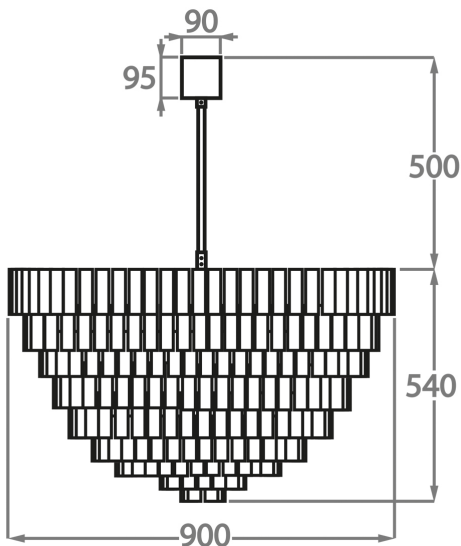

#### Murano Glass Colours

Clear Murano

Smoke  
Murano

Satin Murano

**Available Sizes**

**Size One**

CL433-40,  
 Height: 24 cm (9.45")  
 Diameter: 40 cm (15.75")  
 2 x 40W E27  
 Max Watt and Lamps: 40W x 2  
 Net Weight: 34 kg / 75 lb

**Size Two**

CL433-60,  
 Height: 36 cm (14.17")  
 Diameter: 60 cm (23.62")  
 6 x 40W E27  
 Max Watt and Lamps: 40W x 6  
 Net Weight: 40 kg / 88 lb

**Size Four**

CL433-90,  
 Height: 54 cm (21.26")  
 Diameter: 90 cm (35.43")  
 12 x 40W E27  
 Max Watt and Lamps: 40W x 12  
 Net Weight: 90 kg / 198 lb

**Size Three**

CL433-75,  
 Height: 45 cm (17.72")  
 Diameter: 75 cm (29.53")  
 9 x 40W E27  
 Max Watt and Lamps: 40W x 9  
 Net Weight: 60 kg / 132 lb

The dimensions of the central rod and ceiling rose are not included in the height measurements. Please add a minimum of 15cm (6") to take this into account. The standard rod and ceiling rose is 50cm (20"), but this can be specified in the exact size by the customer at the time of order.