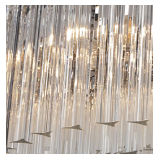

#### Metal Finishes

Chrome

Polished Gold

Brushed Dark  
Bronze

#### Murano Glass Colours

Clear Murano

Smoke  
Murano

Satin Murano

**Available Sizes**

**Size One**

CL433-40,  
 Height: 24 cm (9.45")  
 Diameter: 40 cm (15.75")  
 2 x 40W E27  
 Max Watt and Lamps: 40W x 2  
 Net Weight: 34 kg / 75 lb