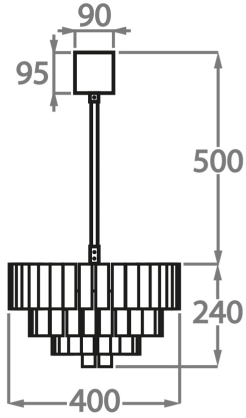

#### Murano Glass Colours

Clear Murano

Smoke  
Murano

Satin Murano

**Available Sizes**

**Size One**

CL433-40,  
 Height: 24 cm (9.45")  
 Diameter: 40 cm (15.75")  
 2 x 40W E27  
 Max Watt and Lamps: 40W x 2  
 Net Weight: 34 kg / 75 lb

**Size Two**

CL433-60,  
 Height: 36 cm (14.17")  
 Diameter: 60 cm (23.62")  
 6 x 40W E27  
 Max Watt and Lamps: 40W x 6  
 Net Weight: 40 kg / 88 lb

**Size Four**

CL433-90,  
 Height: 54 cm (21.26")  
 Diameter: 90 cm (35.43")  
 12 x 40W E27  
 Max Watt and Lamps: 40W x 12  
 Net Weight: 90 kg / 198 lb

**Size Three**

CL433-75,  
 Height: 45 cm (17.72")  
 Diameter: 75 cm (29.53")  
 9 x 40W E27  
 Max Watt and Lamps: 40W x 9  
 Net Weight: 60 kg / 132 lb

The dimensions of the central rod and ceiling rose are not included in the height measurements. Please add a minimum of 15cm (6") to take this into account. The standard rod and ceiling rose is 50cm (20"), but this can be specified in the exact size by the customer at the time of order.