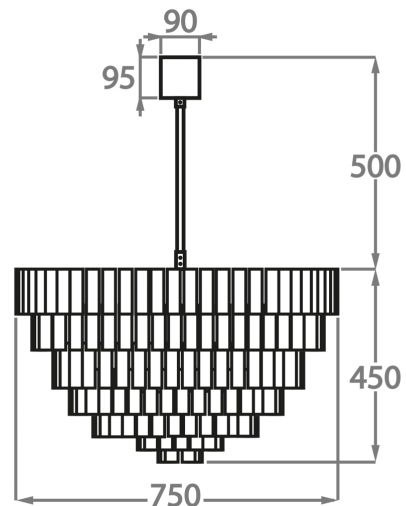

#### Murano Glass Colours

Clear Murano

Smoke  
Murano

Satin Murano

**Available Sizes**

**Size One**

CL433-40,  
 Height: 24 cm (9.45")  
 Diameter: 40 cm (15.75")  
 2 x 40W E27  
 Max Watt and Lamps: 40W x 2  
 Net Weight: 34 kg / 75 lb

**Size Two**

CL433-60,  
 Height: 36 cm (14.17")  
 Diameter: 60 cm (23.62")  
 6 x 40W E27  
 Max Watt and Lamps: 40W x 6  
 Net Weight: 40 kg / 88 lb

**Size Four**

CL433-90,  
 Height: 54 cm (21.26")  
 Diameter: 90 cm (35.43")  
 12 x 40W E27  
 Max Watt and Lamps: 40W x 12  
 Net Weight: 90 kg / 198 lb

**Size Three**

CL433-75,  
 Height: 45 cm (17.72")  
 Diameter: 75 cm (29.53")  
 9 x 40W E27  
 Max Watt and Lamps: 40W x 9  
 Net Weight: 60 kg / 132 lb

The dimensions of the central rod and ceiling rose are not included in the height measurements. Please add a minimum of 15cm (6") to take this into account. The standard rod and ceiling rose is 50cm (20"), but this can be specified in the exact size by the customer at the time of order.