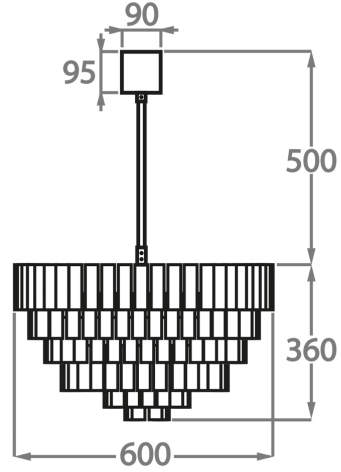

Murano Glass Finish

Clear Murano

Smoke
Murano

Satin Murano

Size One

CL433-40,
 Height: 24 cm (9.45")
 Diameter: 40 cm (15.75")
 Bulbs: 2 x 40W E27
 Net Weight: 34 kg / 75 lb

Size Two

CL433-60,
 Height: 36 cm (14.17")
 Diameter: 60 cm (23.62")
 Bulbs: 6 x 40W E27
 Net Weight: 40 kg / 88 lb

Size Three

CL433-75,
 Height: 45 cm (17.72")
 Diameter: 75 cm (29.53")
 Bulbs: 9 x 40W E27
 Net Weight: 60 kg / 132 lb

Size Four

CL433-90,
 Height: 54 cm (21.26")
 Diameter: 90 cm (35.43")
 Bulbs: 12 x 40W E27
 Net Weight: 90 kg / 198 lb

The dimensions of the central rod and ceiling rose are not included in the height measurements. Please add a minimum of 15cm (6") to take this into account. The standard rod and ceiling rose is 50cm (20"), but this can be specified in the exact size by the customer at the time of order.