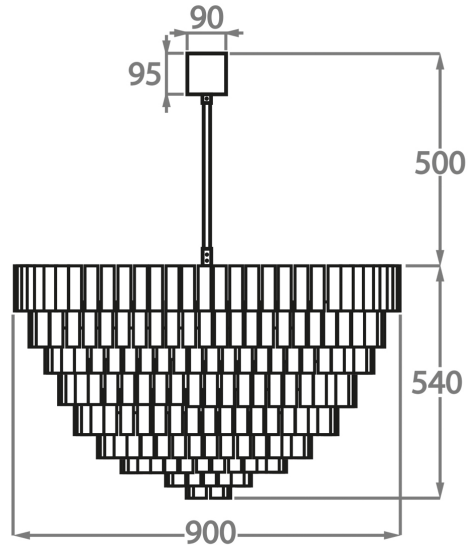

Murano Glass Finish

Clear Murano

Smoke
Murano

Satin Murano

Size One

CL433-40,
 Height: 24 cm (9.45")
 Diameter: 40 cm (15.75")
 Bulbs: 2 x 40W E27
 Net Weight: 34 kg / 75 lb

Size Two

CL433-60,
 Height: 36 cm (14.17")
 Diameter: 60 cm (23.62")
 Bulbs: 6 x 40W E27
 Net Weight: 40 kg / 88 lb

Size Three

CL433-75,
 Height: 45 cm (17.72")
 Diameter: 75 cm (29.53")
 Bulbs: 9 x 40W E27
 Net Weight: 60 kg / 132 lb

Size Four

CL433-90,
 Height: 54 cm (21.26")
 Diameter: 90 cm (35.43")
 Bulbs: 12 x 40W E27
 Net Weight: 90 kg / 198 lb

The dimensions of the central rod and ceiling rose are not included in the height measurements. Please add a minimum of 15cm (6") to take this into account. The standard rod and ceiling rose is 50cm (20"), but this can be specified in the exact size by the customer at the time of order.