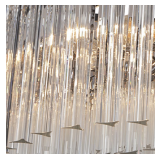

BELLA FIGURA

Tiara Chandelier

CL433

Collection Name

RETRO MURANO COLLECTION

A beautiful chandelier of smaller proportions with square cut Murano glass drops, which gives it a very modern look. It is ideal for use in hallways or smaller rooms and because of its modest proportions, it is also perfect for rooms with a lower ceiling height.

Compatible with

Bathroom

CL433-75 in Smoke Triangular Flat Cut Murano Glass and Chrome

Available Finishes

Metal Finish

Chrome

Polished Gold

Brushed Dark
Bronze

Murano Glass Finish

Clear Murano

Smoke
Murano

Satin Murano

Size One

CL433-40,
 Height: 24 cm (9.45")
 Diameter: 40 cm (15.75")
 Bulbs: 2 x 40W E27
 Net Weight: 34 kg / 75 lb

Size Two

CL433-60,
 Height: 36 cm (14.17")
 Diameter: 60 cm (23.62")
 Bulbs: 6 x 40W E27
 Net Weight: 40 kg / 88 lb