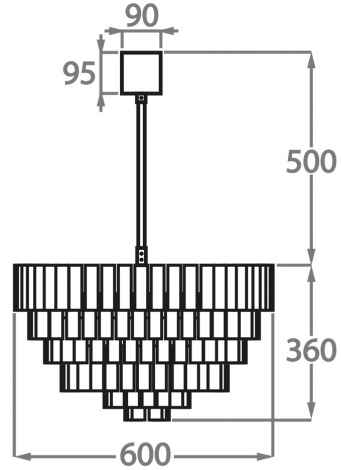

#### Murano Glass Colours

Clear Murano

Smoke  
Murano

Satin Murano

**Available Sizes**

**Size One**

CL433-40,  
 Height: 24 cm (9.45")  
 Diameter: 40 cm (15.75")  
 2 x 40W E27  
 Max Watt and Lamps: 40W x 2  
 Net Weight: 34 kg / 75 lb

**Size Two**

CL433-60,  
 Height: 36 cm (14.17")  
 Diameter: 60 cm (23.62")  
 6 x 40W E27  
 Max Watt and Lamps: 40W x 6  
 Net Weight: 40 kg / 88 lb

**Size Four**

CL433-90,  
 Height: 54 cm (21.26")  
 Diameter: 90 cm (35.43")  
 12 x 40W E27  
 Max Watt and Lamps: 40W x 12  
 Net Weight: 90 kg / 198 lb

**Size Three**

CL433-75,  
 Height: 45 cm (17.72")  
 Diameter: 75 cm (29.53")  
 9 x 40W E27  
 Max Watt and Lamps: 40W x 9  
 Net Weight: 60 kg / 132 lb

The dimensions of the central rod and ceiling rose are not included in the height measurements. Please add a minimum of 15cm (6") to take this into account. The standard rod and ceiling rose is 50cm (20"), but this can be specified in the exact size by the customer at the time of order.