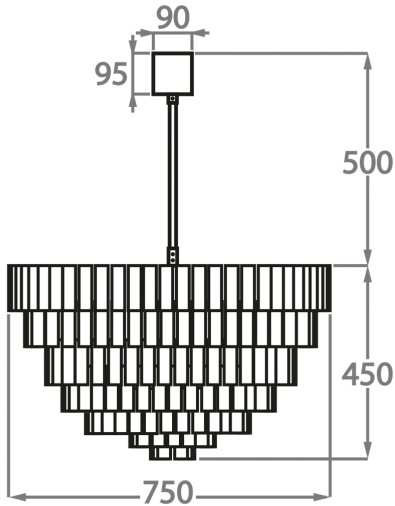

Murano Glass Finish

Clear Murano

Smoke
Murano

Satin Murano

Size One

CL433-40,
 Height: 24 cm (9.45")
 Diameter: 40 cm (15.75")
 Bulbs: 2 x 40W E27
 Net Weight: 34 kg / 75 lb

Size Two

CL433-60,
 Height: 36 cm (14.17")
 Diameter: 60 cm (23.62")
 Bulbs: 6 x 40W E27
 Net Weight: 40 kg / 88 lb

Size Three

CL433-75,
 Height: 45 cm (17.72")
 Diameter: 75 cm (29.53")
 Bulbs: 9 x 40W E27
 Net Weight: 60 kg / 132 lb

Size Four

CL433-90,
 Height: 54 cm (21.26")
 Diameter: 90 cm (35.43")
 Bulbs: 12 x 40W E27
 Net Weight: 90 kg / 198 lb

The dimensions of the central rod and ceiling rose are not included in the height measurements. Please add a minimum of 15cm (6") to take this into account. The standard rod and ceiling rose is 50cm (20"), but this can be specified in the exact size by the customer at the time of order.