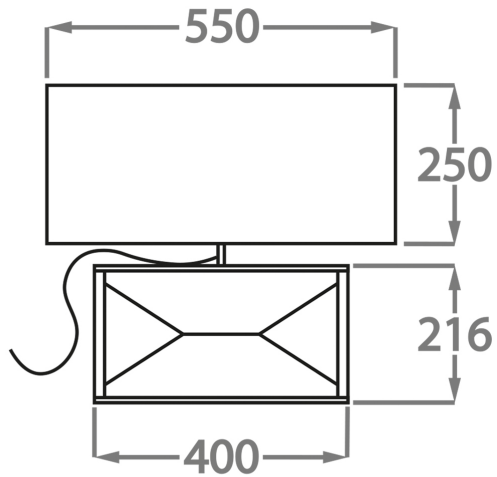

Silver

Brown

Available Sizes

One Size Only

TL550,

Height: 35 cm (13.78")

Width: 40 cm (15.75")

Depth: 7 cm (2.76")

Bulbs: 1 x 40W E27

Net Weight: 8 kg / 18 lb Cable Exit: Top

Dimensions are measured from the base of the lamp to the middle of the bulb holder and are excluding shade.

Shades are also available in Customer Own Material (COM)

Rectangular shade: 21 1/2" x 10" x H.10"

Total height of table lamp with shade is 52cm (21 1/2")