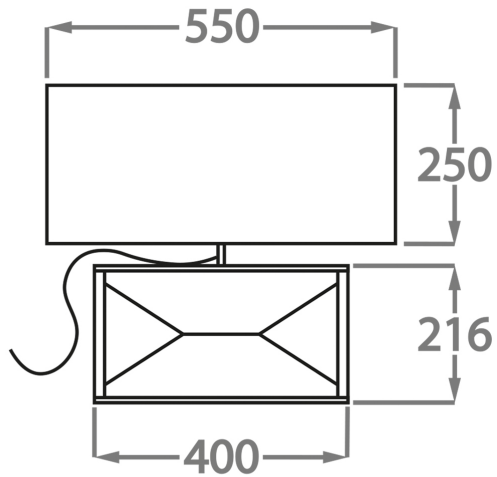

## Available Sizes

---

### One Size Only

TL550,

Height: 35 cm (13.78")

Width: 40 cm (15.75")

Depth: 7 cm (2.76")

Bulbs: 1 x 40W E27

Net Weight: 8 kg / 18 lb Cable Exit: Top

Dimensions are measured from the base of the lamp to the middle of the bulb holder and are excluding shade.

Shades are also available in Customer Own Material (COM)

Rectangular shade: 21 1/2" x 10" x H.10"

Total height of table lamp with shade is 52cm (21 1/2")