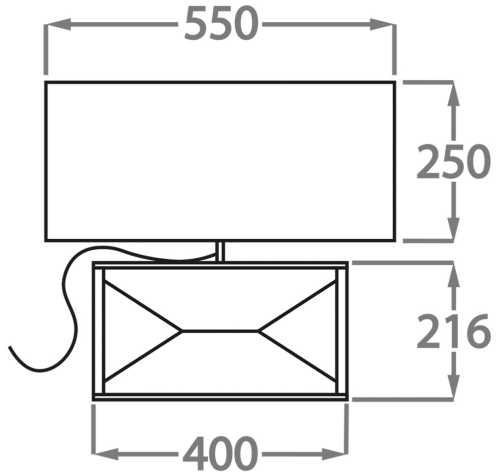

Silver

Brown

Available Sizes

One Size Only

TL550,

Height: 35 cm (13.78")

Width: 40 cm (15.75")

Depth: 7 cm (2.76")

Bulbs: 1 x 40W E27

Net Weight: 8 kg / 18 lb Cable Exit: Top

Dimensions are measured from the base of the lamp to the middle of the bulb holder and are excluding shade.

Shades are also available in Customer Own Material (COM)

Rectangular shade: 21 1/2" x 10" x H.10"

Total height of table lamp with shade is 52cm (21 1/2")