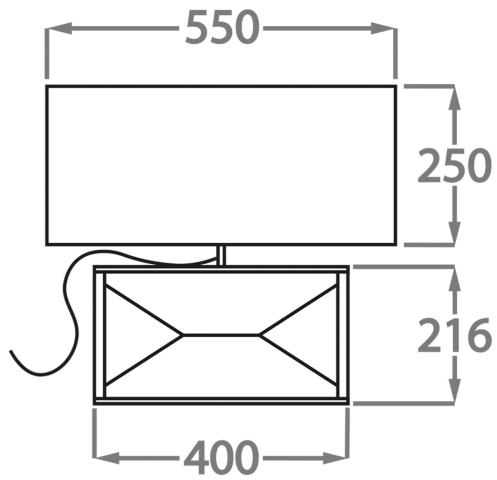

Silver

Brown

Available Sizes

One Size Only

TL550,

Height: 35 cm (13.78")

Width: 40 cm (15.75")

Depth: 7 cm (2.76")

1 x 40W E27

Max Watt and Lamps: 40W x 1

Net Weight: 8 kg / 18 lb Cable Exit: Top

Dimensions are measured from the base of the lamp to the middle of the bulb holder and are excluding shade.
Shades are also available in Customer Own Material (COM)

Rectangular shade: 21 1/2" x 10" x H.10"

Total height of table lamp with shade is 52cm (21 1/2")