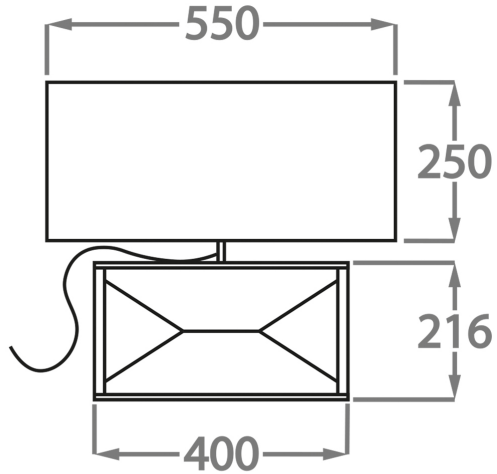

## Available Sizes

---

### One Size Only

TL550,

Height: 35 cm (13.78")

Width: 40 cm (15.75")

Depth: 7 cm (2.76")

Bulbs: 1 x 40W E27

Net Weight: 8 kg / 18 lb Cable Exit: Top

Dimensions are measured from the base of the lamp to the middle of the bulb holder and are excluding shade.

Shades are also available in Customer Own Material (COM)

Rectangular shade: 21 1/2" x 10" x H.10"

Total height of table lamp with shade is 52cm (21 1/2")