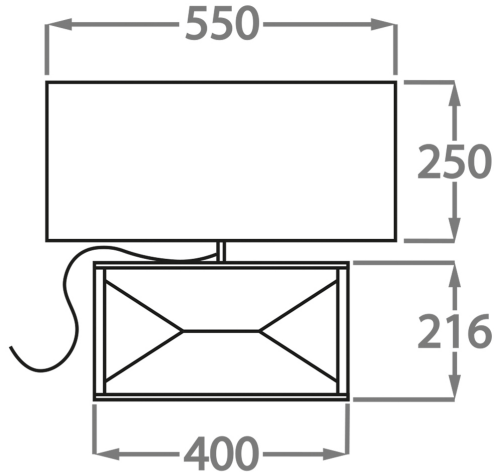

Brown

Available Sizes

One Size Only

TL550,

Height: 35 cm (13.78")

Width: 40 cm (15.75")

Depth: 7 cm (2.76")

Bulbs: 1 x 40W E27

Net Weight: 8 kg / 18 lb Cable Exit: Top

Dimensions are measured from the base of the lamp to the middle of the bulb holder and are excluding shade.

Shades are also available in Customer Own Material (COM)

Rectangular shade: 21 1/2" x 10" x H.10"

Total height of table lamp with shade is 52cm (21 1/2")