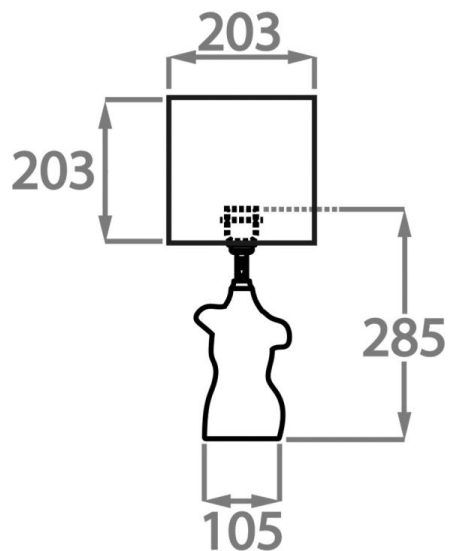

## Available Sizes

---

### Size One

TL814,

Height: 28.5 cm (11.22")

Width: 13 cm (5.12")

Depth: 8.5 cm (3.35")

Bulbs: 1 x 40W E27

Cable Exit: Top

Dimensions are measured from the base of the lamp to the middle of the bulb holder and are excluding shade.

The overall height including the recommended 9" tall drum shade is 47.5cm - 18.7"